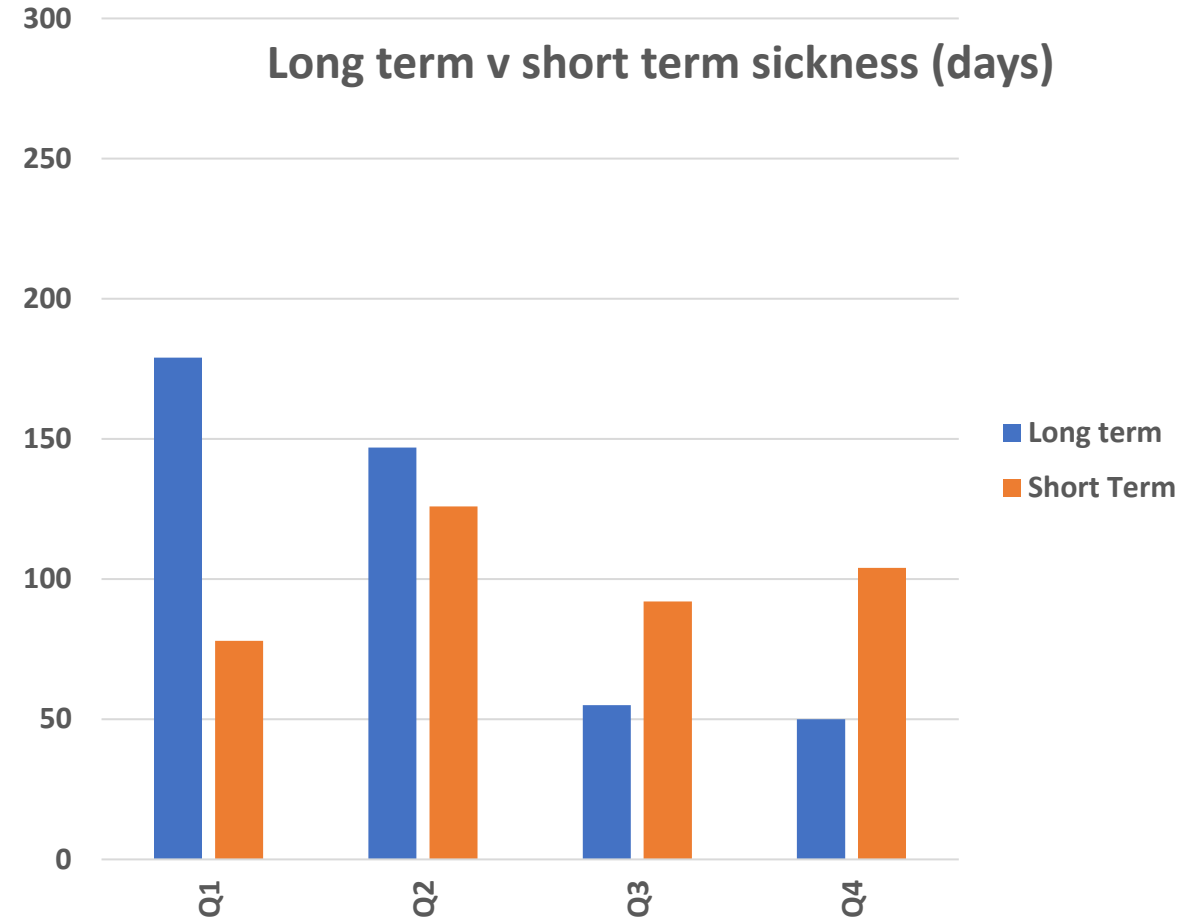

Health and Safety – staff welfare

Accident Incident Score, near misses

Health and safety – staff welfare

Staff sickness

Cleaner, Greener East Cambridgeshire

Keep the environment of East Cambridgeshire, clean and presentable