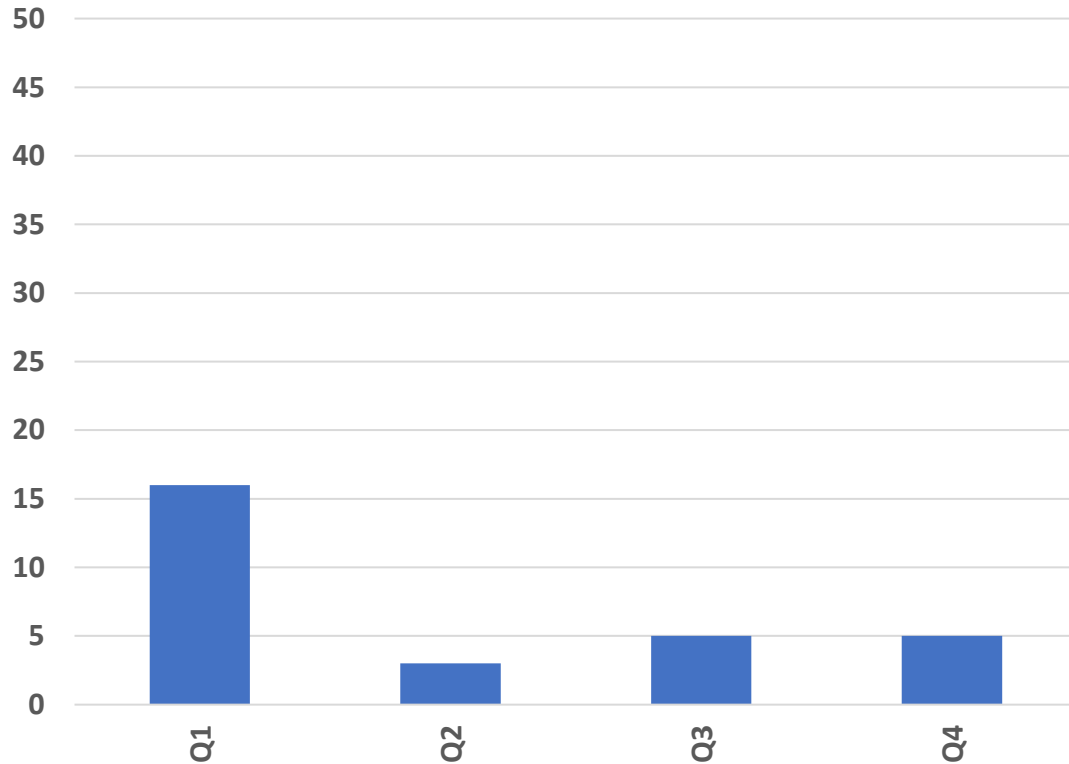

No. of streets graded C or below for litter on random inspection

Cleaner, Greener East Cambridgeshire

Maintain a clean and presentable environment by removing graffiti and fly tipped waste from the district

No. reported incidents of all graffiti per month

Successful removal of offensive graffiti within 1 working day

Cleaner, Greener East Cambridgeshire

Maintain a clean and presentable environment by removing graffiti and fly tipped waste from the district