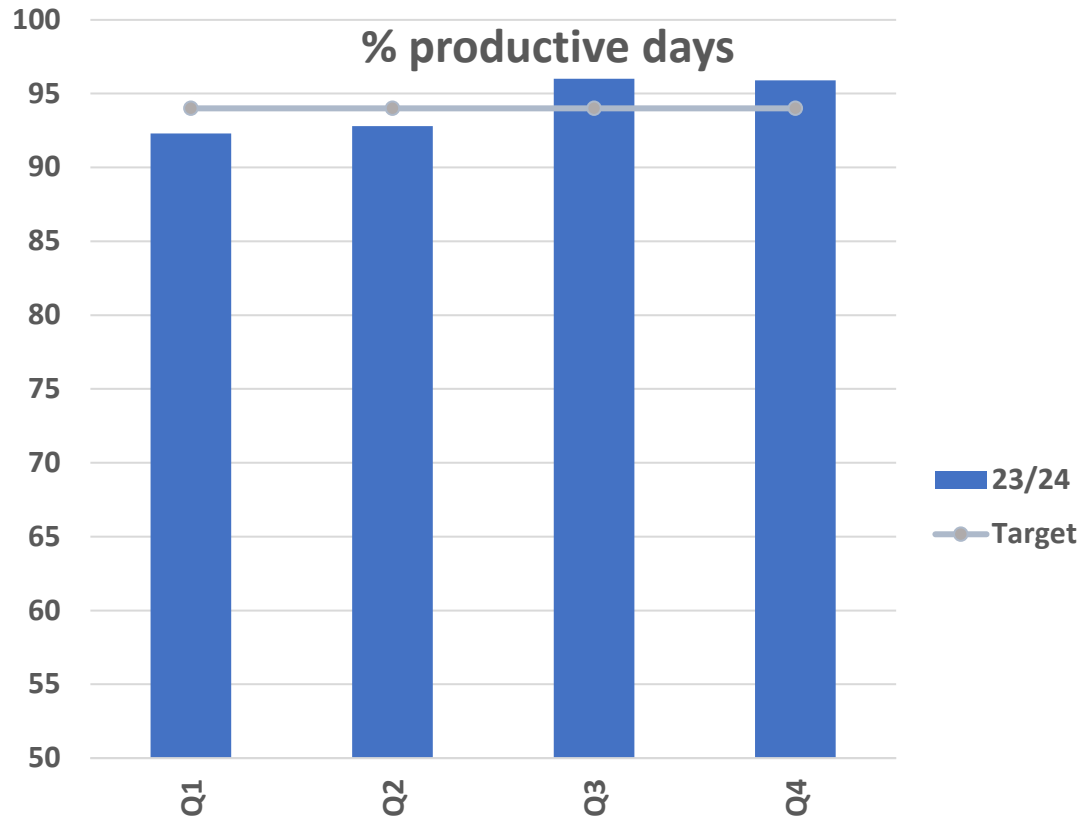

Health and Safety – staff welfare

Accident Incident Score, near misses

Health and safety – staff welfare

Staff sickness

Cleaner, Greener East Cambridgeshire

Keep the environment of East Cambridgeshire, clean and presentable

Agenda Item 7 - Appendix 1

Missed bins per 100,000

Missed bags per 100,000

Cleaner, Greener East Cambridgeshire

Keep the environment of East Cambridgeshire, clean and presentable

Average monthly clean streets graded A on random inspection