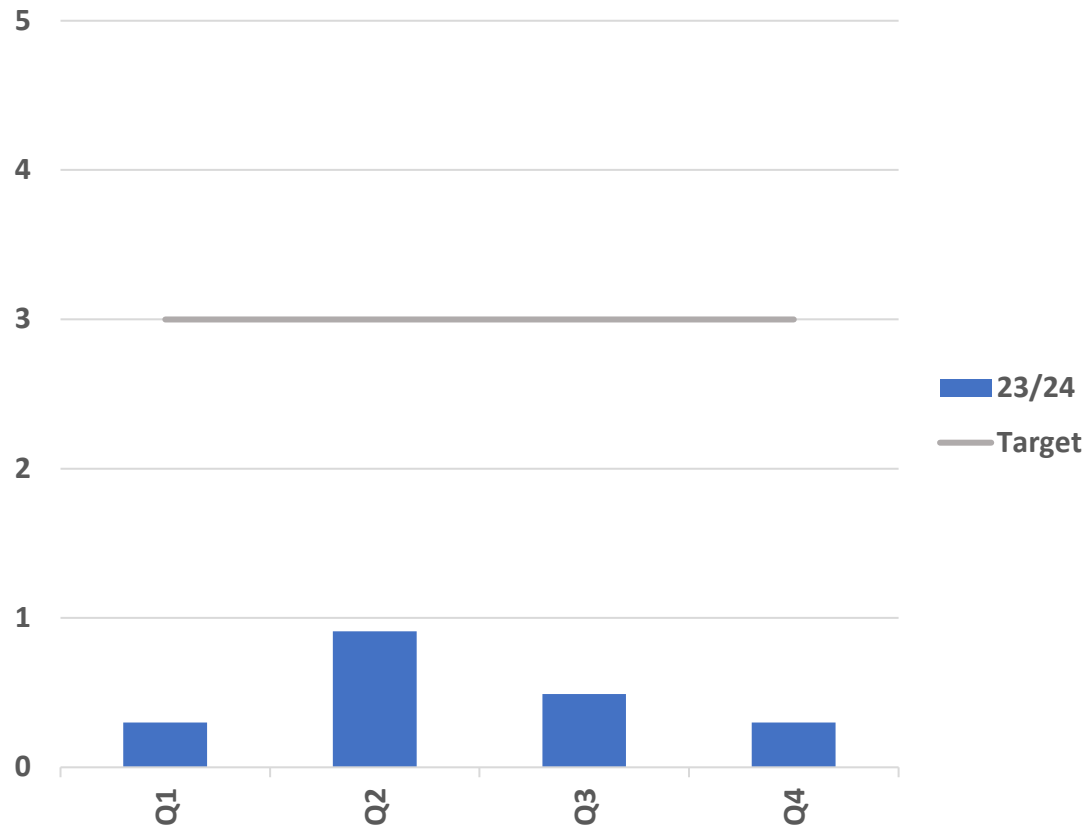

No. reported incidents of all graffiti per month

Successful removal of offensive graffiti within 1 working day

Cleaner, Greener East Cambridgeshire

Maintain a clean and presentable environment by removing graffiti and fly tipped waste from the district

No. reported incidents of fly tips per month

Successful removal of fly tips within 2 working days

Cleaner, Greener East Cambridgeshire

Overflowing street bins (per 100 bins)

Litter bins

Dog bins

Cleaner, Greener East Cambridgeshire

Reduce waste sent to landfill wherever possible, maximising the district's recycling rate: