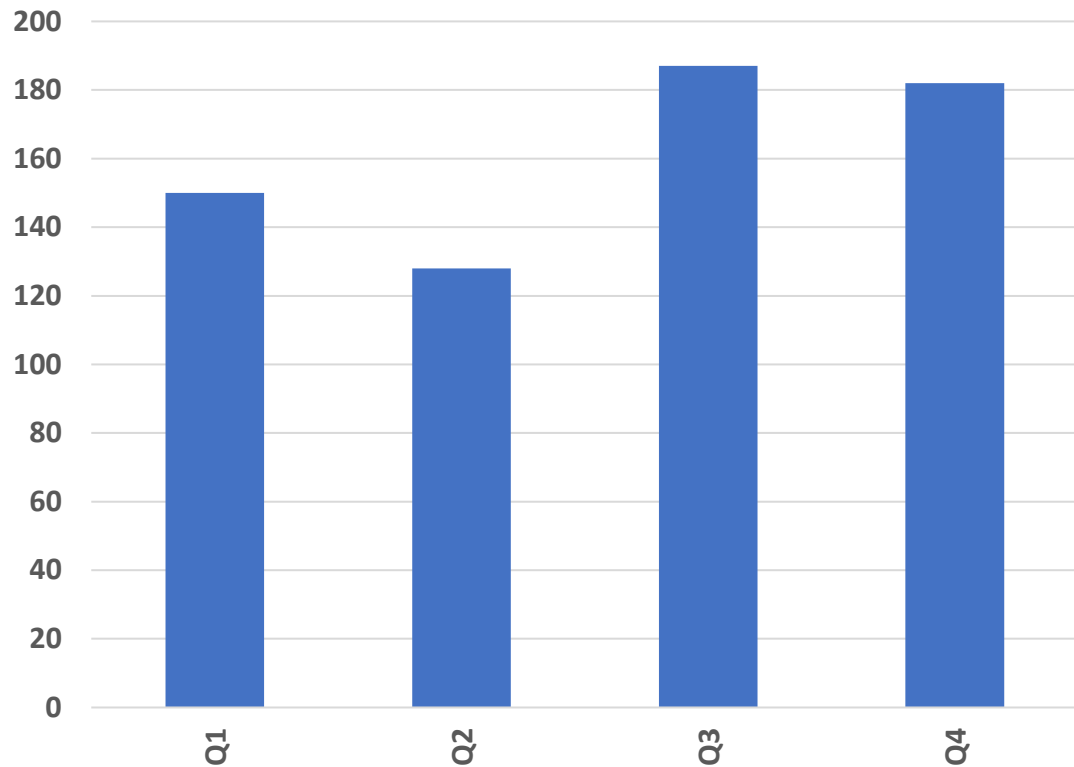

Cleaner, Greener East Cambridgeshire

Maintain a clean and presentable environment by removing graffiti and fly tipped waste from the district

No. reported incidents of fly tips per month