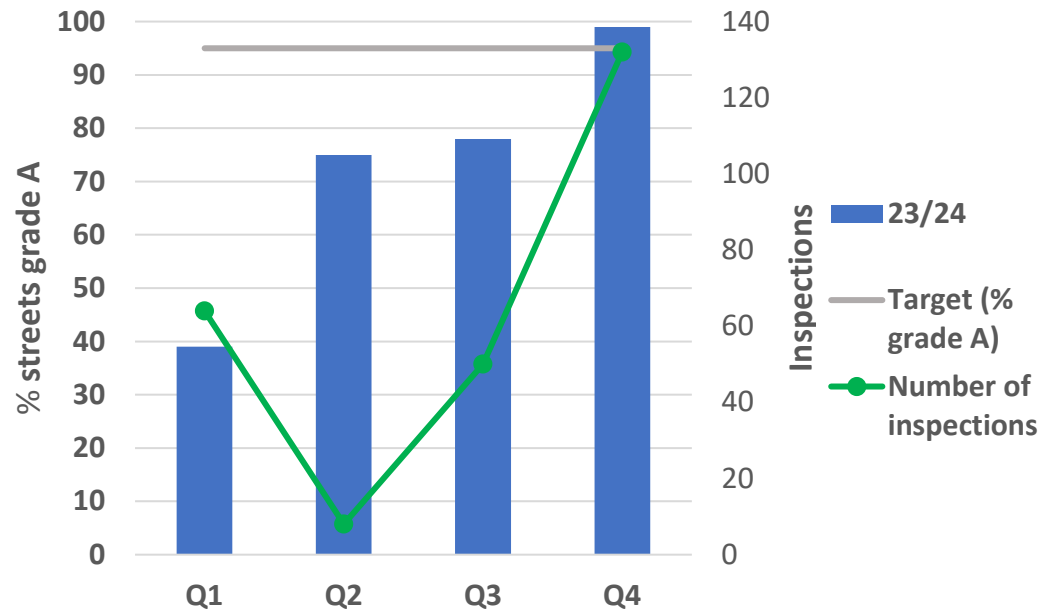

Agenda Item 7 - Appendix 1

Missed bins per 100,000

Missed bags per 100,000

Cleaner, Greener East Cambridgeshire

Keep the environment of East Cambridgeshire, clean and presentable

Average monthly clean streets graded A on random inspection

No. of streets graded C or below for litter on random inspection

Cleaner, Greener East Cambridgeshire

Maintain a clean and presentable environment by removing graffiti and fly tipped waste from the district