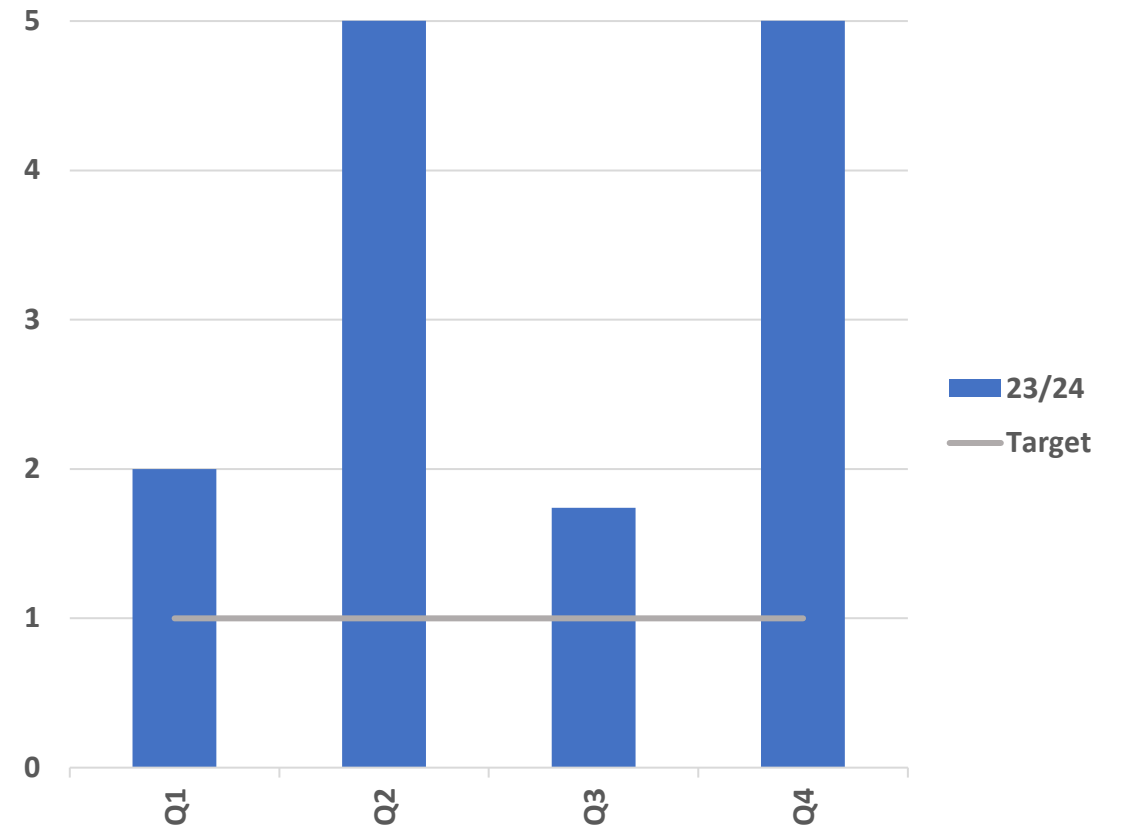

No. reported incidents of all graffiti per month

Successful removal of offensive graffiti within 1 working day

Cleaner, Greener East Cambridgeshire

Maintain a clean and presentable environment by removing graffiti and fly tipped waste from the district

No. reported incidents of fly tips per month

Successful removal of fly tips within 2 working days

Cleaner, Greener East Cambridgeshire

Overflowing street bins (per 100 bins)

Litter bins

Dog bins

Cleaner, Greener East Cambridgeshire

Reduce waste sent to landfill wherever possible, maximising the district's recycling rate: