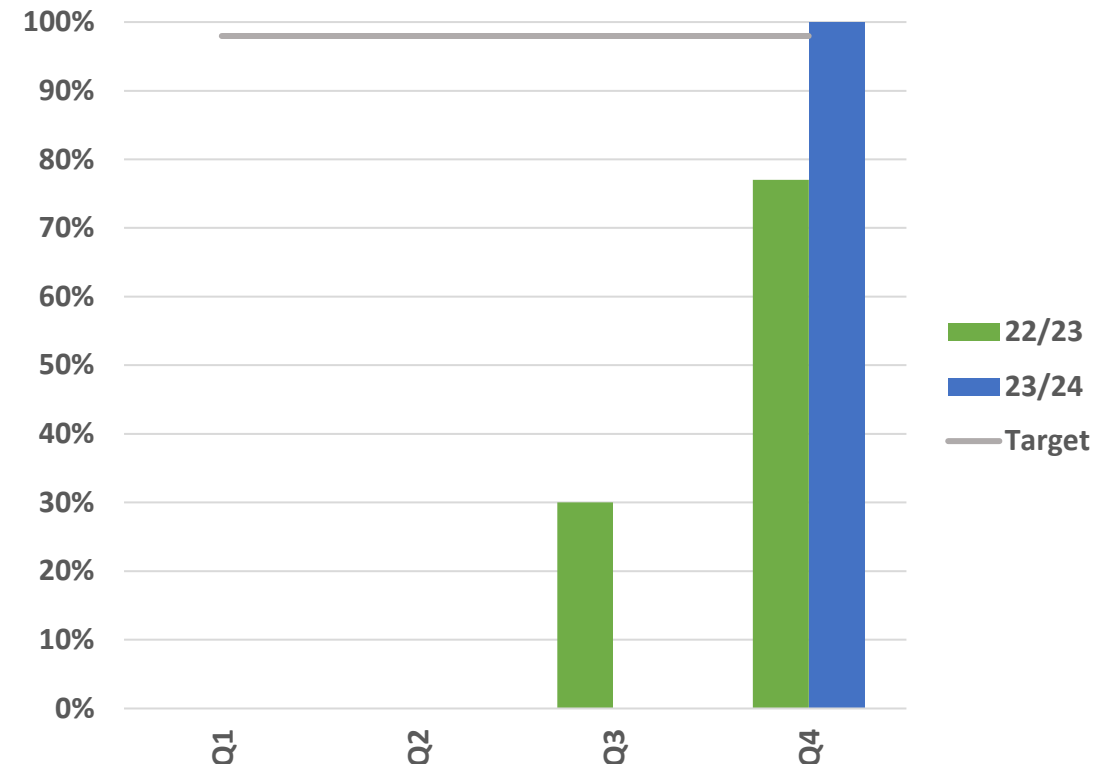

Agenda Item 7 - Appendix 1

Missed bins per 100,000

Missed bags per 100,000

Cleaner, Greener East Cambridgeshire

Keep the environment of East Cambridgeshire, clean and presentable

Average monthly clean streets graded A on random inspection

No. of streets graded C or below for litter on random inspection

Cleaner, Greener East Cambridgeshire

Maintain a clean and presentable environment by removing graffiti and fly tipped waste from the district

No. reported incidents of all graffiti per month

Successful removal of offensive graffiti within 1 working day

Cleaner, Greener East Cambridgeshire

Maintain a clean and presentable environment by removing graffiti and fly tipped waste from the district

No. reported incidents of fly tips per month

Successful removal of fly tips within 2 working days

Cleaner, Greener East Cambridgeshire

Overflowing street bins (per 100 bins)

Litter bins

Dog bins

Cleaner, Greener East Cambridgeshire