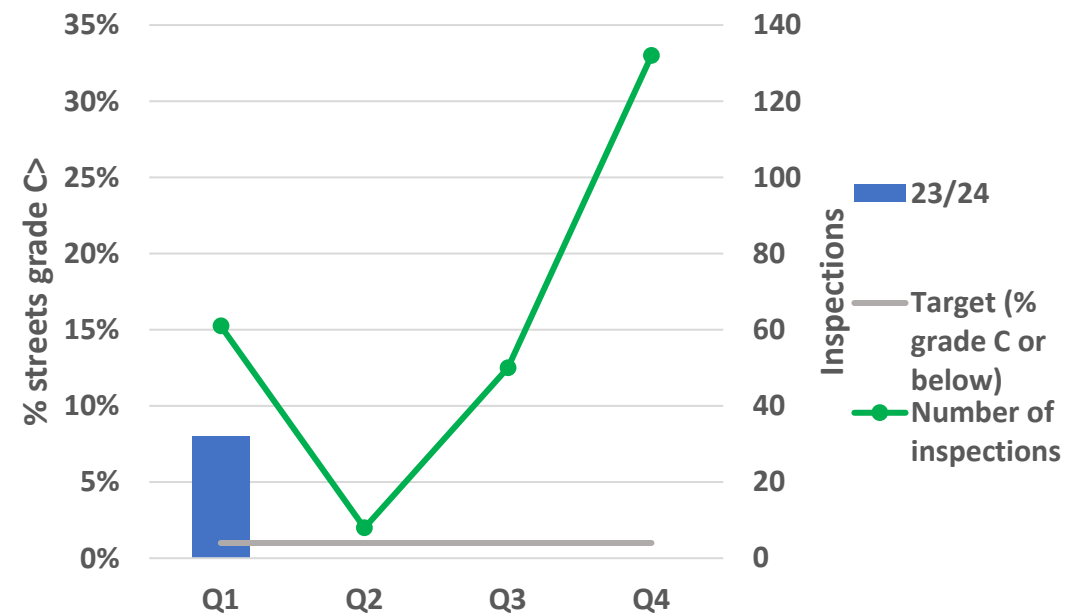

Agenda Item 7 - Appendix 1

Missed bins per 100,000

Missed bags per 100,000

Cleaner, Greener East Cambridgeshire

Keep the environment of East Cambridgeshire, clean and presentable

Average monthly clean streets graded A on random inspection

No. of streets graded C or below for litter on random inspection

Cleaner, Greener East Cambridgeshire

Maintain a clean and presentable environment by removing graffiti and fly tipped waste from the district