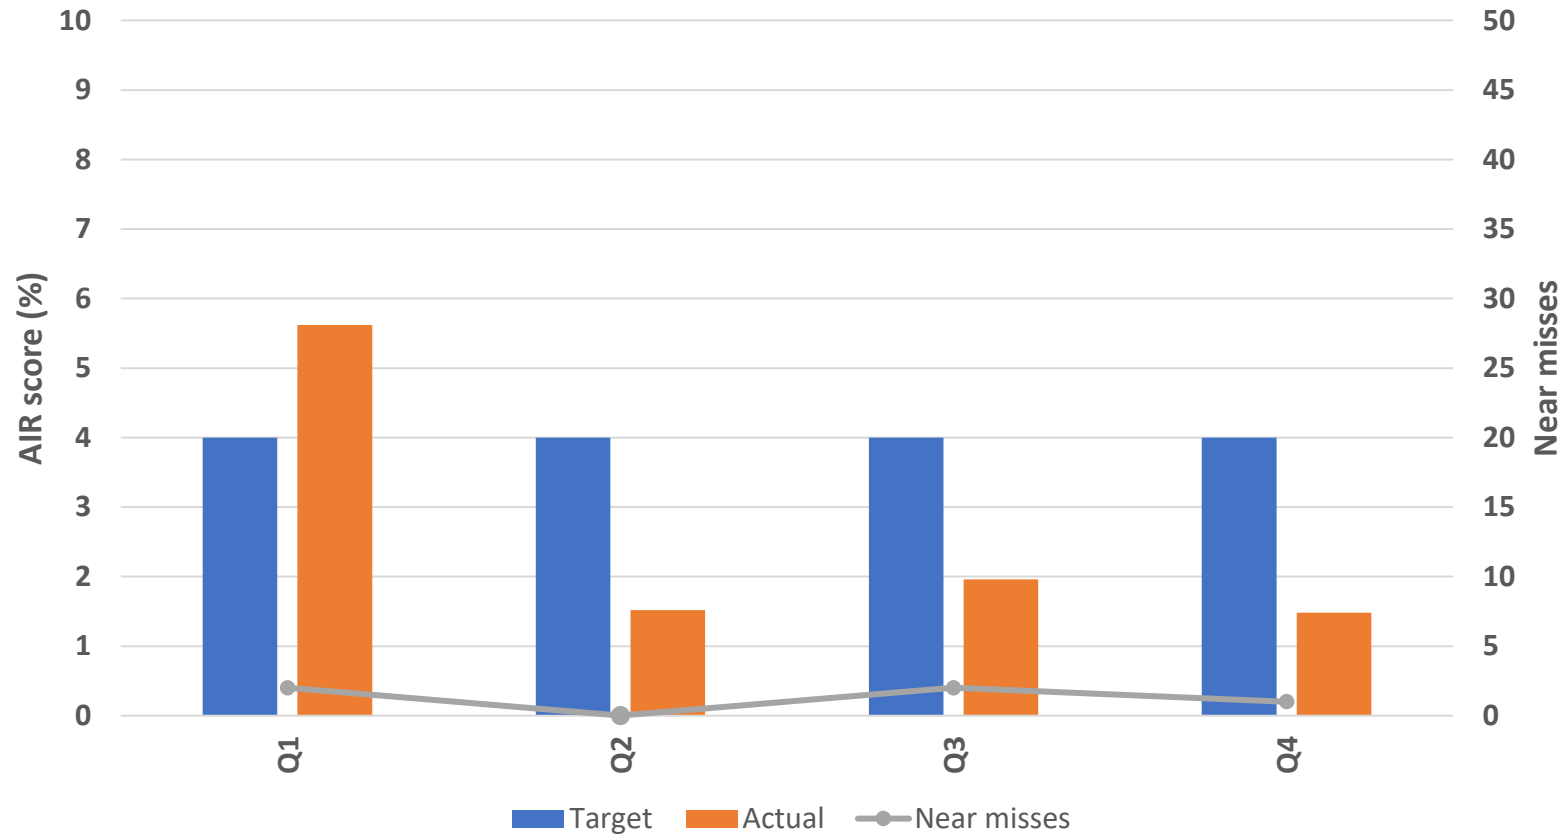

Health and Safety – staff welfare

Accident Incident Score, near misses

Health and safety – staff welfare

Staff sickness

Cleaner, Greener East Cambridgeshire

Keep the environment of East Cambridgeshire, clean and presentable

Agenda Item 7 - Appendix 1

Missed bins per 100,000

Missed bags per 100,000

Cleaner, Greener East Cambridgeshire

Keep the environment of East Cambridgeshire, clean and presentable

Average monthly clean streets graded A on random inspection

No. of streets graded C or below for litter on random inspection

Cleaner, Greener East Cambridgeshire

Maintain a clean and presentable environment by removing graffiti and fly tipped waste from the district

No. reported incidents of fly tips per month

Successful removal of fly tips within 2 working days

Cleaner, Greener East Cambridgeshire

Overflowing street bins (per 100 bins)

Litter bins

Dog bins

Cleaner, Greener East Cambridgeshire