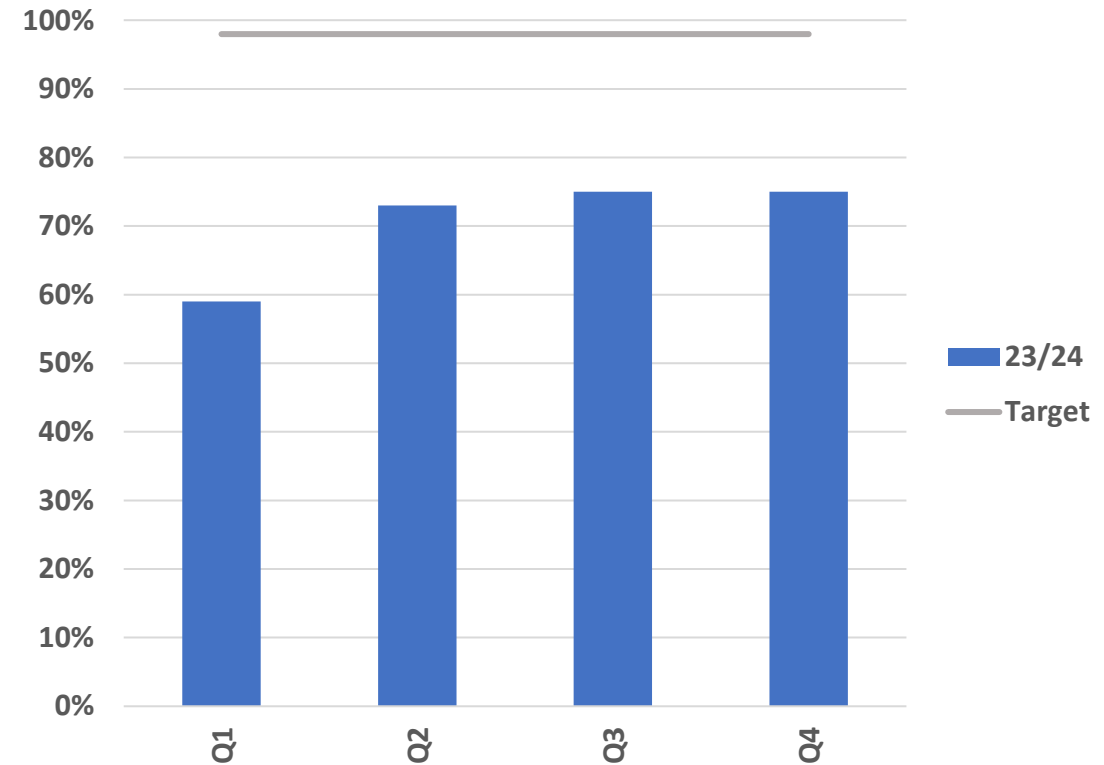

No. of streets graded C or below for litter on random inspection

Cleaner, Greener East Cambridgeshire

Maintain a clean and presentable environment by removing graffiti and fly tipped waste from the district

No. reported incidents of all graffiti per month

Successful removal of offensive graffiti within 1 working day

Cleaner, Greener East Cambridgeshire

Maintain a clean and presentable environment by removing graffiti and fly tipped waste from the district

No. reported incidents of fly tips per month

Successful removal of fly tips within 2 working days

Cleaner, Greener East Cambridgeshire

Overflowing street bins (per 100 bins)

Litter bins

Dog bins

Cleaner, Greener East Cambridgeshire