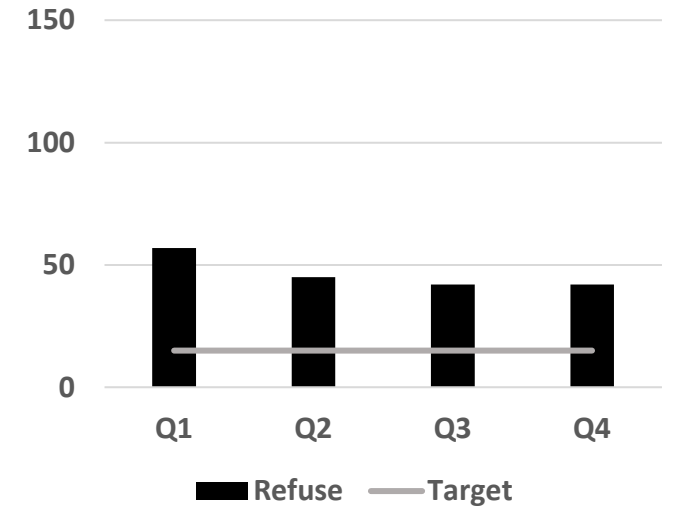

Health and Safety – staff welfare

Accident Incident Score, near misses

Health and safety – staff welfare

Staff sickness

Cleaner, Greener East Cambridgeshire

Keep the environment of East Cambridgeshire, clean and presentable

Agenda Item 7 - Appendix 1

Missed bins per 100,000

Missed bags per 100,000

Cleaner, Greener East Cambridgeshire

Keep the environment of East Cambridgeshire, clean and presentable

Average monthly clean streets graded A on random inspection

No. reported incidents of fly tips per month

Successful removal of fly tips within 2 working days

Cleaner, Greener East Cambridgeshire

Overflowing street bins (per 100 bins)

Litter bins

Dog bins

Cleaner, Greener East Cambridgeshire