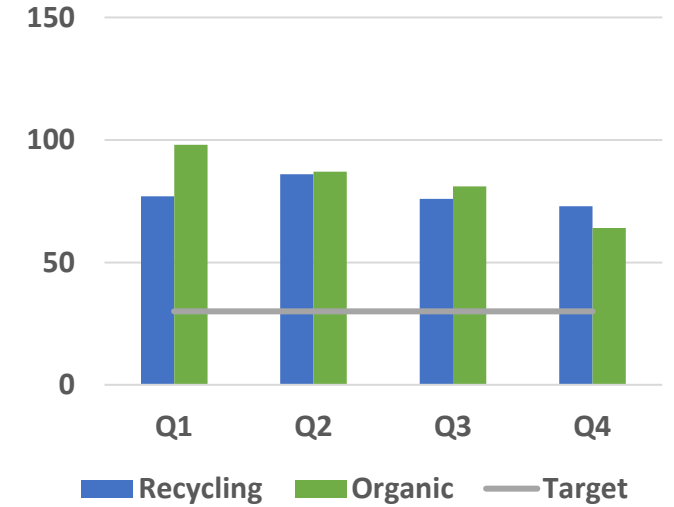

Health and Safety – staff welfare

Accident Incident Score, near misses

Health and safety – staff welfare

Staff sickness

Cleaner, Greener East Cambridgeshire

Keep the environment of East Cambridgeshire, clean and presentable

Agenda Item 7 - Appendix 1

Missed bins per 100,000

Missed bags per 100,000

Cleaner, Greener East Cambridgeshire

Keep the environment of East Cambridgeshire, clean and presentable

Average monthly clean streets graded A on random inspection

No. of streets graded C or below for litter on random inspection

Cleaner, Greener East Cambridgeshire

Maintain a clean and presentable environment by removing graffiti and fly tipped waste from the district