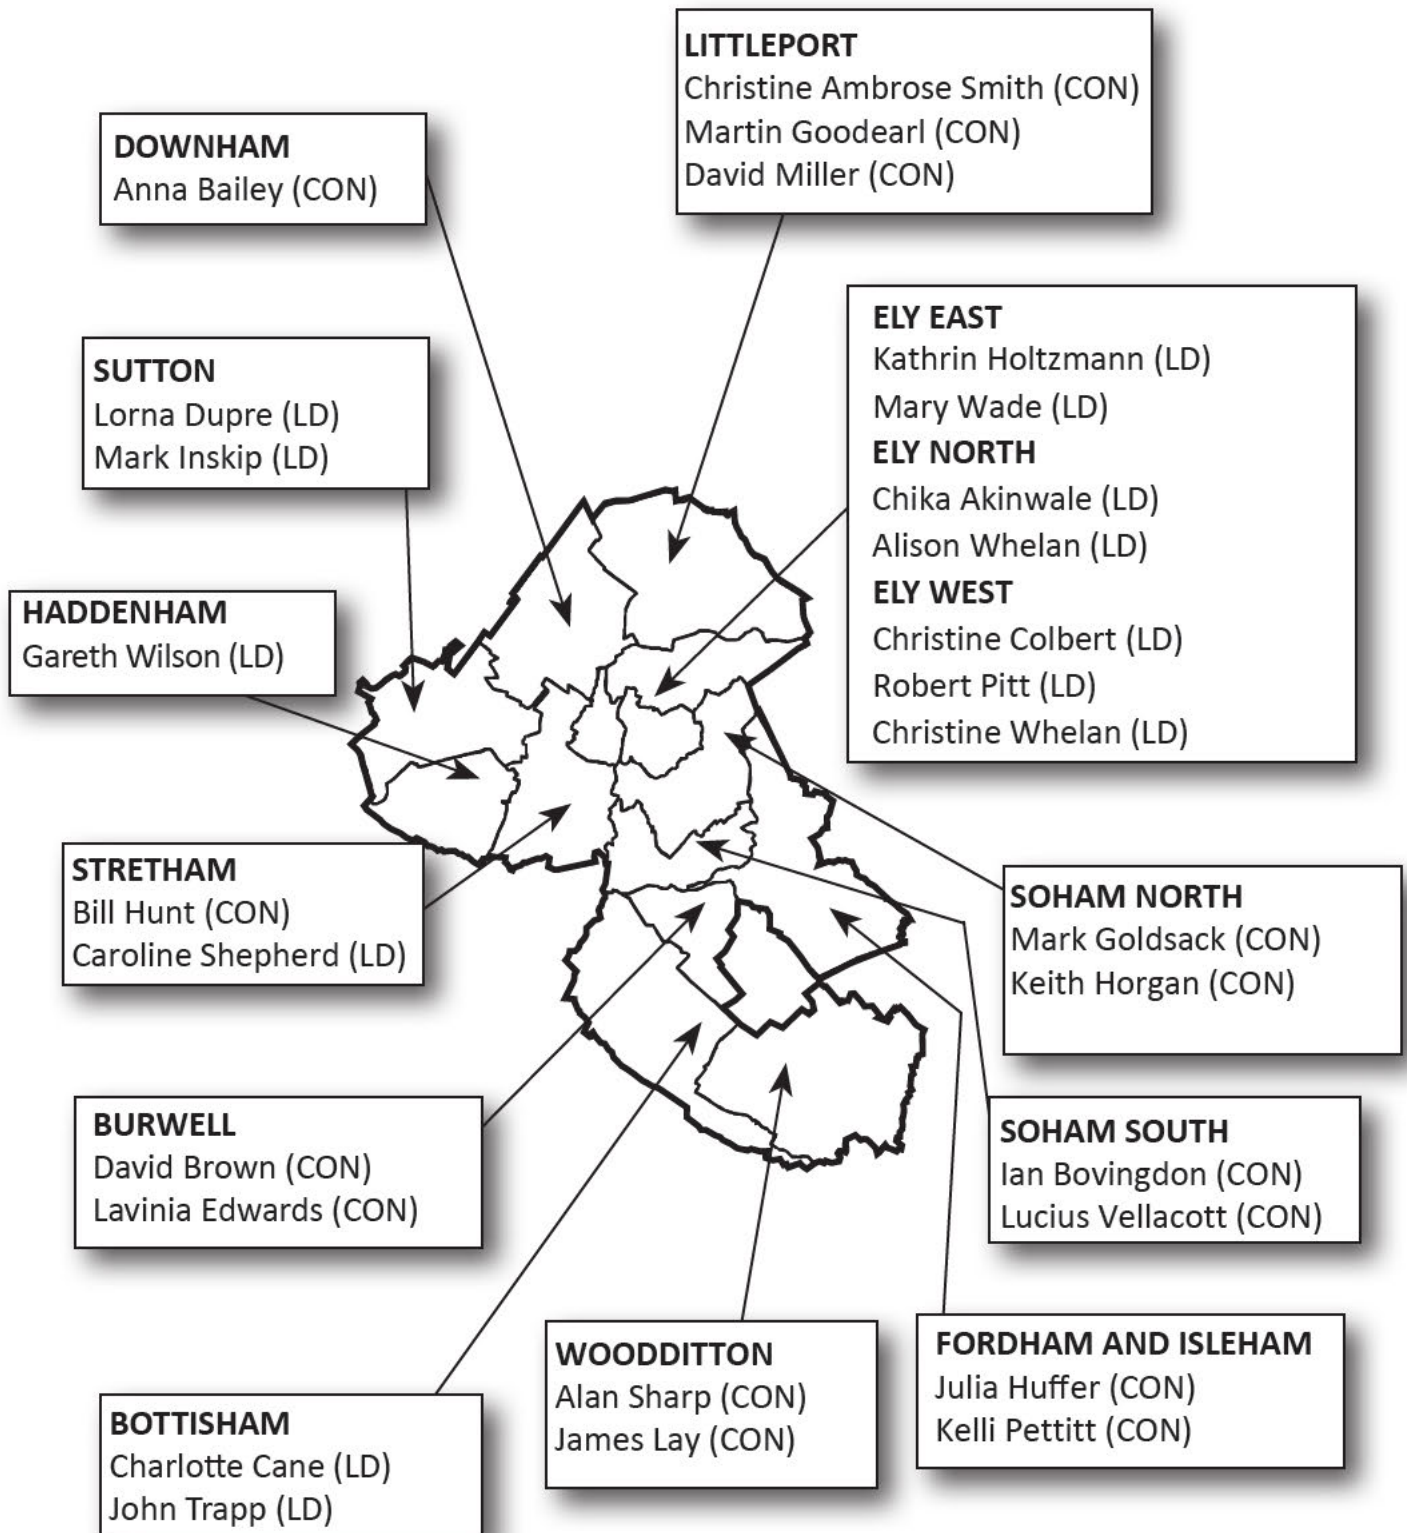

Home: [Redacted]
Other: 01353 665555
[Redacted]

Next District Council Elections: May 2027 (All councillors)

COUNCILLORS BY WARD

VILLAGES/TOWNS DISTRICT WARD LIST

Village/Town	District Ward	Village/Town	District Ward
Aldreth	Haddenham	Newmarket-part	Woodditton
Ashley	Woodditton	Prickwillow	Ely North
Barway	Soham North	Pymoor	Downham
Black Horse Drove	Littleport	Queen Adelaide	Ely North
Bottisham	Bottisham	Reach	Bottisham
Brandon Creek	Littleport	Redmere	Littleport
Brinkley	Bottisham	Saxon Street	Woodditton
Broad Green	Woodditton	Shippea Hill	Ely North
Burrough Green	Woodditton	Silverley	Woodditton
Burwell	Burwell	Six Mile Bottom (pt.)	Bottisham OR Woodditton
Chettisham	Ely North	Snailwell	Fordham & Isleham
Cheveley	Woodditton	Soham (LF1)	Soham North
Chippenham	Fordham&Isleham	Soham (LG1)	Soham North
Coveney	Downham	Soham (LG2)	Soham South
Ditton Green	Woodditton	Soham (LG3)	Soham South
Dullingham	Woodditton	Stetchworth	Woodditton
Ely (HF1)	Ely East	Stretham	Stretham
Ely (HF2)	Ely North	Stuntney	Ely East
Ely (HG1)	Ely East	Sutton	Sutton
Ely (HH1)	Ely West	Swaffham Bulbeck	Bottisham
Ely (HI1)	Ely West	Swaffham Prior	Bottisham
Ely (HI2)	Ely West	Upend	Woodditton
Ely (HK1)	Ely East	Upware	Soham South
Fordham	Fordham&Isleham	Wardy Hill	Downham
Haddenham	Haddenham	Wentworth	Sutton
Isleham	Fordham&Isleham	Westley Waterless	Bottisham
Kennett	Fordham&Isleham	Wicken	Soham South
Kirtling	Woodditton	Wilburton	Stretham
Kirtling Green	Woodditton	Witcham	Sutton
Little Ditton	Woodditton	Witchford	Stretham
Little Downham	Downham	Woodditton	Woodditton
Little Ouse	Littleport		
Little Thetford	Stretham		
Littleport	Littleport		
Lode	Bottisham		
Mepal	Sutton		