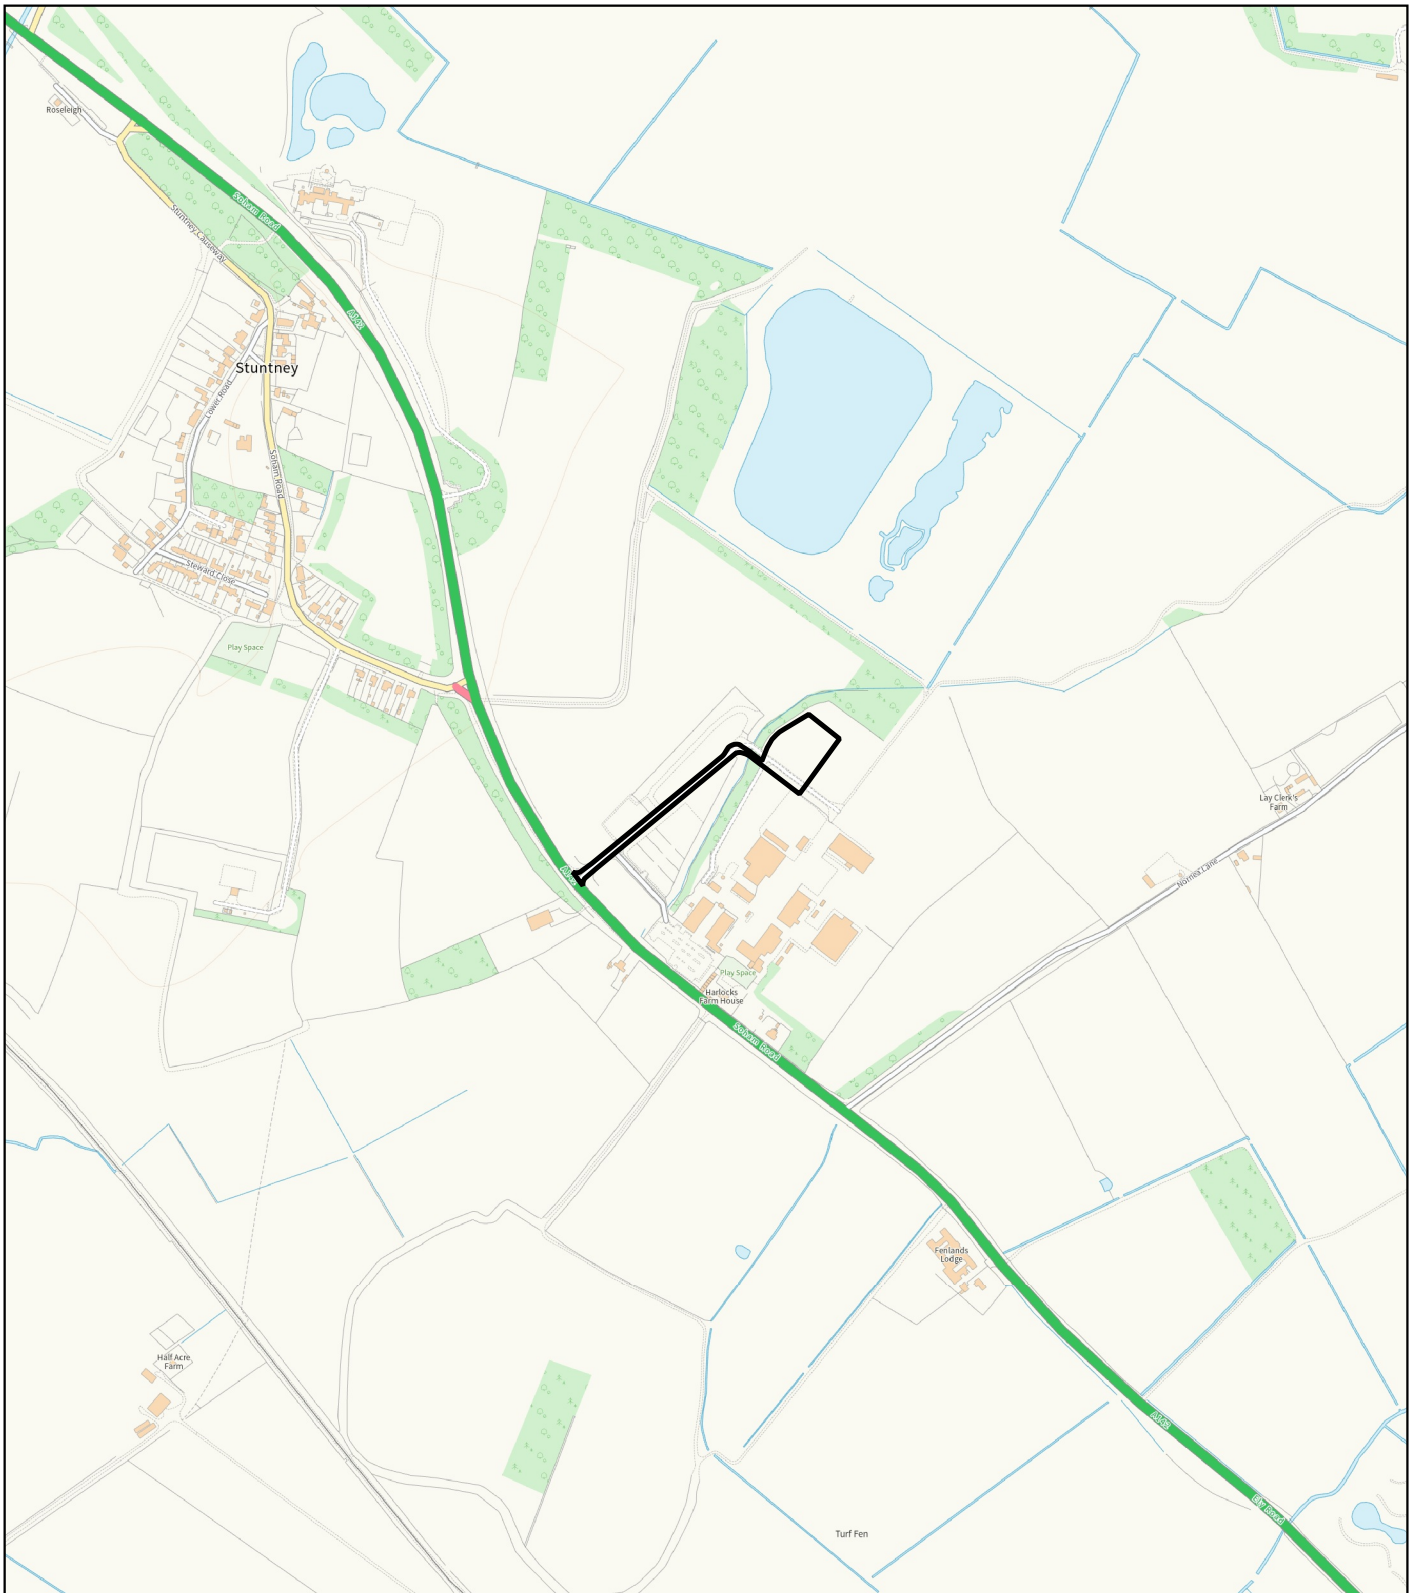

24/01076/FUL

Harlocks Farm

Soham Road

Stuntney

CB7 5TR

Proposed development of four tennis courts

To view all of the public access documents relating to this application please use the following web address or scan the QR code:

<https://pa.eastcambs.gov.uk/online-applications/applicationDetails.do?activeTab=summary&keyVal=SL6NV6GG0GJ00>

24/01076/FUL

Land North West Of Harlocks
Farm
Soham Road
Stuntney

East Cambridgeshire
District Council

Date: 19/03/2025
Scale: 1:10,000

© Crown copyright.
All rights reserved 100023279 (2025)

24/01076/FUL

Land North West Of Harlocks
Farm
Soham Road
Stuntney

East Cambridgeshire
District Council

Date: 19/03/2025
Scale: 1:5,000