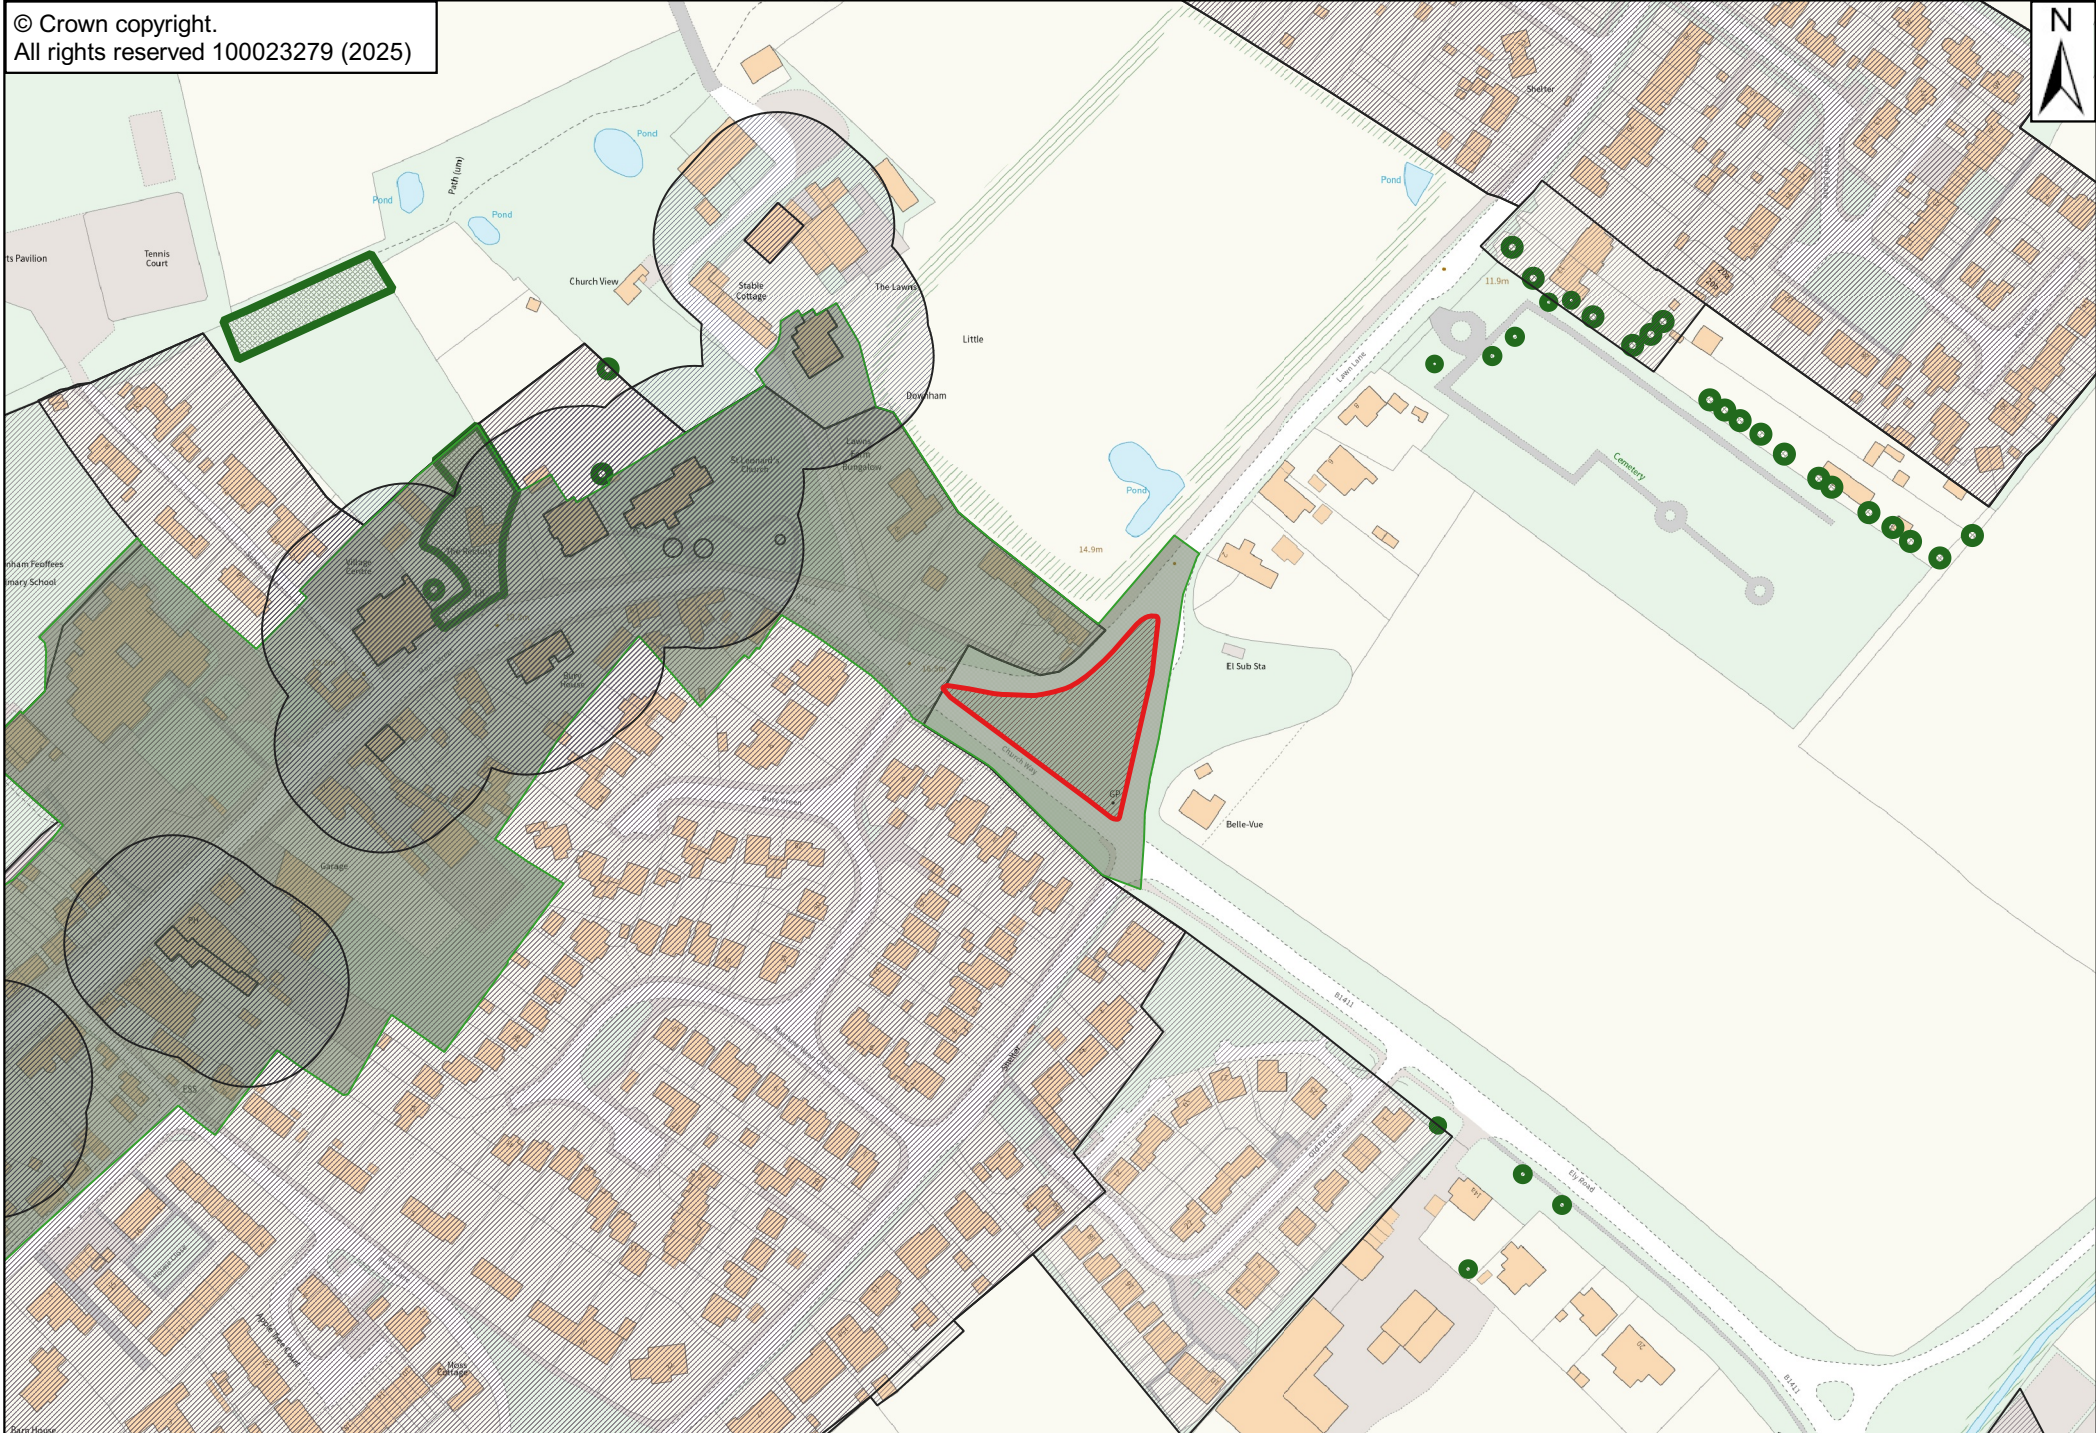

**24/01250/ADN**

Church Way  
Little Downham  
Cambridgeshire  
CB6 2UJ

Erection of an advertising board

To view all of the public access documents relating to this application please use the following web address or scan the QR code:

<https://pa.eastcambs.gov.uk/online-applications/applicationDetails.do?activeTab=summary&keyVal=SNPI1TGGH2000>

© Crown copyright.  
All rights reserved 100023279 (2025)

24/01250/ADN

Land At  
Church Way  
Little Downham

East Cambridgeshire  
District Council

Date: 19/03/2025  
Scale: 1:1,500

© Crown copyright.  
All rights reserved 100023279 (2025)