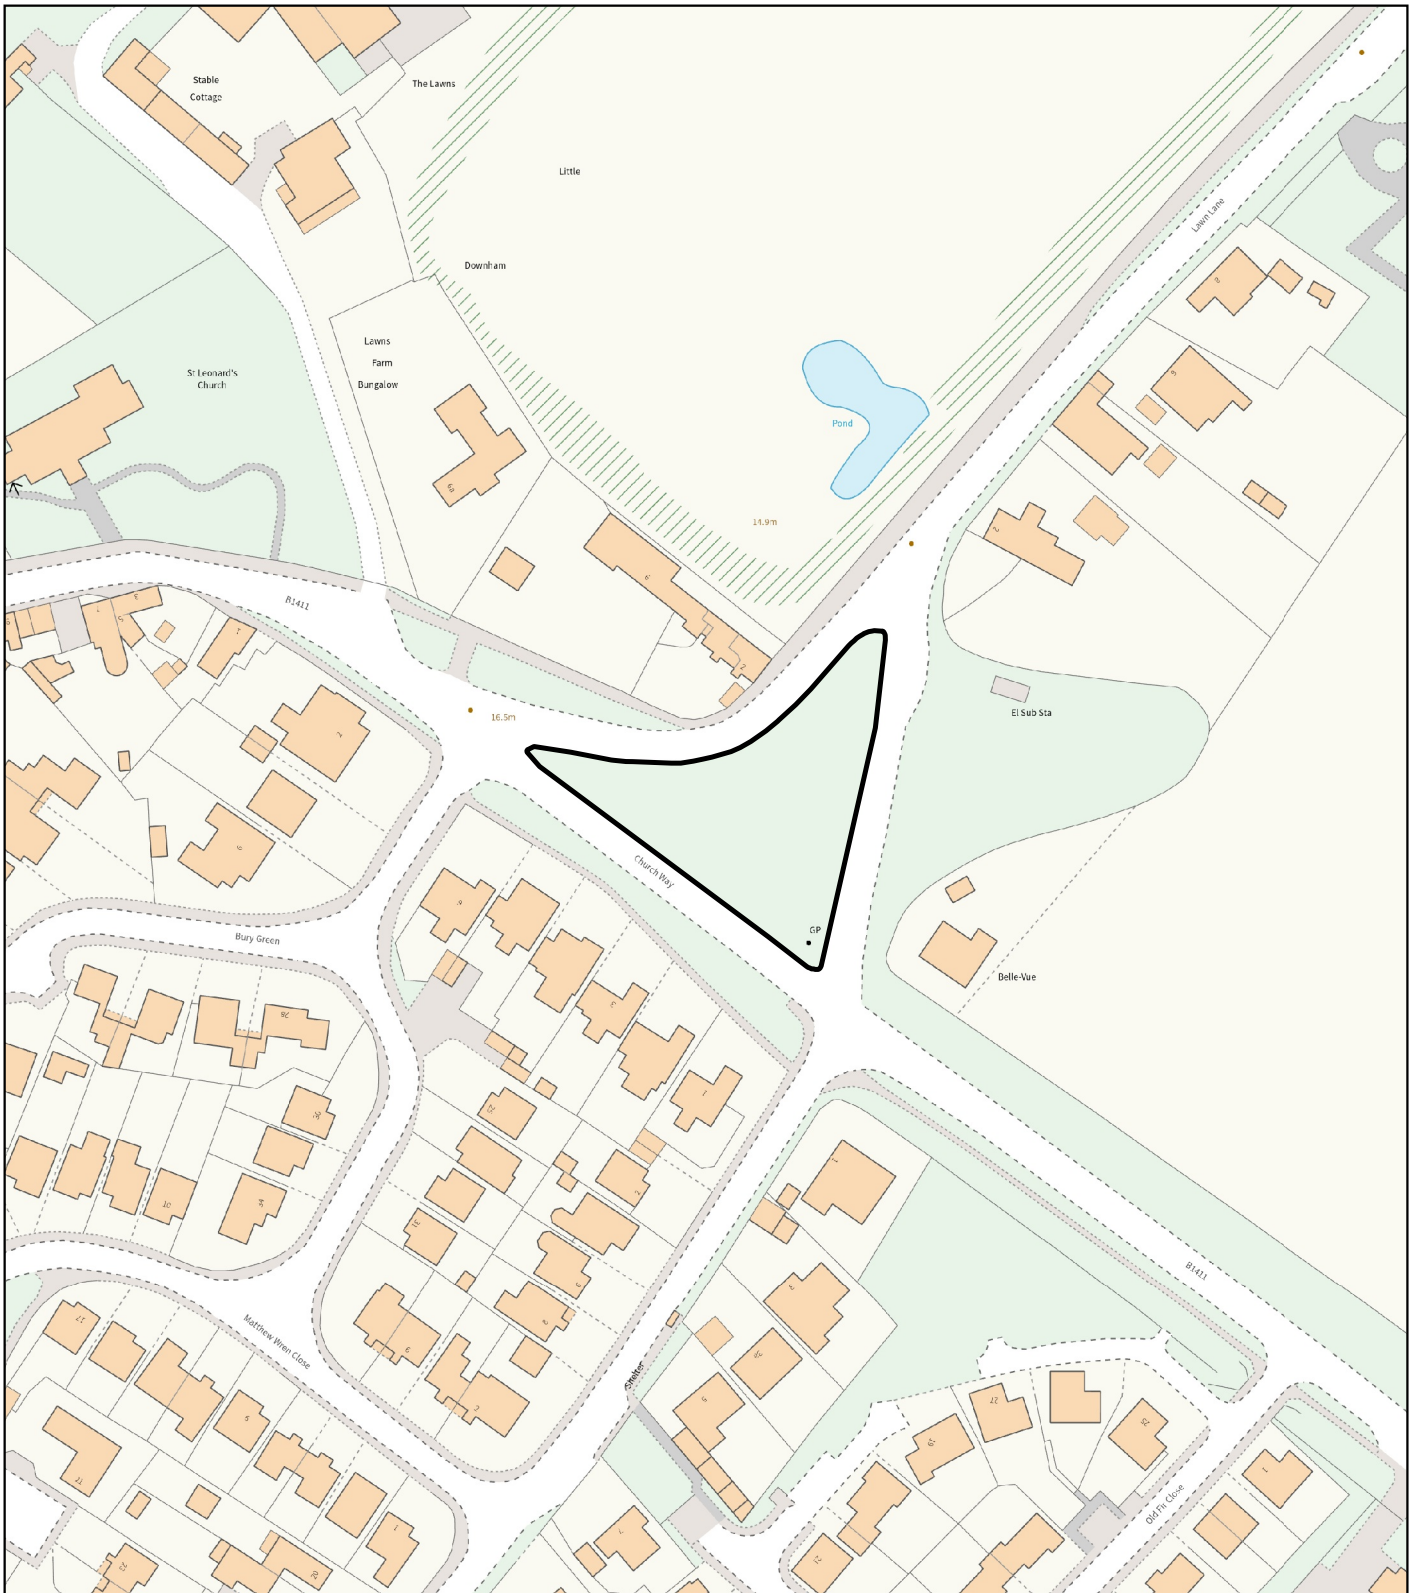

**24/01250/ADN**

Church Way  
Little Downham  
Cambridgeshire  
CB6 2UJ

Erection of an advertising board

To view all of the public access documents relating to this application please use the following web address or scan the QR code:

<https://pa.eastcambs.gov.uk/online-applications/applicationDetails.do?activeTab=summary&keyVal=SNPI1TGGH2000>

© Crown copyright.  
All rights reserved 100023279 (2025)

24/01250/ADN

Land At  
Church Way  
Little Downham

East Cambridgeshire  
District Council

Date: 19/03/2025  
Scale: 1:1,500

© Crown copyright.  
All rights reserved 100023279 (2025)