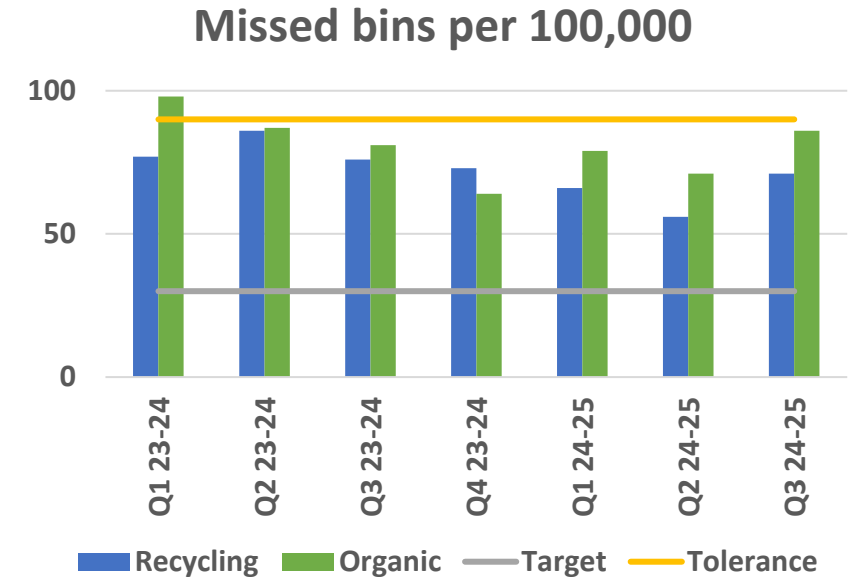

Health and Safety – staff welfare

Accident Incident Score, near misses

Health and safety – staff welfare

Staff sickness

Cleaner, Greener East Cambridgeshire
 Keep the environment of East Cambridgeshire, clean and presentable

Cleaner, Greener East Cambridgeshire

Keep the environment of East Cambridgeshire, clean and presentable

Average monthly clean streets graded A on random inspection

No. of streets graded C or below for litter on random inspection

Cleaner, Greener East Cambridgeshire

Maintain a clean and presentable environment by removing graffiti and fly tipped waste from the district

No. reported incidents of all graffiti per month

Successful removal of offensive graffiti within 1 working day

Cleaner, Greener East Cambridgeshire

Maintain a clean and presentable environment by removing graffiti and fly tipped waste from the district

No. reported incidents of fly tips per month

Successful removal of fly tips within 2 working days