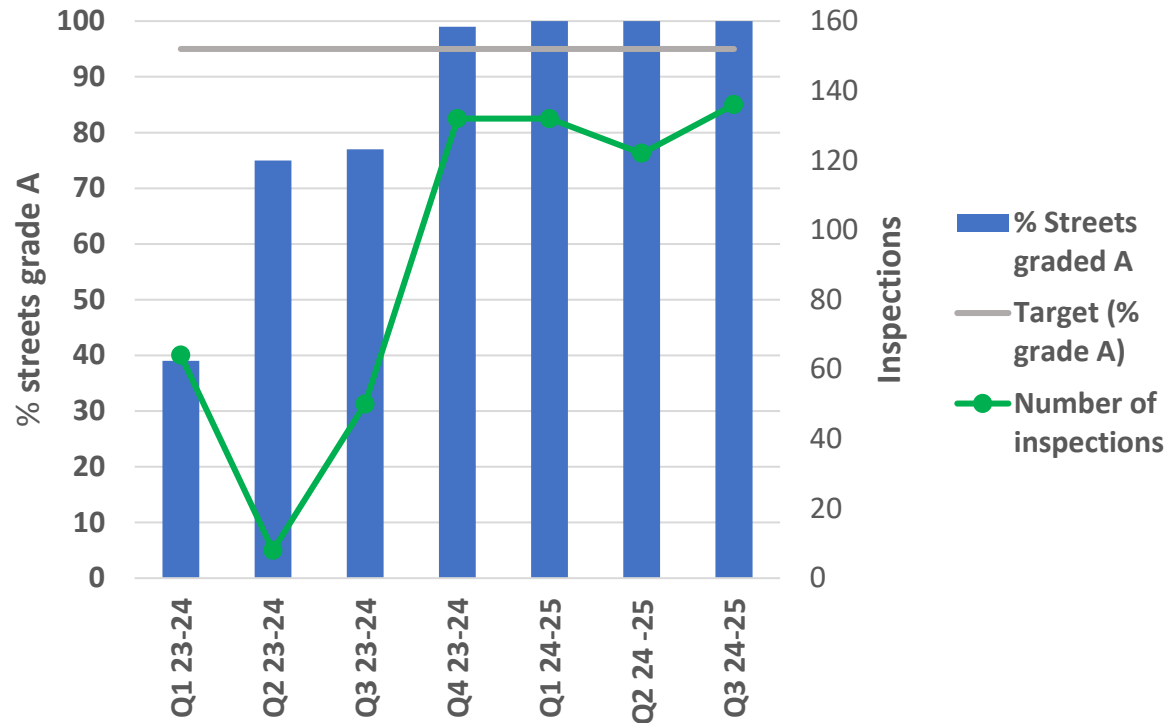

Cleaner, Greener East Cambridgeshire

Keep the environment of East Cambridgeshire, clean and presentable

Average monthly clean streets graded A on random inspection

No. of streets graded C or below for litter on random inspection

Cleaner, Greener East Cambridgeshire

Maintain a clean and presentable environment by removing graffiti and fly tipped waste from the district

No. reported incidents of all graffiti per month

Successful removal of offensive graffiti within 1 working day

Cleaner, Greener East Cambridgeshire

Maintain a clean and presentable environment by removing graffiti and fly tipped waste from the district

No. reported incidents of fly tips per month

Successful removal of fly tips within 2 working days