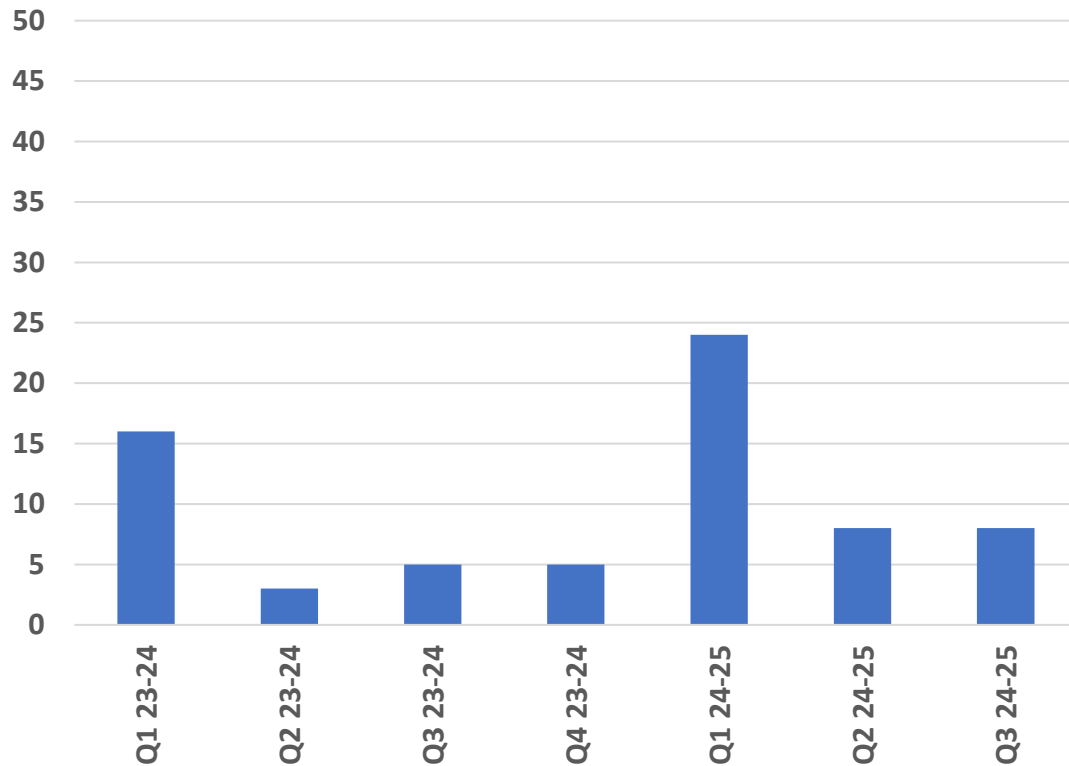

Cleaner, Greener East Cambridgeshire

Keep the environment of East Cambridgeshire, clean and presentable

Average monthly clean streets graded A on random inspection

No. of streets graded C or below for litter on random inspection

Cleaner, Greener East Cambridgeshire

Maintain a clean and presentable environment by removing graffiti and fly tipped waste from the district

No. reported incidents of all graffiti per month

Successful removal of offensive graffiti within 1 working day

Cleaner, Greener East Cambridgeshire

Maintain a clean and presentable environment by removing graffiti and fly tipped waste from the district

No. reported incidents of fly tips per month

Successful removal of fly tips within 2 working days