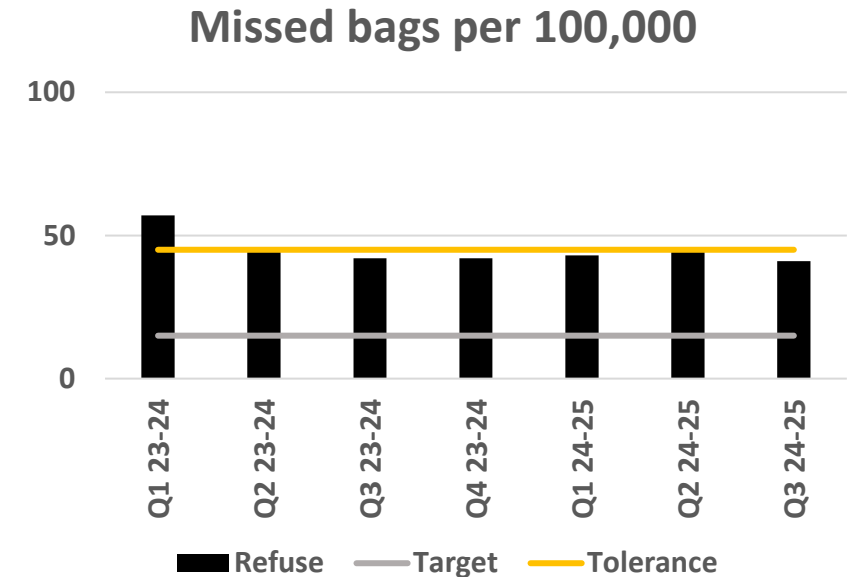

Health and Safety – staff welfare

Accident Incident Score, near misses

Health and safety – staff welfare

Staff sickness

Cleaner, Greener East Cambridgeshire
 Keep the environment of East Cambridgeshire, clean and presentable