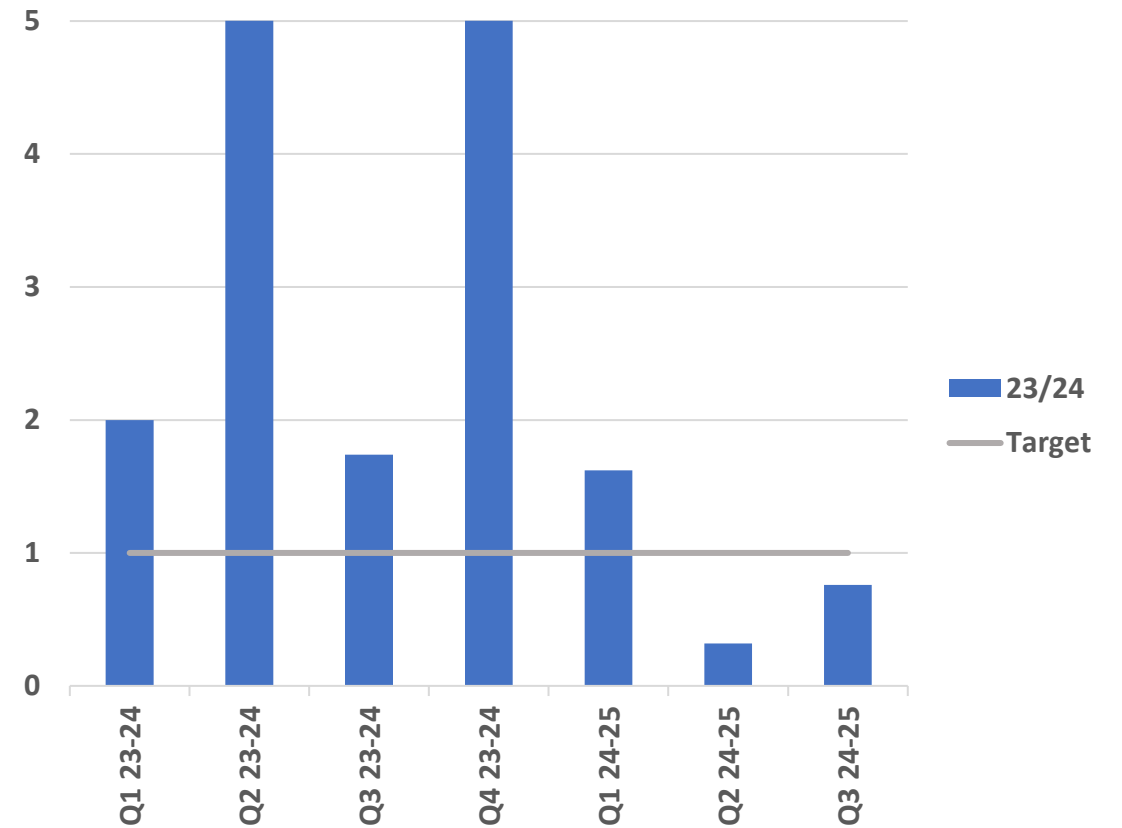

Cleaner, Greener East Cambridgeshire

Maintain a clean and presentable environment by removing graffiti and fly tipped waste from the district

No. reported incidents of all graffiti per month

Successful removal of offensive graffiti within 1 working day

Cleaner, Greener East Cambridgeshire

Maintain a clean and presentable environment by removing graffiti and fly tipped waste from the district

No. reported incidents of fly tips per month

Successful removal of fly tips within 2 working days

Cleaner, Greener East Cambridgeshire

Overflowing street bins (per 100 bins)

Litter bins

Dog bins

Cleaner, Greener East Cambridgeshire

Reduce waste sent to landfill wherever possible, maximising the district's recycling rate: