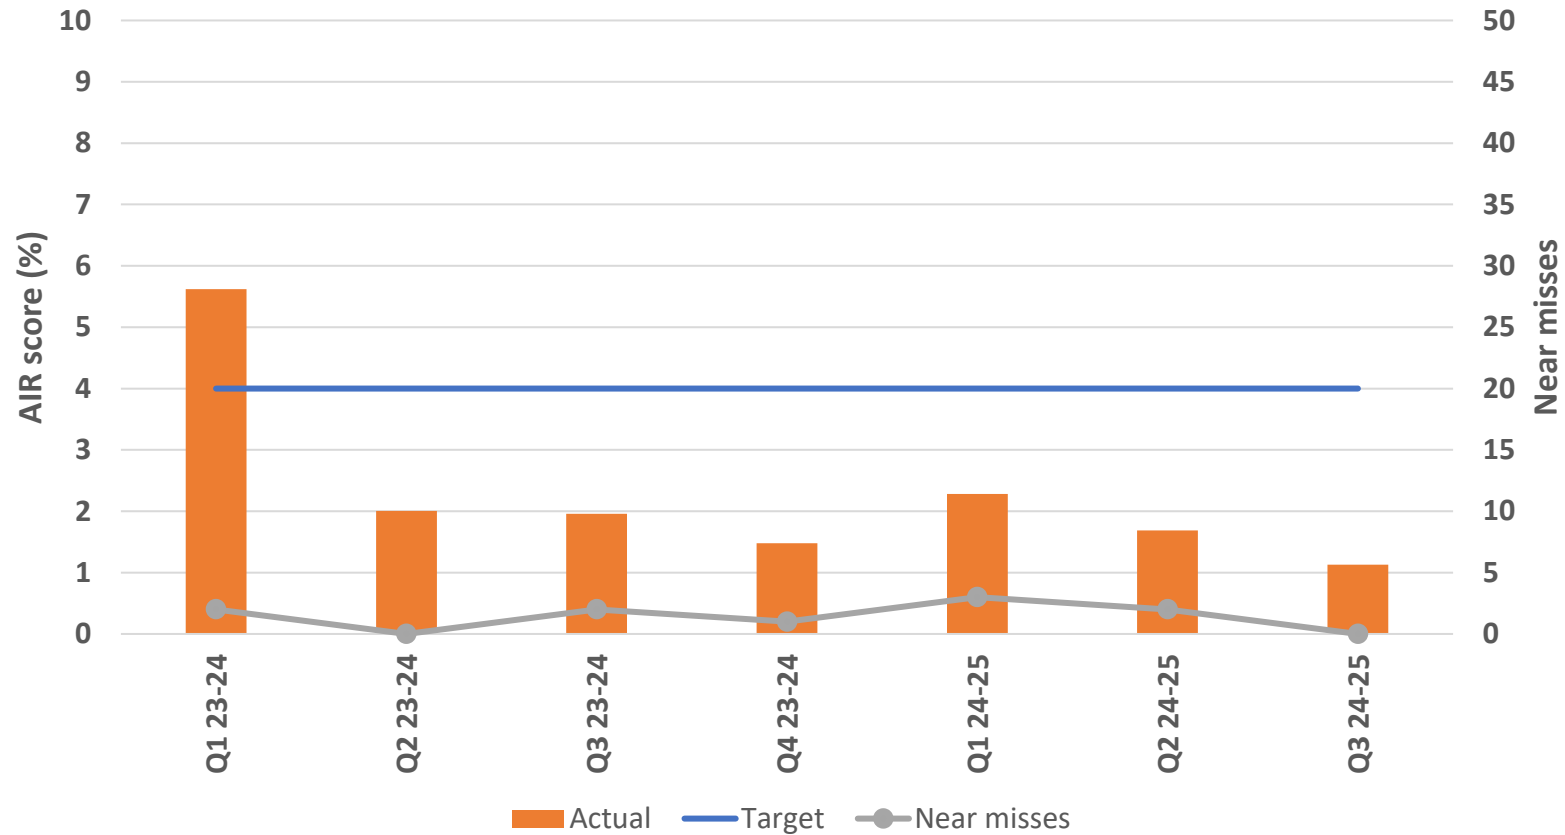

Health and Safety – staff welfare

Accident Incident Score, near misses

Health and safety – staff welfare

Staff sickness

Cleaner, Greener East Cambridgeshire
 Keep the environment of East Cambridgeshire, clean and presentable

Cleaner, Greener East Cambridgeshire

Maintain a clean and presentable environment by removing graffiti and fly tipped waste from the district

No. reported incidents of all graffiti per month

Successful removal of offensive graffiti within 1 working day

Cleaner, Greener East Cambridgeshire

Maintain a clean and presentable environment by removing graffiti and fly tipped waste from the district

No. reported incidents of fly tips per month

Successful removal of fly tips within 2 working days

Cleaner, Greener East Cambridgeshire

Overflowing street bins (per 100 bins)

Litter bins

Dog bins

Cleaner, Greener East Cambridgeshire

Reduce waste sent to landfill wherever possible, maximising the district's recycling rate: