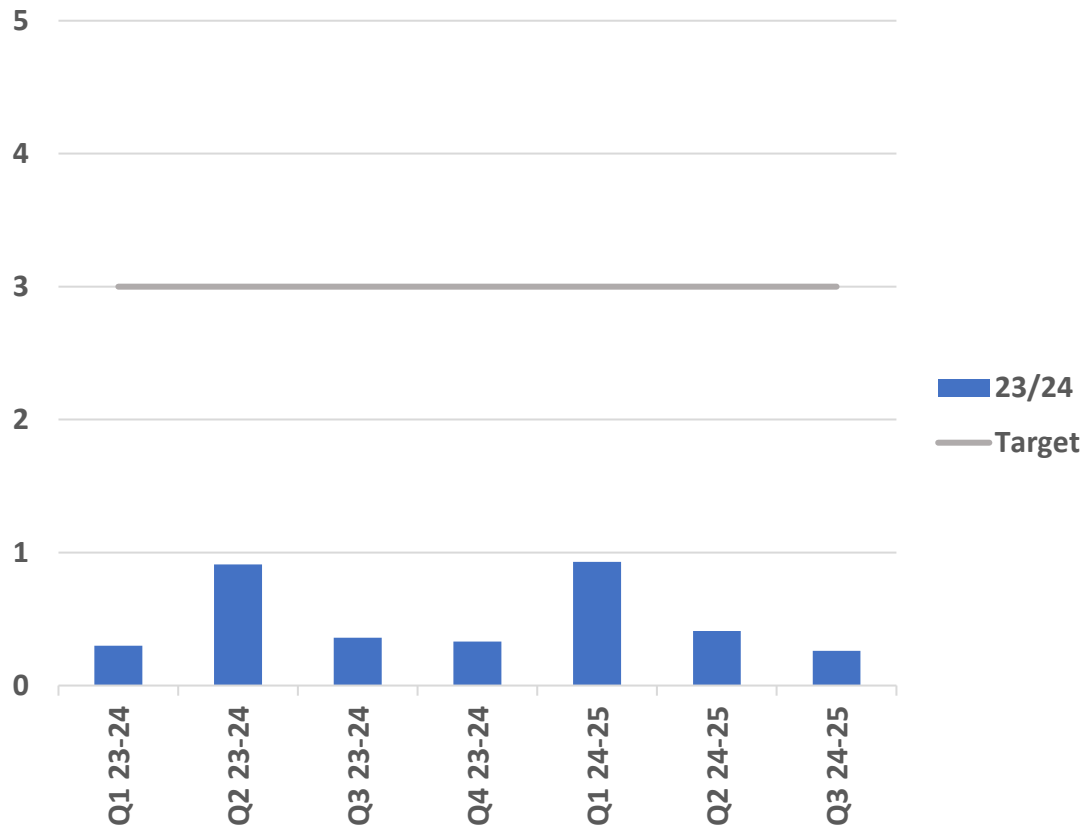

Cleaner, Greener East Cambridgeshire

Maintain a clean and presentable environment by removing graffiti and fly tipped waste from the district

No. reported incidents of all graffiti per month

Successful removal of offensive graffiti within 1 working day

Cleaner, Greener East Cambridgeshire

Maintain a clean and presentable environment by removing graffiti and fly tipped waste from the district

No. reported incidents of fly tips per month

Successful removal of fly tips within 2 working days

Cleaner, Greener East Cambridgeshire

Overflowing street bins (per 100 bins)

Litter bins

Dog bins

Cleaner, Greener East Cambridgeshire

Reduce waste sent to landfill wherever possible, maximising the district's recycling rate: