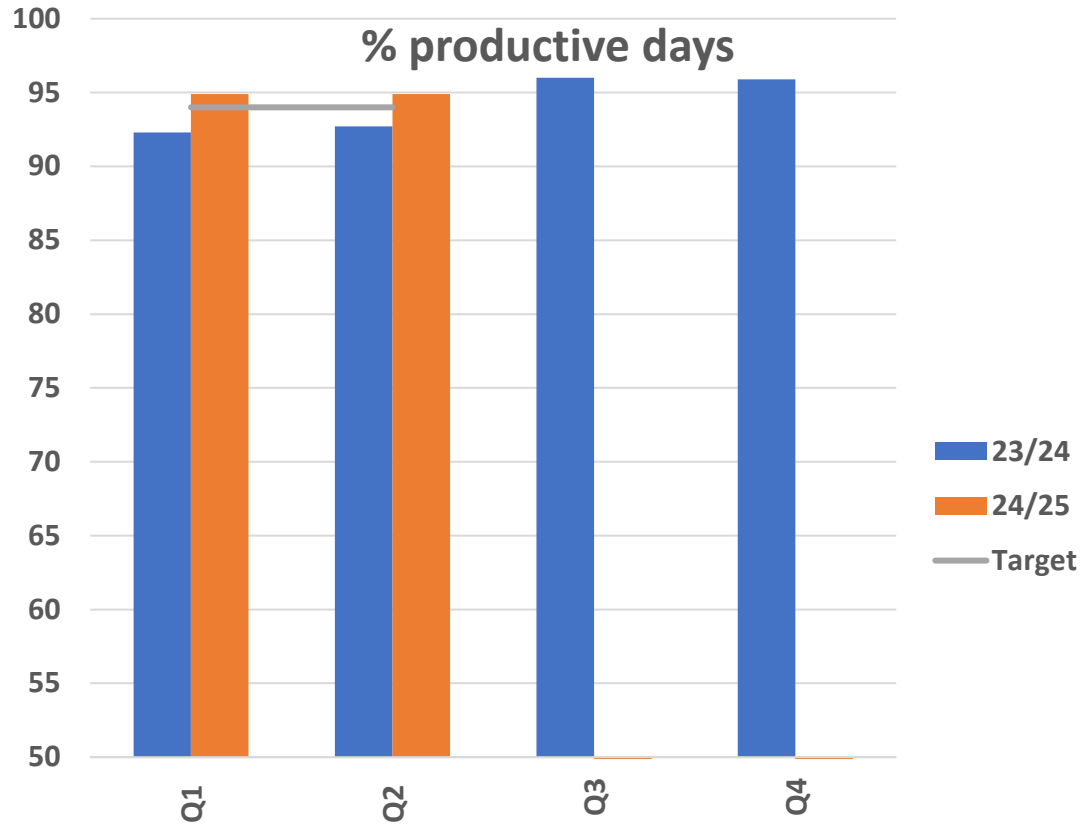

Health and Safety – staff welfare

Accident Incident Score, near misses

Health and safety – staff welfare

Staff sickness

Cleaner, Greener East Cambridgeshire
 Keep the environment of East Cambridgeshire, clean and presentable

Cleaner, Greener East Cambridgeshire

Maintain a clean and presentable environment by removing graffiti and fly tipped waste from the district

No. reported incidents of fly tips per month

Successful removal of fly tips within 2 working days