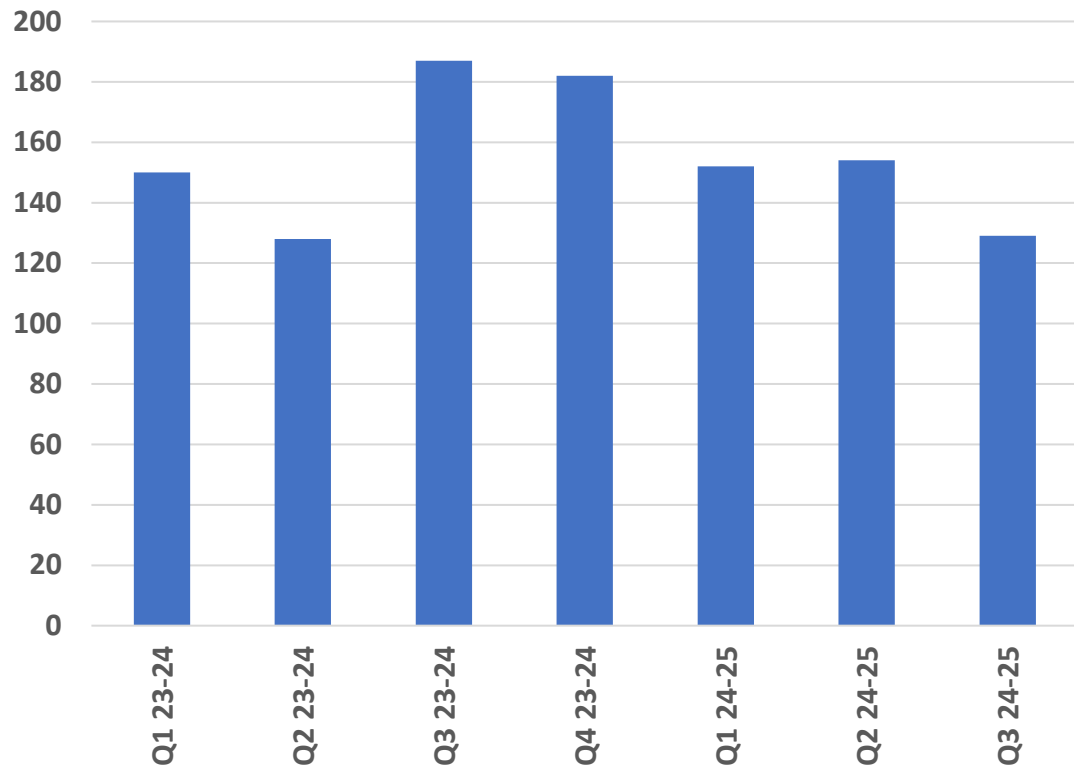

Cleaner, Greener East Cambridgeshire

Maintain a clean and presentable environment by removing graffiti and fly tipped waste from the district

No. reported incidents of all graffiti per month

Successful removal of offensive graffiti within 1 working day

Cleaner, Greener East Cambridgeshire

Maintain a clean and presentable environment by removing graffiti and fly tipped waste from the district

No. reported incidents of fly tips per month

Successful removal of fly tips within 2 working days