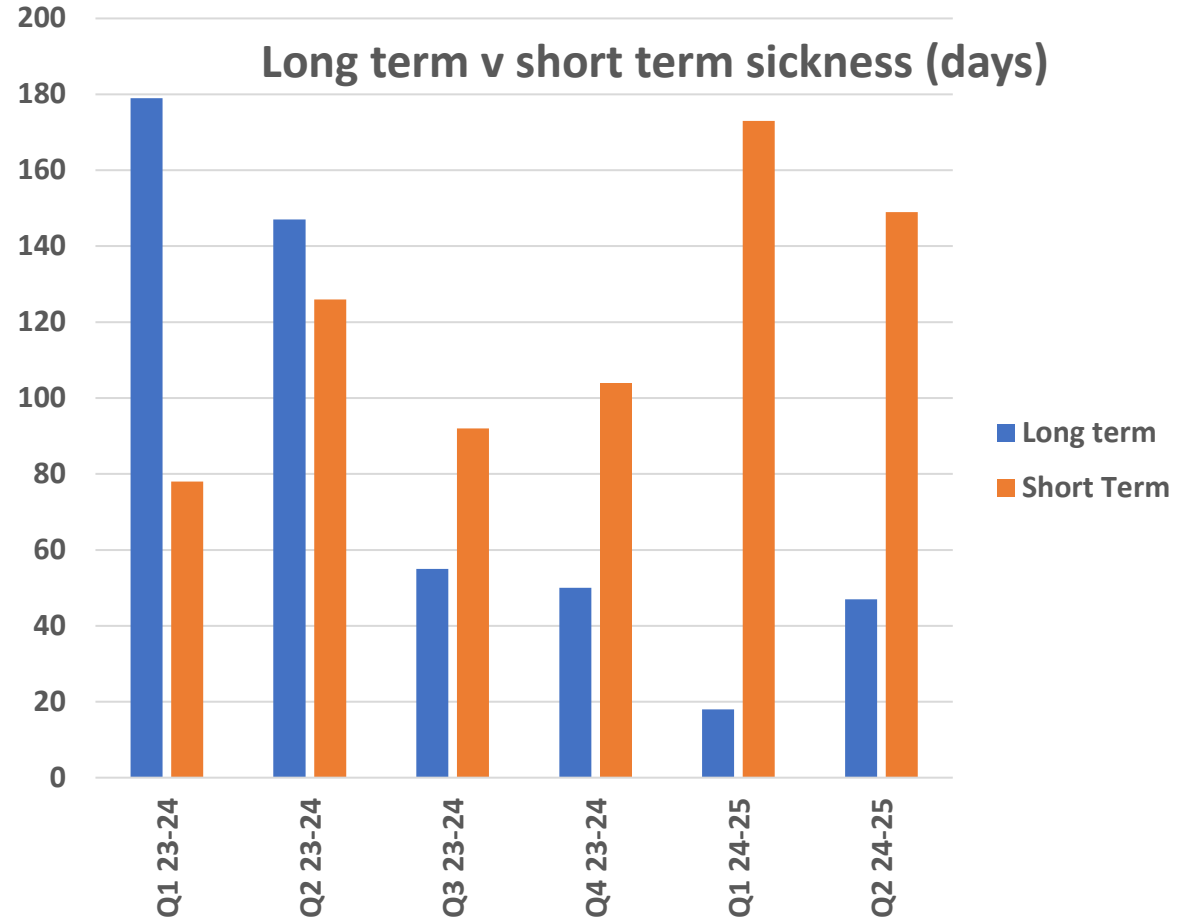

Health and Safety – staff welfare

Accident Incident Score, near misses

Health and safety – staff welfare

Staff sickness

Cleaner, Greener East Cambridgeshire
 Keep the environment of East Cambridgeshire, clean and presentable