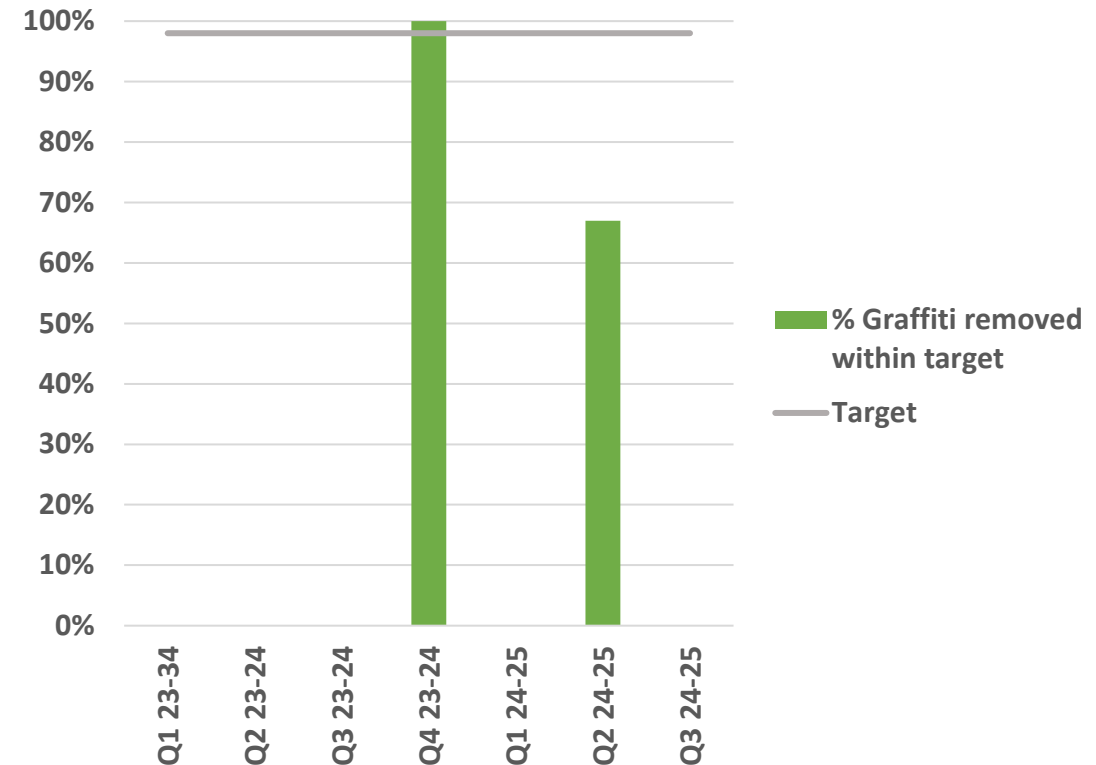

Cleaner, Greener East Cambridgeshire

Keep the environment of East Cambridgeshire, clean and presentable

Average monthly clean streets graded A on random inspection

No. of streets graded C or below for litter on random inspection

Cleaner, Greener East Cambridgeshire

Maintain a clean and presentable environment by removing graffiti and fly tipped waste from the district

No. reported incidents of all graffiti per month

Successful removal of offensive graffiti within 1 working day

Cleaner, Greener East Cambridgeshire

Maintain a clean and presentable environment by removing graffiti and fly tipped waste from the district

No. reported incidents of fly tips per month

Successful removal of fly tips within 2 working days