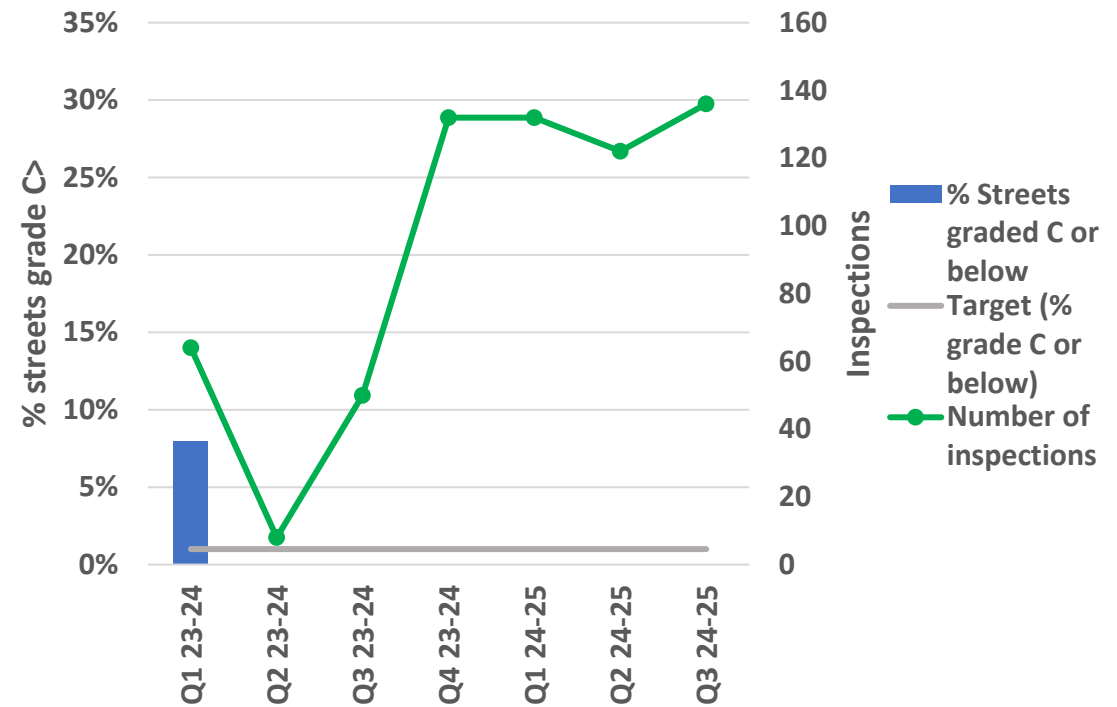

Health and Safety – staff welfare

Accident Incident Score, near misses

Health and safety – staff welfare

Staff sickness

Cleaner, Greener East Cambridgeshire
 Keep the environment of East Cambridgeshire, clean and presentable

Cleaner, Greener East Cambridgeshire

Maintain a clean and presentable environment by removing graffiti and fly tipped waste from the district

No. reported incidents of all graffiti per month

Successful removal of offensive graffiti within 1 working day

Cleaner, Greener East Cambridgeshire

Maintain a clean and presentable environment by removing graffiti and fly tipped waste from the district

No. reported incidents of fly tips per month

Successful removal of fly tips within 2 working days