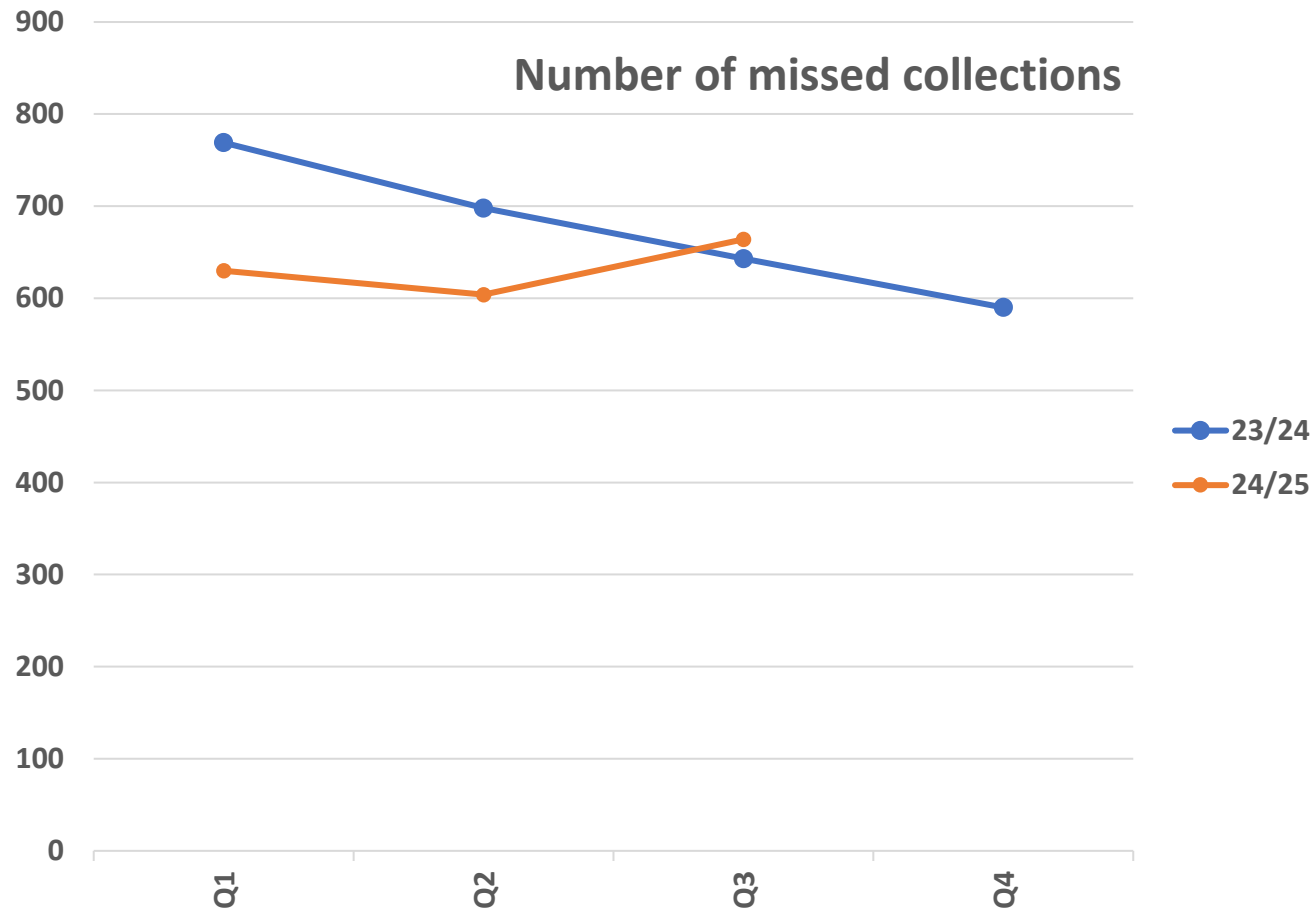

Health and Safety – staff welfare

Accident Incident Score, near misses

Health and safety – staff welfare

Staff sickness

Cleaner, Greener East Cambridgeshire
 Keep the environment of East Cambridgeshire, clean and presentable

Cleaner, Greener East Cambridgeshire

Maintain a clean and presentable environment by removing graffiti and fly tipped waste from the district

No. reported incidents of all graffiti per month

Successful removal of offensive graffiti within 1 working day

Cleaner, Greener East Cambridgeshire

Maintain a clean and presentable environment by removing graffiti and fly tipped waste from the district

No. reported incidents of fly tips per month

Successful removal of fly tips within 2 working days