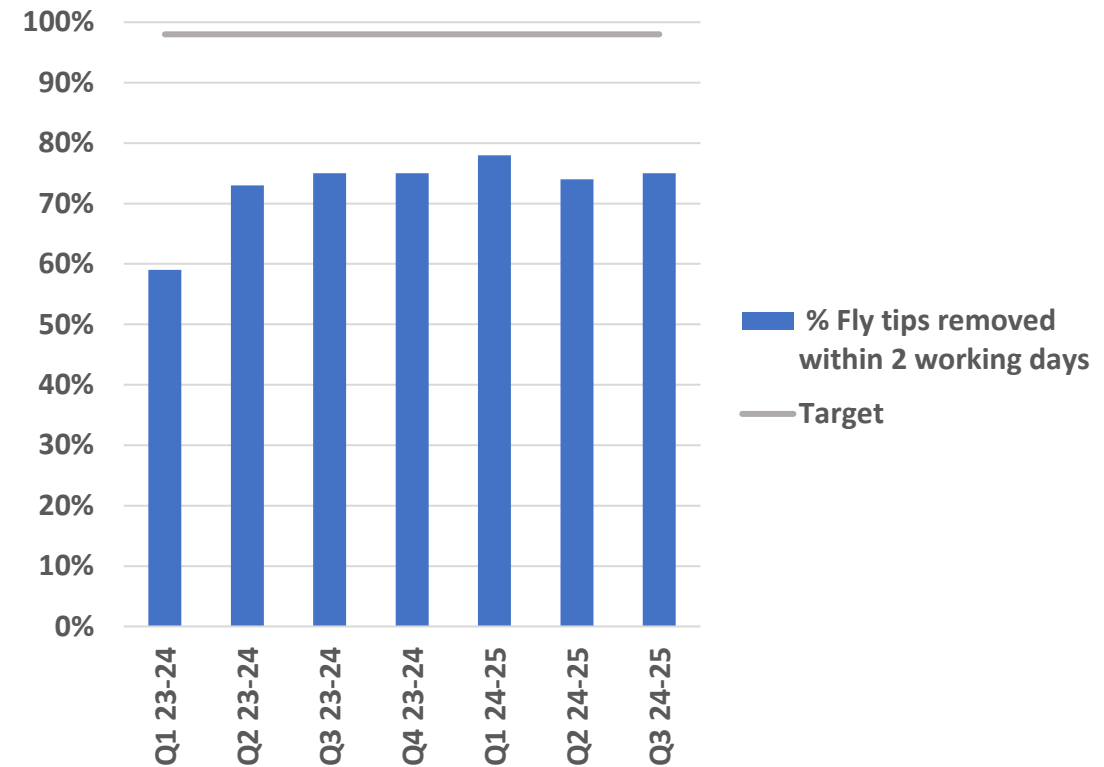

Cleaner, Greener East Cambridgeshire

Maintain a clean and presentable environment by removing graffiti and fly tipped waste from the district

No. reported incidents of all graffiti per month

Successful removal of offensive graffiti within 1 working day

Cleaner, Greener East Cambridgeshire

Maintain a clean and presentable environment by removing graffiti and fly tipped waste from the district

No. reported incidents of fly tips per month

Successful removal of fly tips within 2 working days