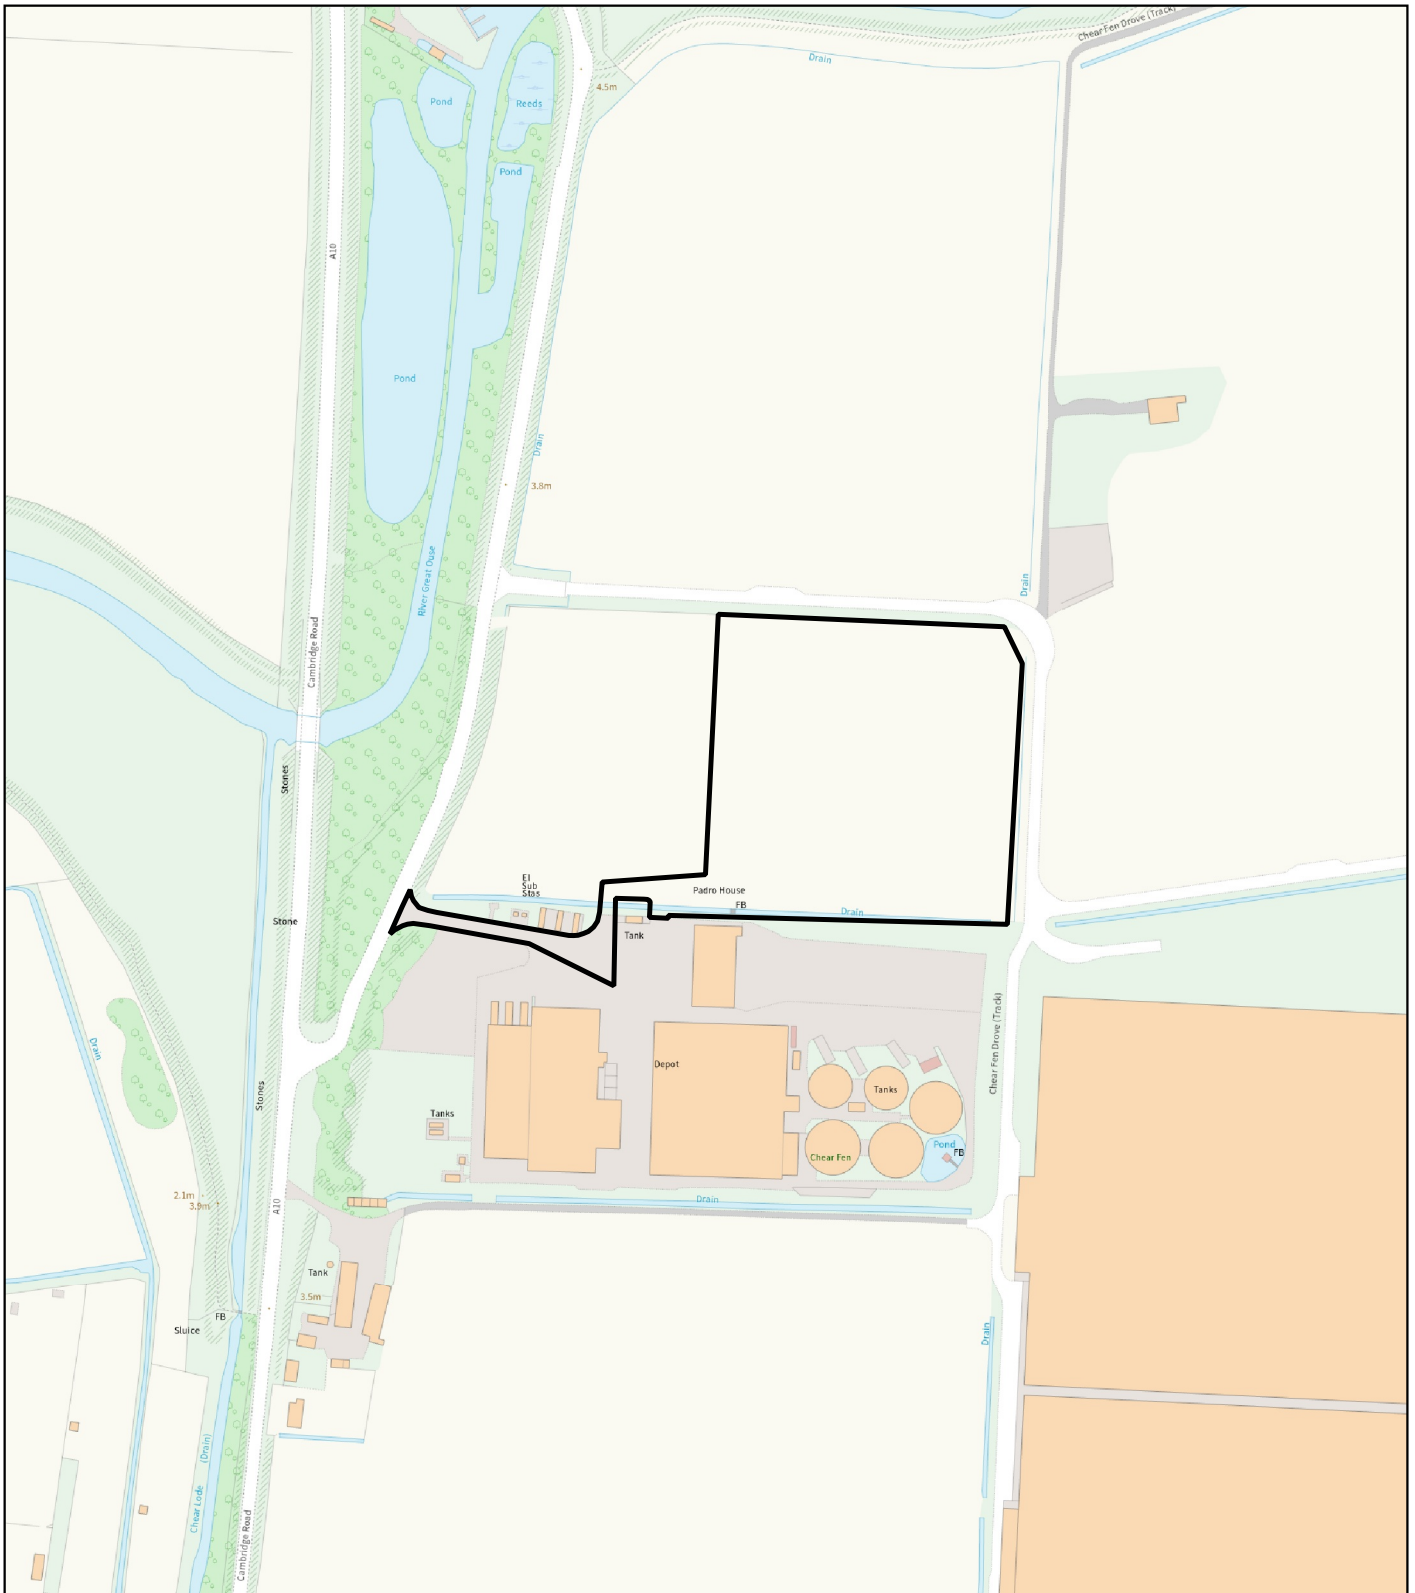

**24/00373/FUM**

Land North Of Padro House  
Cambridge Road  
Stretham  
Cambridgeshire  
CB25 9PZ

Construction of new Anaerobic Digestion Plant, including ancillary plant

To view all of the public access documents relating to this application please use the following web address or scan the QR code:

<https://pa.eastcambs.gov.uk/online-applications/applicationDetails.do?activeTab=summary&keyVal=SBH3FMGGL1V00>

24/00373/FUM

Land North Of Padro House  
Cambridge Road  
Stretham

East Cambridgeshire  
District Council

Date: 21/01/2025  
Scale: 1:10,000

© Crown copyright.  
All rights reserved 100023279 (2024)

24/00373/FUM

Land North Of Padro House  
Cambridge Road  
Stretham

East Cambridgeshire  
District Council

Date: 21/01/2025  
Scale: 1:4,000