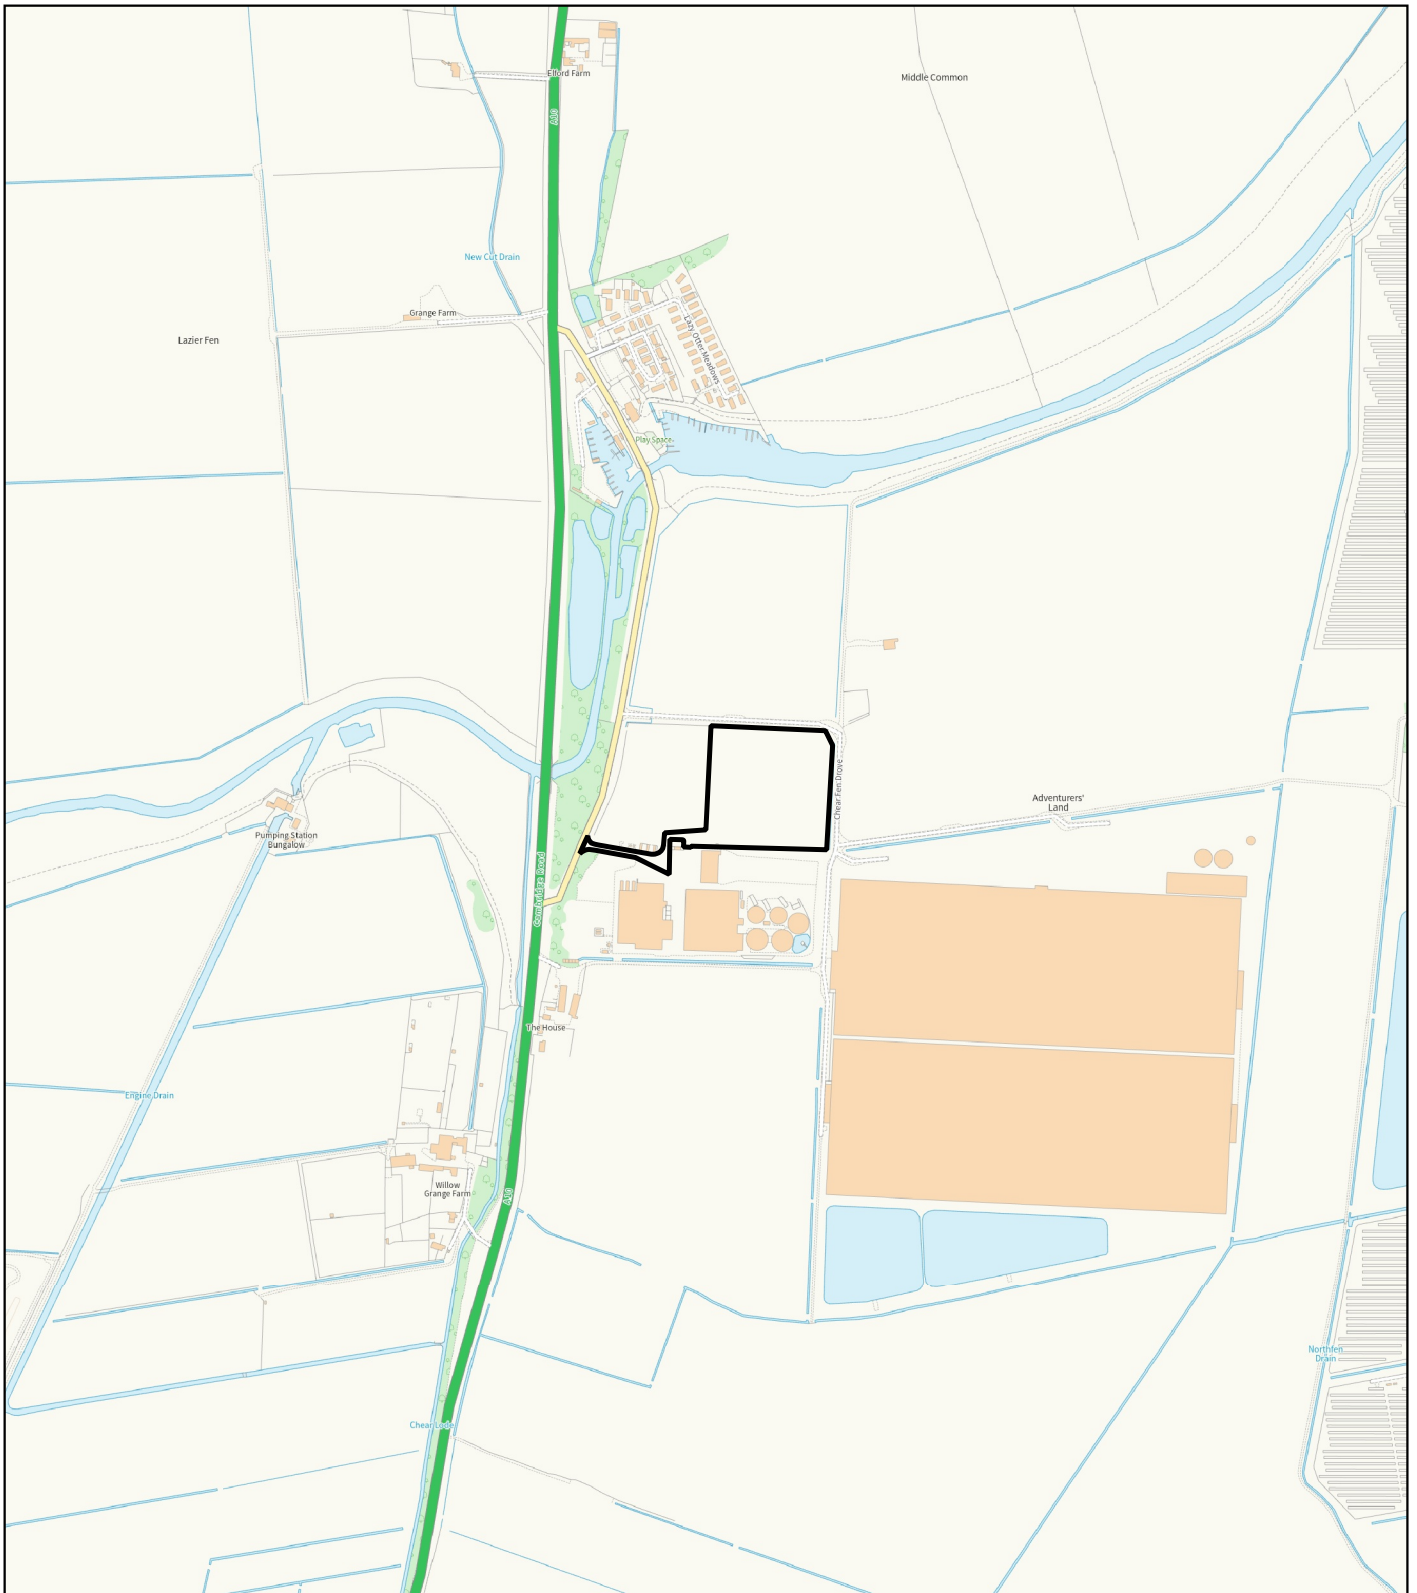

**24/00373/FUM**

Land North Of Padro House  
Cambridge Road  
Stretham  
Cambridgeshire  
CB25 9PZ

Construction of new Anaerobic Digestion Plant, including ancillary plant

To view all of the public access documents relating to this application please use the following web address or scan the QR code:

<https://pa.eastcambs.gov.uk/online-applications/applicationDetails.do?activeTab=summary&keyVal=SBH3FMGGL1V00>

24/00373/FUM

Land North Of Padro House  
Cambridge Road  
Stretham

East Cambridgeshire  
District Council

Date: 21/01/2025  
Scale: 1:10,000

© Crown copyright.  
All rights reserved 100023279 (2024)

24/00373/FUM

Land North Of Padro House  
Cambridge Road  
Stretham

East Cambridgeshire  
District Council

Date: 21/01/2025  
Scale: 1:4,000