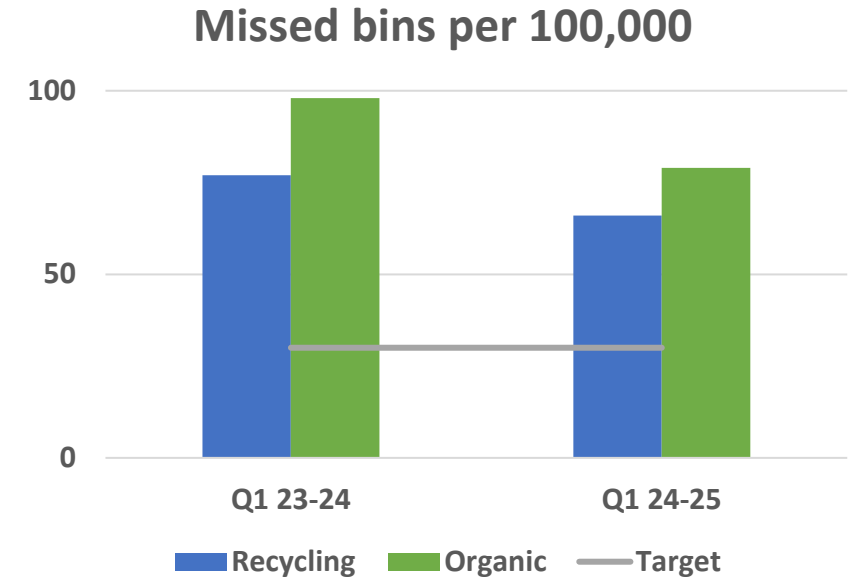

Health and Safety – staff welfare

Accident Incident Score, near misses

Health and safety – staff welfare

Staff sickness

Cleaner, Greener East Cambridgeshire
Keep the environment of East Cambridgeshire, clean and presentable