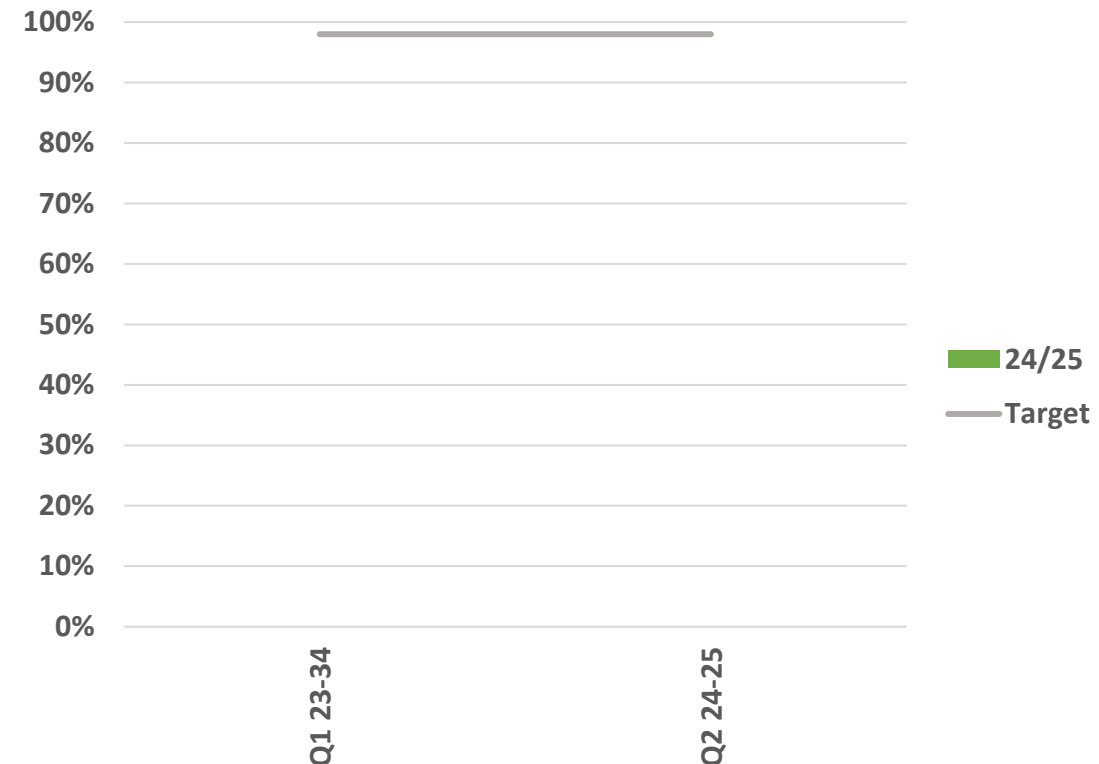

Cleaner, Greener East Cambridgeshire

Keep the environment of East Cambridgeshire, clean and presentable

Average monthly clean streets graded A on random inspection

No. of streets graded C or below for litter on random inspection

Cleaner, Greener East Cambridgeshire

Maintain a clean and presentable environment by removing graffiti and fly tipped waste from the district

No. reported incidents of all graffiti per month

Successful removal of offensive graffiti within 1 working day

Cleaner, Greener East Cambridgeshire

Maintain a clean and presentable environment by removing graffiti and fly tipped waste from the district

No. reported incidents of fly tips per month

Successful removal of fly tips within 2 working days