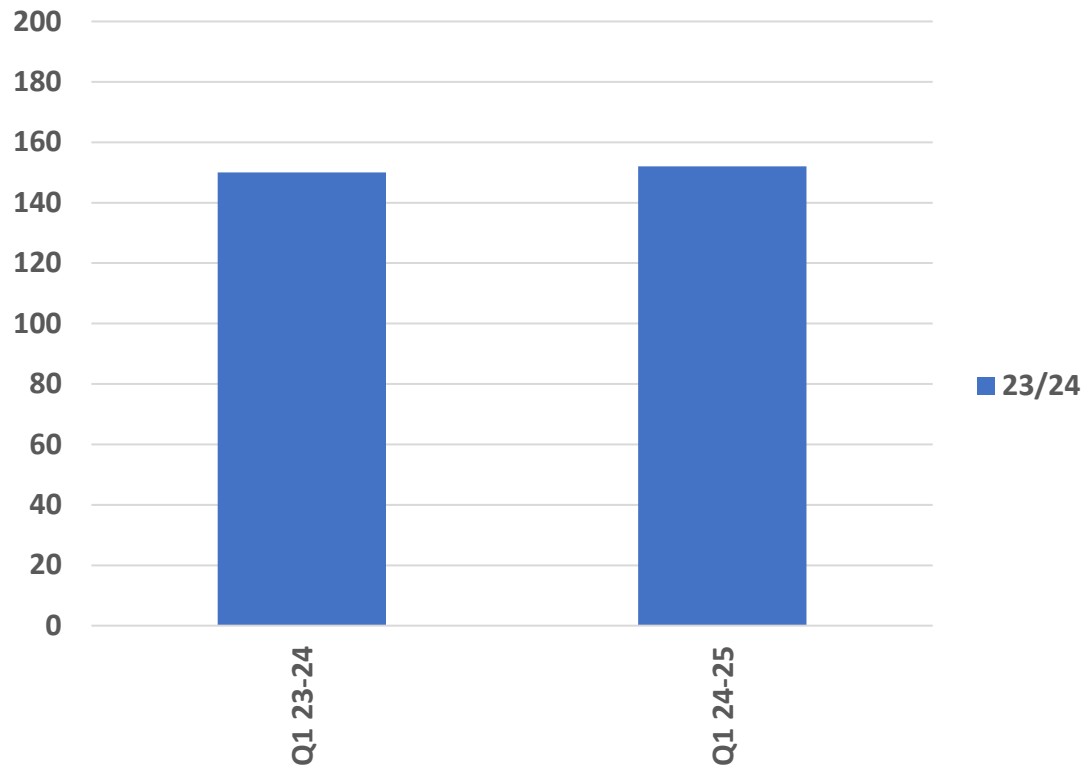

Cleaner, Greener East Cambridgeshire

Maintain a clean and presentable environment by removing graffiti and fly tipped waste from the district

No. reported incidents of all graffiti per month

Successful removal of offensive graffiti within 1 working day

Cleaner, Greener East Cambridgeshire

Maintain a clean and presentable environment by removing graffiti and fly tipped waste from the district

No. reported incidents of fly tips per month

Successful removal of fly tips within 2 working days