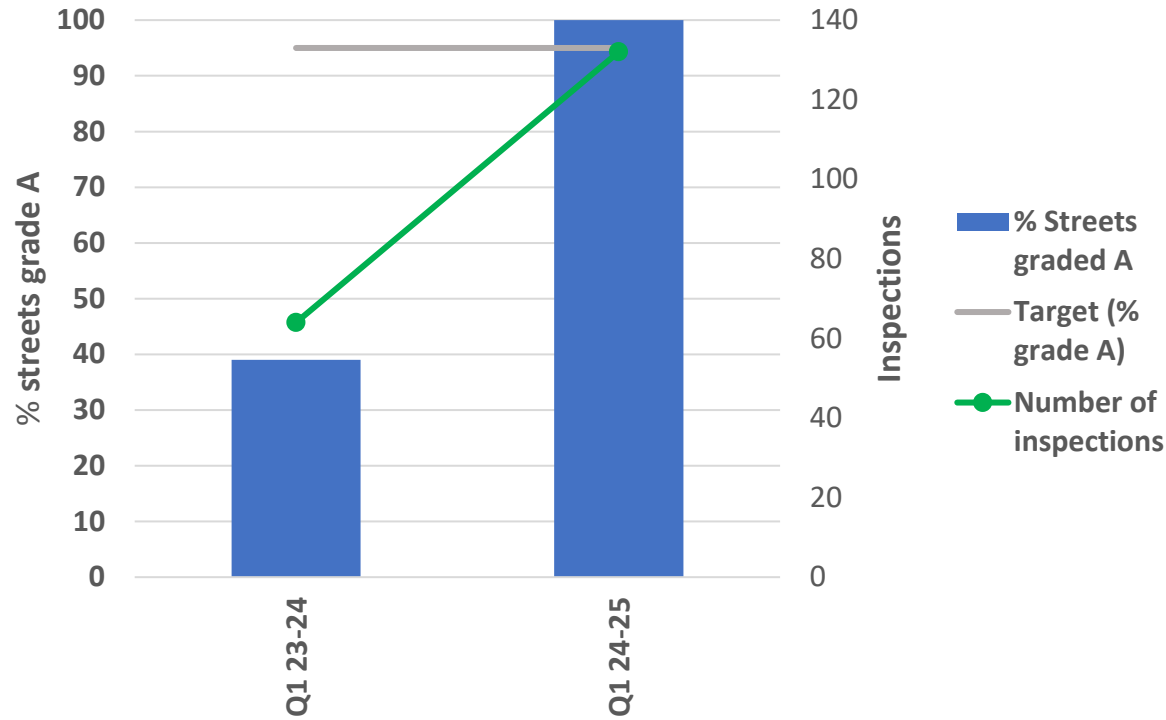

Cleaner, Greener East Cambridgeshire

Keep the environment of East Cambridgeshire, clean and presentable

Average monthly clean streets graded A on random inspection