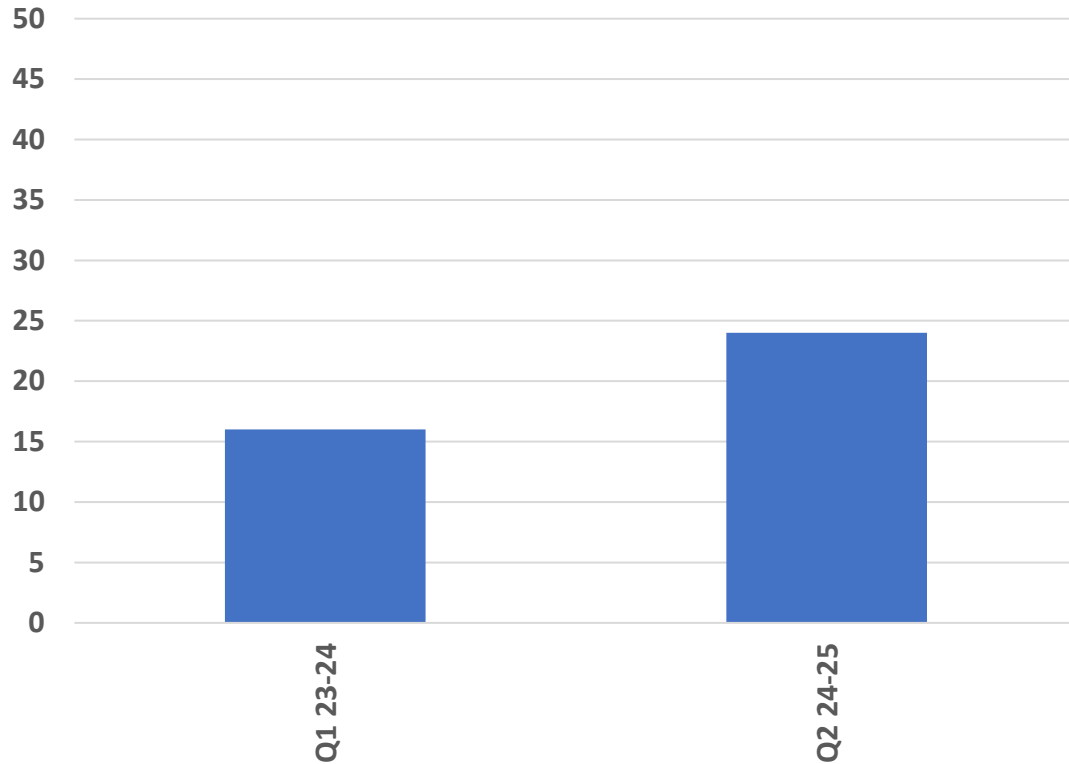

Cleaner, Greener East Cambridgeshire

Keep the environment of East Cambridgeshire, clean and presentable

Average monthly clean streets graded A on random inspection

No. of streets graded C or below for litter on random inspection

Cleaner, Greener East Cambridgeshire

Maintain a clean and presentable environment by removing graffiti and fly tipped waste from the district

No. reported incidents of all graffiti per month

Successful removal of offensive graffiti within 1 working day

Cleaner, Greener East Cambridgeshire

Maintain a clean and presentable environment by removing graffiti and fly tipped waste from the district

No. reported incidents of fly tips per month

Successful removal of fly tips within 2 working days