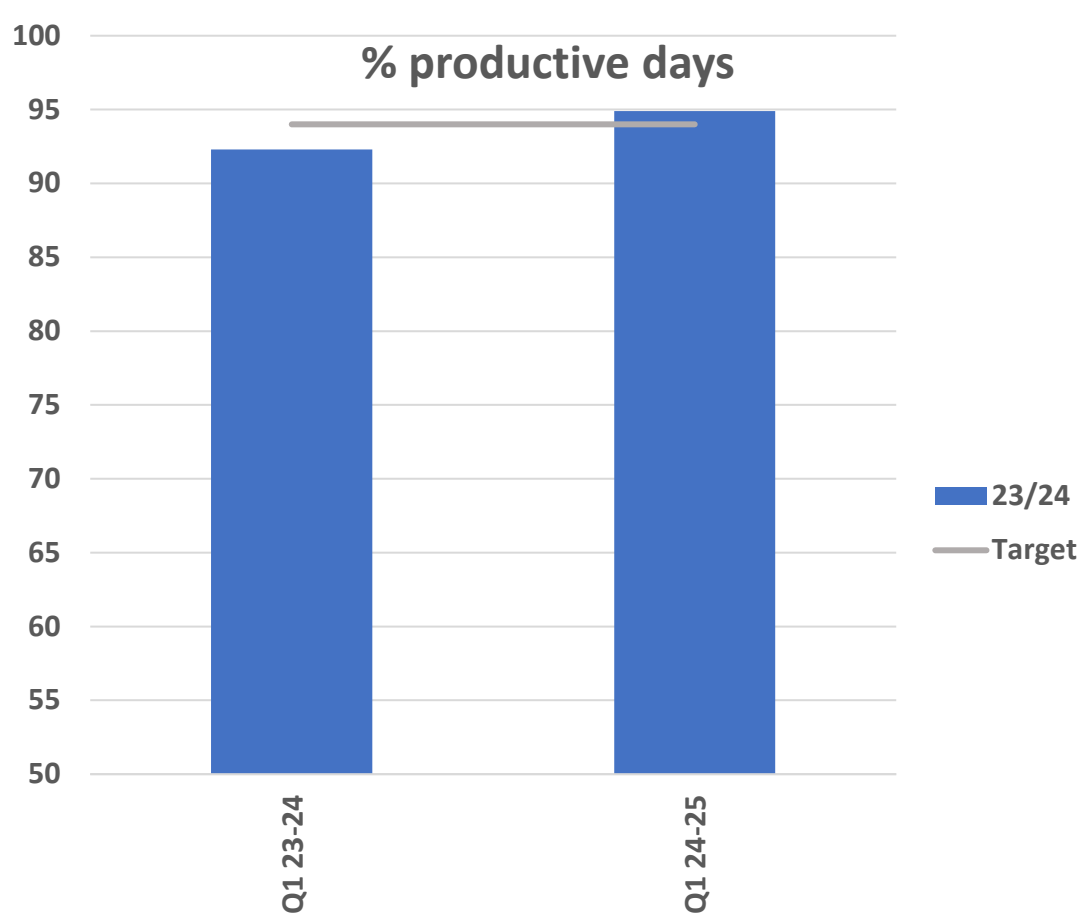

Health and Safety – staff welfare

Accident Incident Score, near misses

Health and safety – staff welfare

Staff sickness

Cleaner, Greener East Cambridgeshire
Keep the environment of East Cambridgeshire, clean and presentable

Cleaner, Greener East Cambridgeshire

Maintain a clean and presentable environment by removing graffiti and fly tipped waste from the district

No. reported incidents of fly tips per month

Successful removal of fly tips within 2 working days