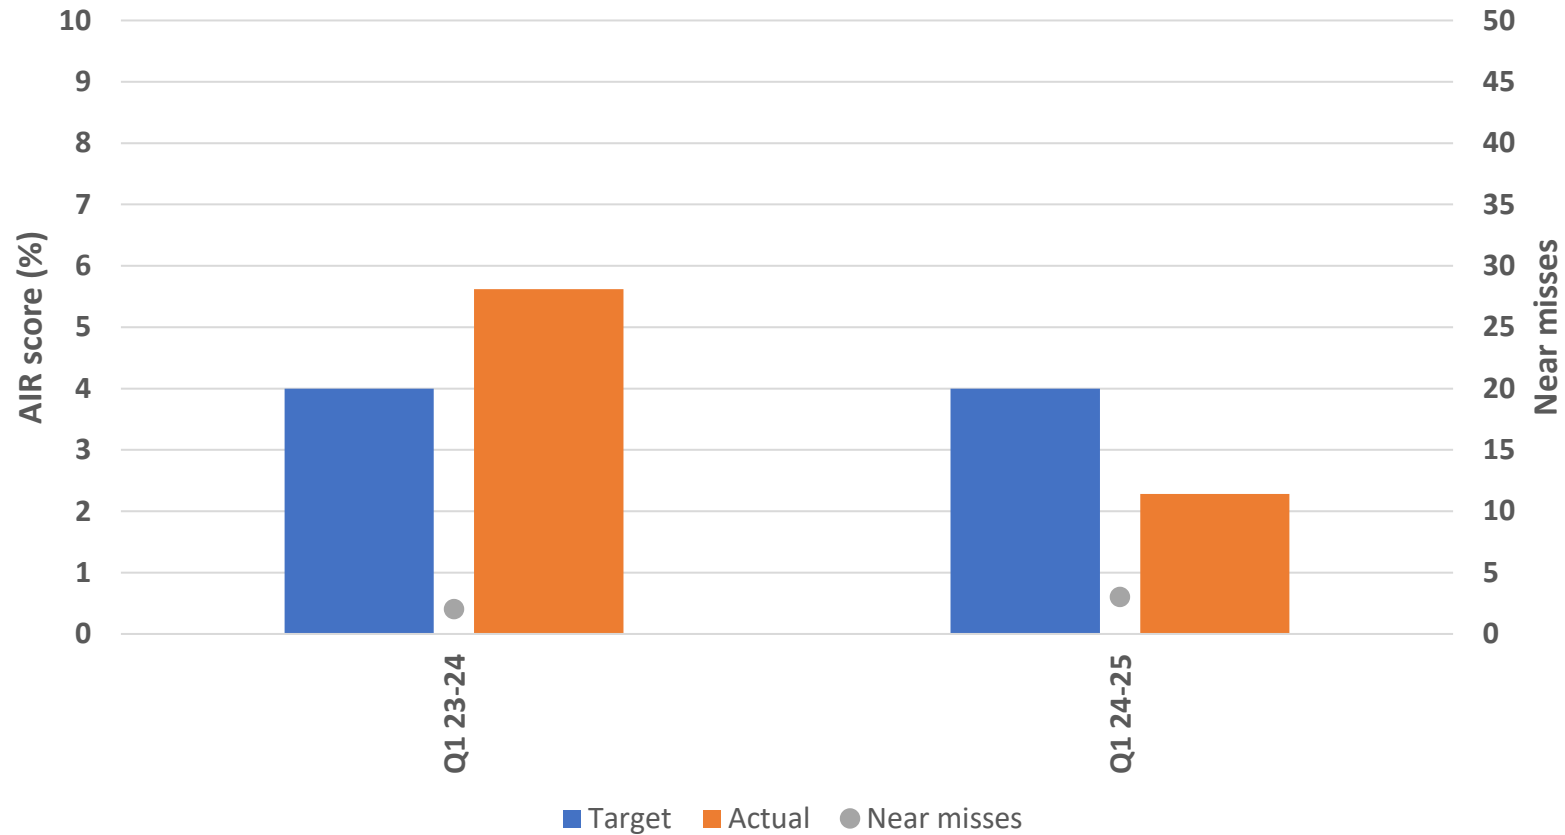

Health and Safety – staff welfare

Accident Incident Score, near misses

Health and safety – staff welfare

Staff sickness

Cleaner, Greener East Cambridgeshire
Keep the environment of East Cambridgeshire, clean and presentable

Cleaner, Greener East Cambridgeshire

Keep the environment of East Cambridgeshire, clean and presentable

Average monthly clean streets graded A on random inspection

No. of streets graded C or below for litter on random inspection

Cleaner, Greener East Cambridgeshire

Maintain a clean and presentable environment by removing graffiti and fly tipped waste from the district

No. reported incidents of all graffiti per month

Successful removal of offensive graffiti within 1 working day

Cleaner, Greener East Cambridgeshire

Maintain a clean and presentable environment by removing graffiti and fly tipped waste from the district

No. reported incidents of fly tips per month

Successful removal of fly tips within 2 working days