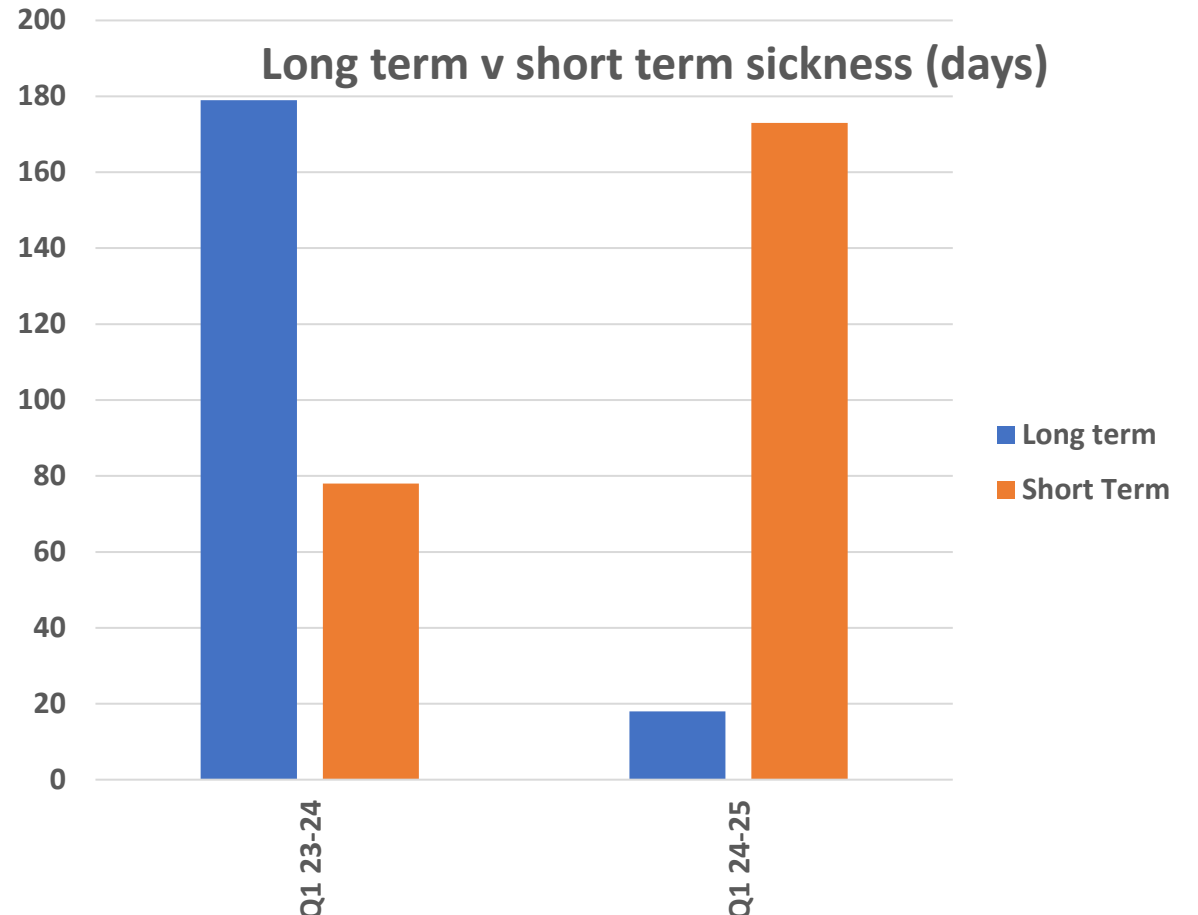

Health and Safety – staff welfare

Accident Incident Score, near misses

Health and safety – staff welfare

Staff sickness

Cleaner, Greener East Cambridgeshire
Keep the environment of East Cambridgeshire, clean and presentable