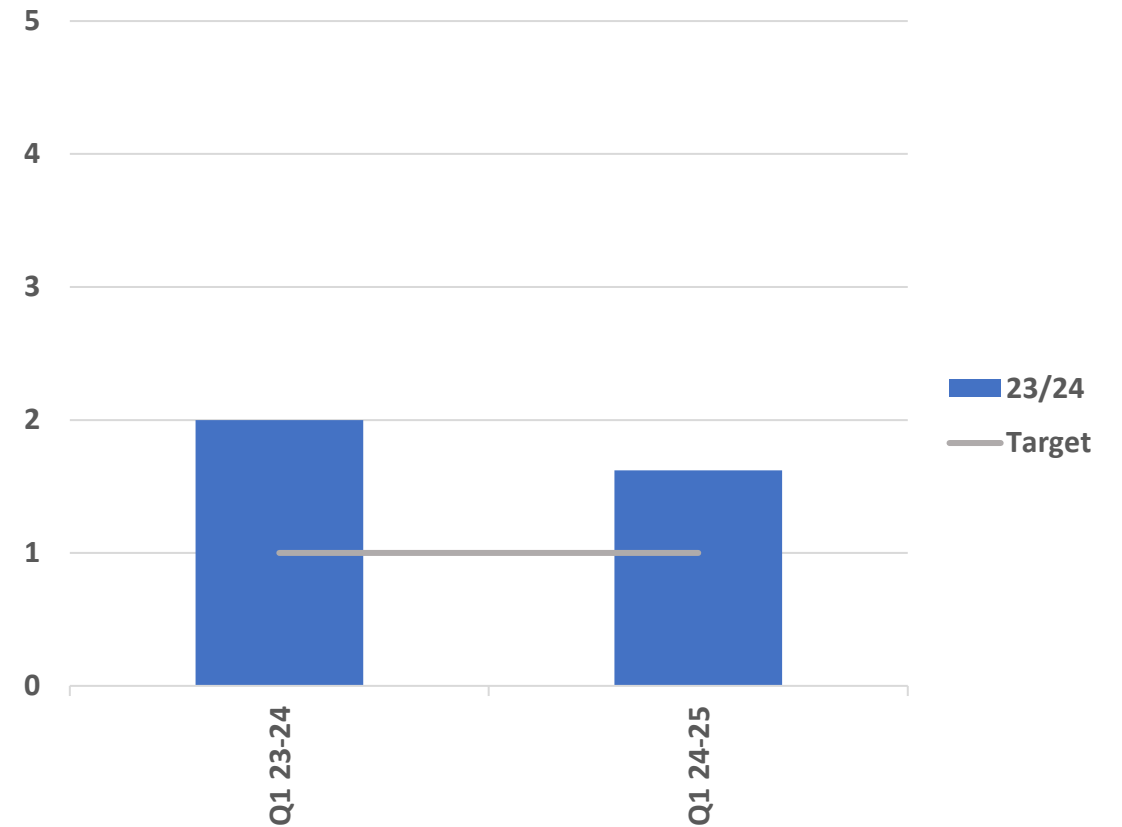

Cleaner, Greener East Cambridgeshire

Maintain a clean and presentable environment by removing graffiti and fly tipped waste from the district

No. reported incidents of all graffiti per month

Successful removal of offensive graffiti within 1 working day

Cleaner, Greener East Cambridgeshire

Maintain a clean and presentable environment by removing graffiti and fly tipped waste from the district

No. reported incidents of fly tips per month

Successful removal of fly tips within 2 working days

Cleaner, Greener East Cambridgeshire *Overflowing street bins (per 100 bins)*

Litter bins

Dog bins

Cleaner, Greener East Cambridgeshire

Reduce waste sent to landfill wherever possible, maximising the district's recycling rate: