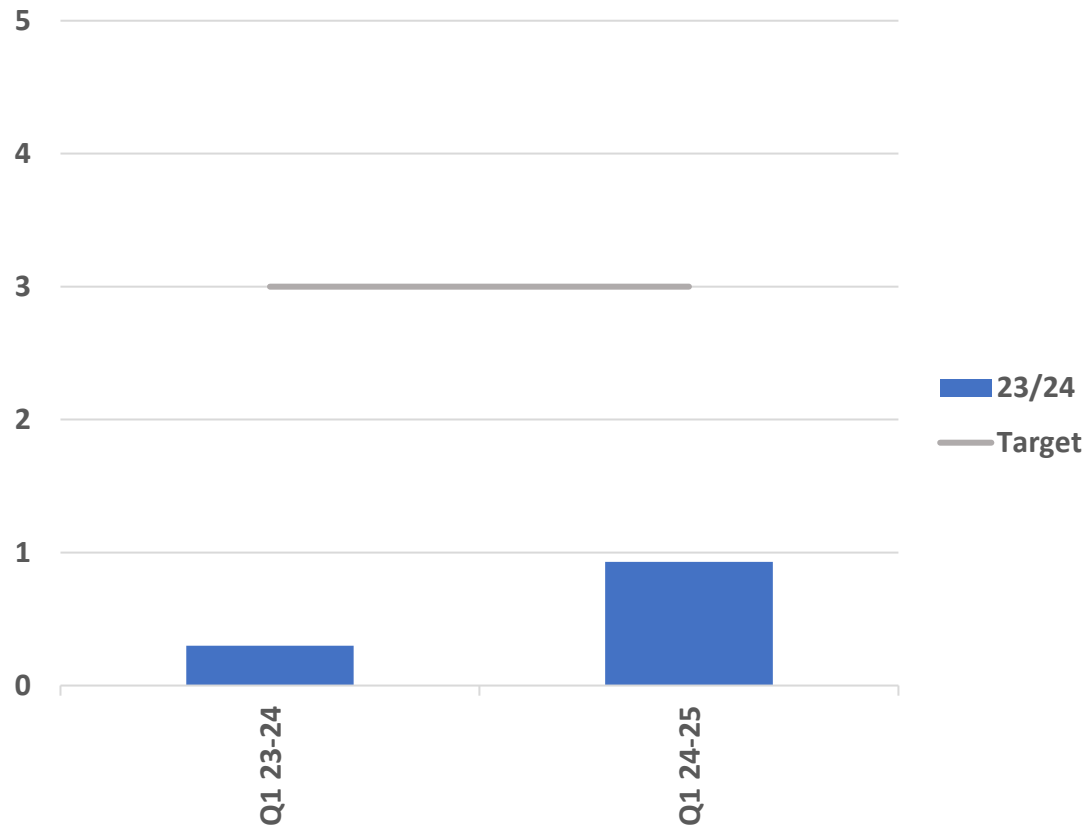

Cleaner, Greener East Cambridgeshire

Maintain a clean and presentable environment by removing graffiti and fly tipped waste from the district

No. reported incidents of all graffiti per month

Successful removal of offensive graffiti within 1 working day

Cleaner, Greener East Cambridgeshire

Maintain a clean and presentable environment by removing graffiti and fly tipped waste from the district

No. reported incidents of fly tips per month

Successful removal of fly tips within 2 working days

Cleaner, Greener East Cambridgeshire *Overflowing street bins (per 100 bins)*

Litter bins

Dog bins

Cleaner, Greener East Cambridgeshire

Reduce waste sent to landfill wherever possible, maximising the district's recycling rate: