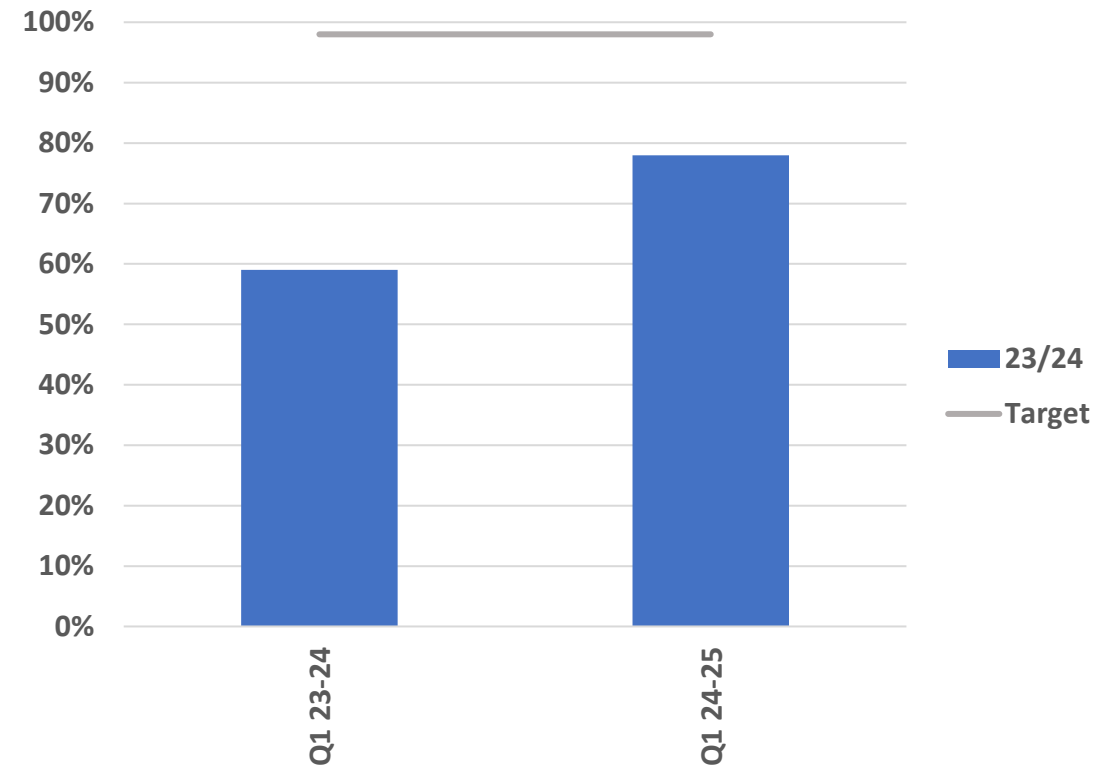

Cleaner, Greener East Cambridgeshire

Maintain a clean and presentable environment by removing graffiti and fly tipped waste from the district

No. reported incidents of all graffiti per month

Successful removal of offensive graffiti within 1 working day

Cleaner, Greener East Cambridgeshire

Maintain a clean and presentable environment by removing graffiti and fly tipped waste from the district

No. reported incidents of fly tips per month

Successful removal of fly tips within 2 working days