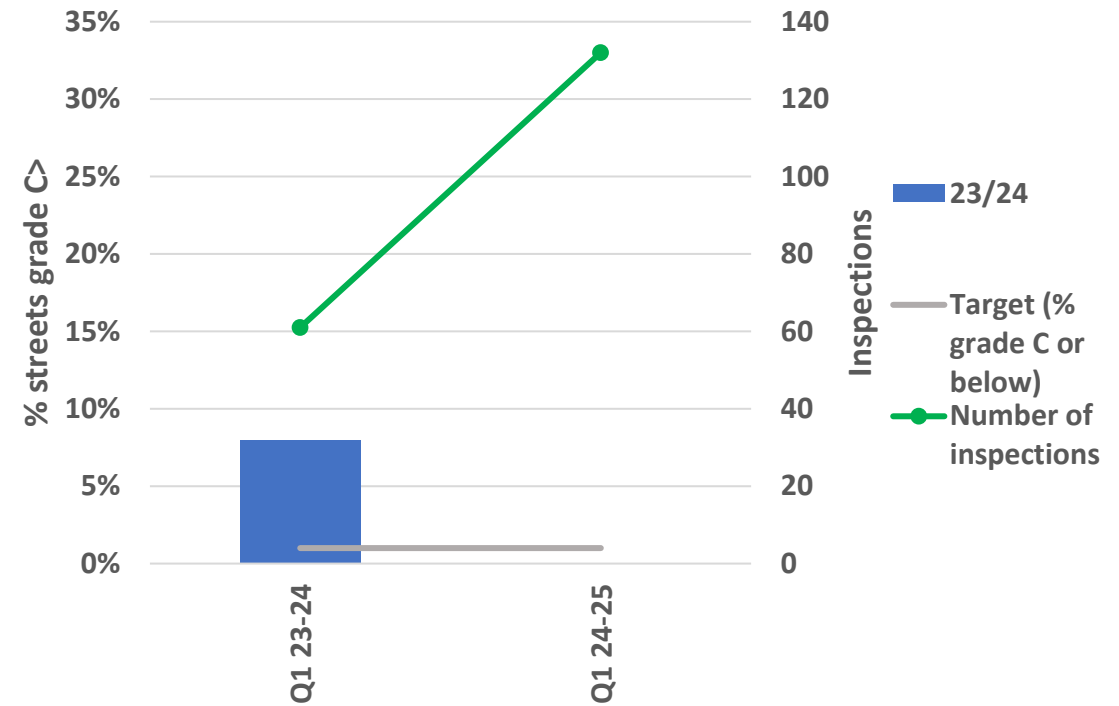

Health and Safety – staff welfare

Accident Incident Score, near misses

Health and safety – staff welfare

Staff sickness

Cleaner, Greener East Cambridgeshire
Keep the environment of East Cambridgeshire, clean and presentable

Cleaner, Greener East Cambridgeshire

Maintain a clean and presentable environment by removing graffiti and fly tipped waste from the district

No. reported incidents of all graffiti per month

Successful removal of offensive graffiti within 1 working day

Cleaner, Greener East Cambridgeshire

Maintain a clean and presentable environment by removing graffiti and fly tipped waste from the district

No. reported incidents of fly tips per month

Successful removal of fly tips within 2 working days