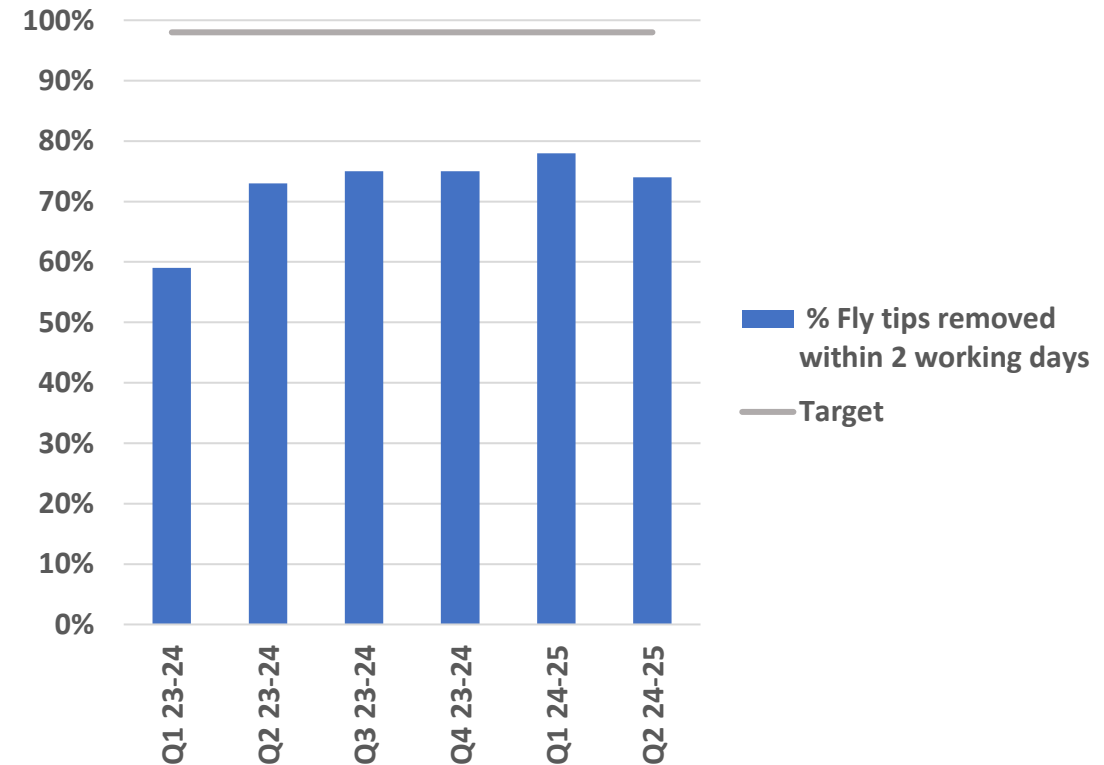

Cleaner, Greener East Cambridgeshire

Maintain a clean and presentable environment by removing graffiti and fly tipped waste from the district

No. reported incidents of all graffiti per month

Successful removal of offensive graffiti within 1 working day

Cleaner, Greener East Cambridgeshire

Maintain a clean and presentable environment by removing graffiti and fly tipped waste from the district

No. reported incidents of fly tips per month

Successful removal of fly tips within 2 working days