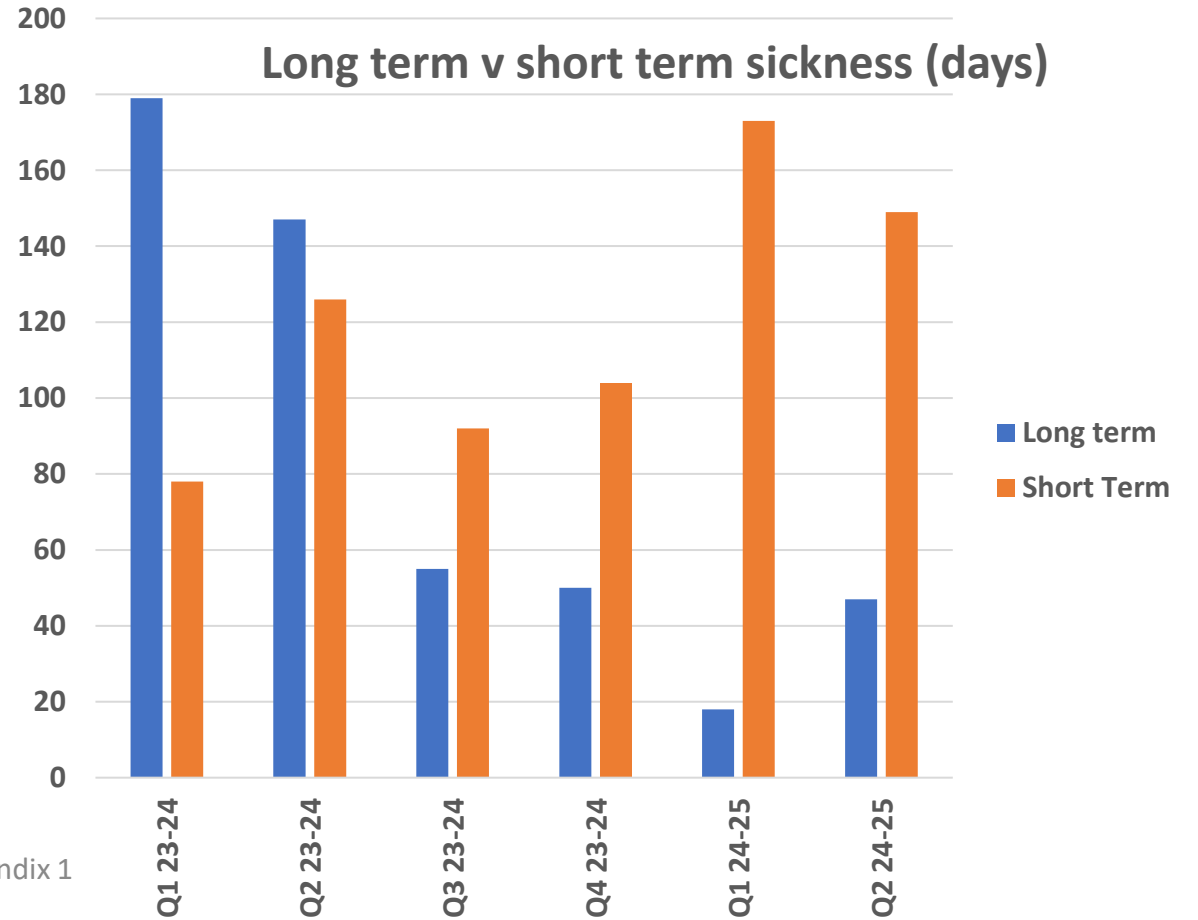

Health and Safety – staff welfare

Accident Incident Score, near misses

Health and safety – staff welfare

Staff sickness

Appendix 1

Cleaner, Greener East Cambridgeshire
 Keep the environment of East Cambridgeshire, clean and presentable