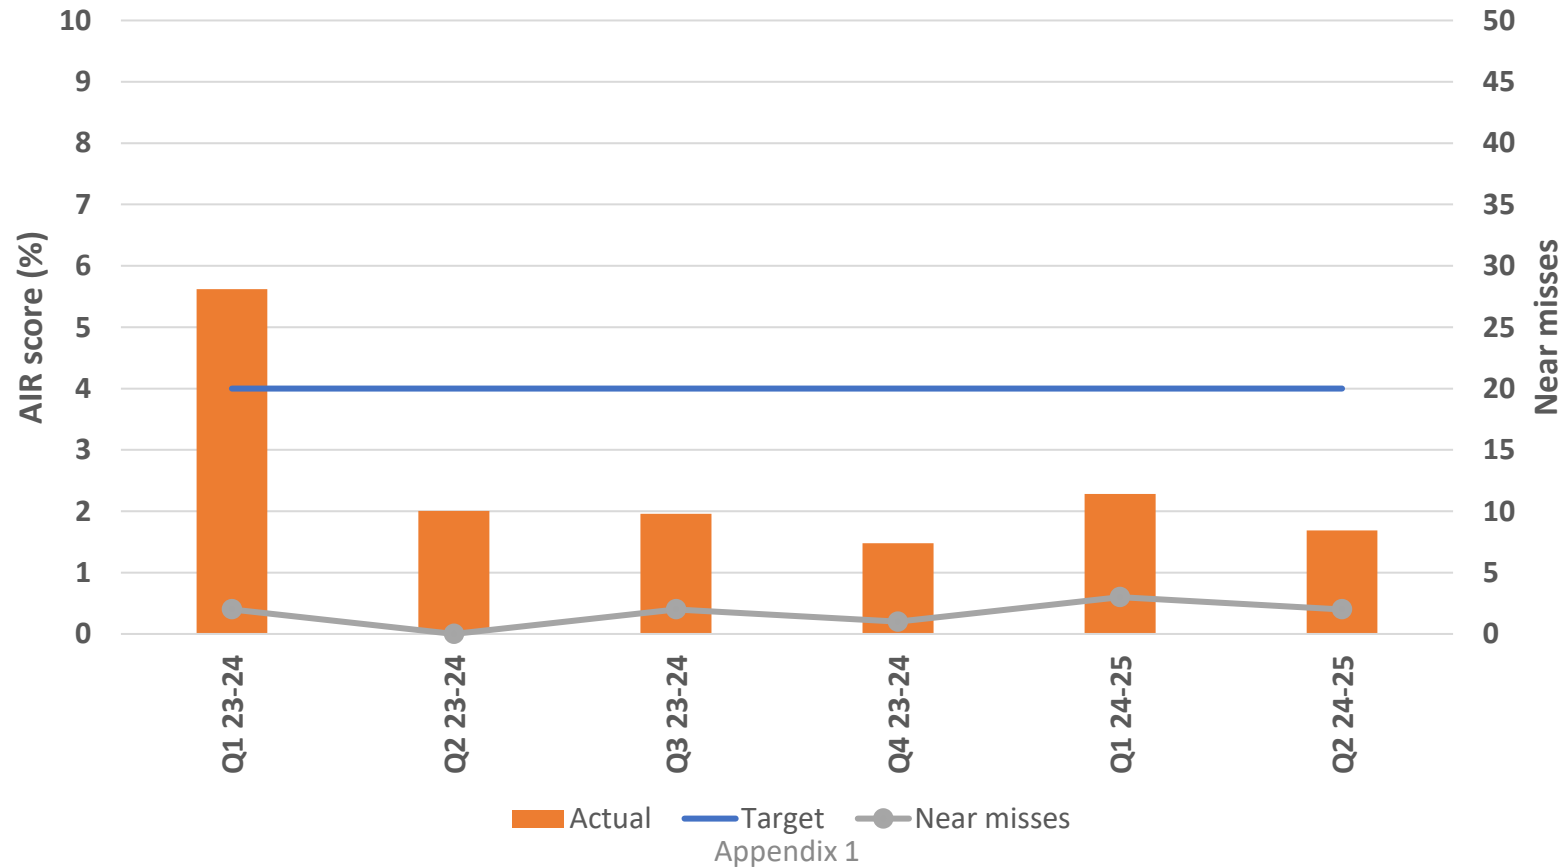

Health and Safety – staff welfare

Accident Incident Score, near misses