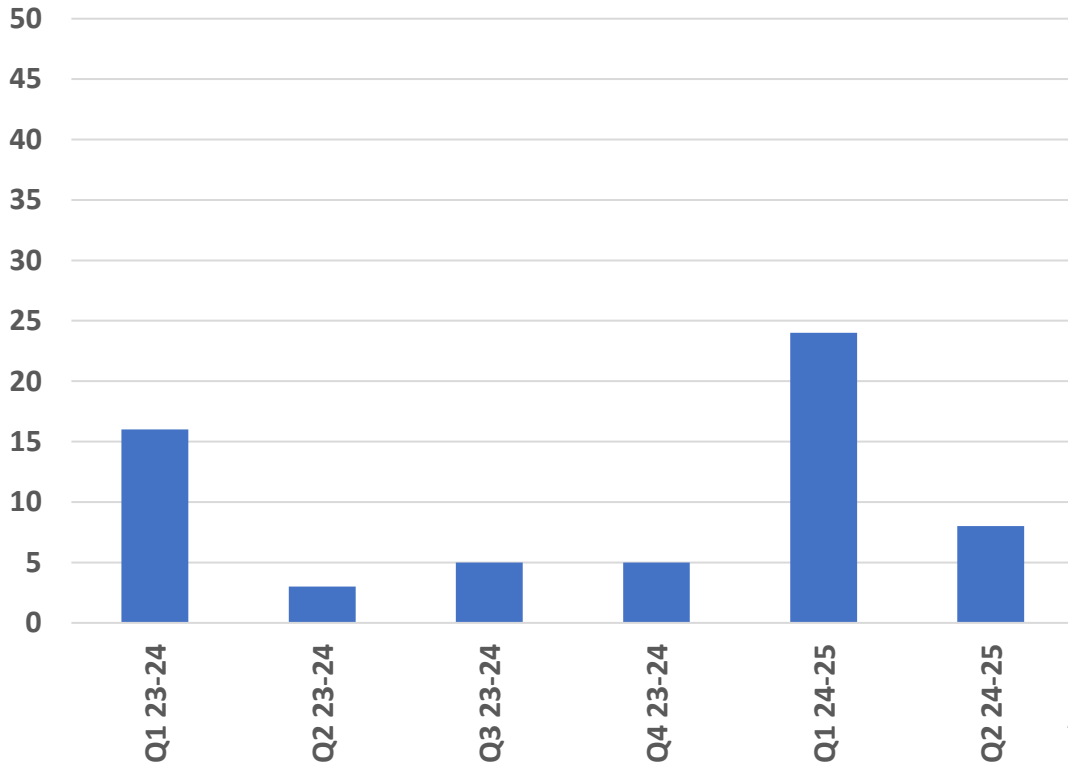

Appendix 1

Cleaner, Greener East Cambridgeshire

Keep the environment of East Cambridgeshire, clean and presentable

Average monthly clean streets graded A on random inspection

No. of streets graded C or below for litter on random inspection

Cleaner, Greener East Cambridgeshire

Maintain a clean and presentable environment by removing graffiti and fly tipped waste from the district

No. reported incidents of all graffiti per month

Successful removal of offensive graffiti within 1 working day

Cleaner, Greener East Cambridgeshire

Maintain a clean and presentable environment by removing graffiti and fly tipped waste from the district

No. reported incidents of fly tips per month

Successful removal of fly tips within 2 working days