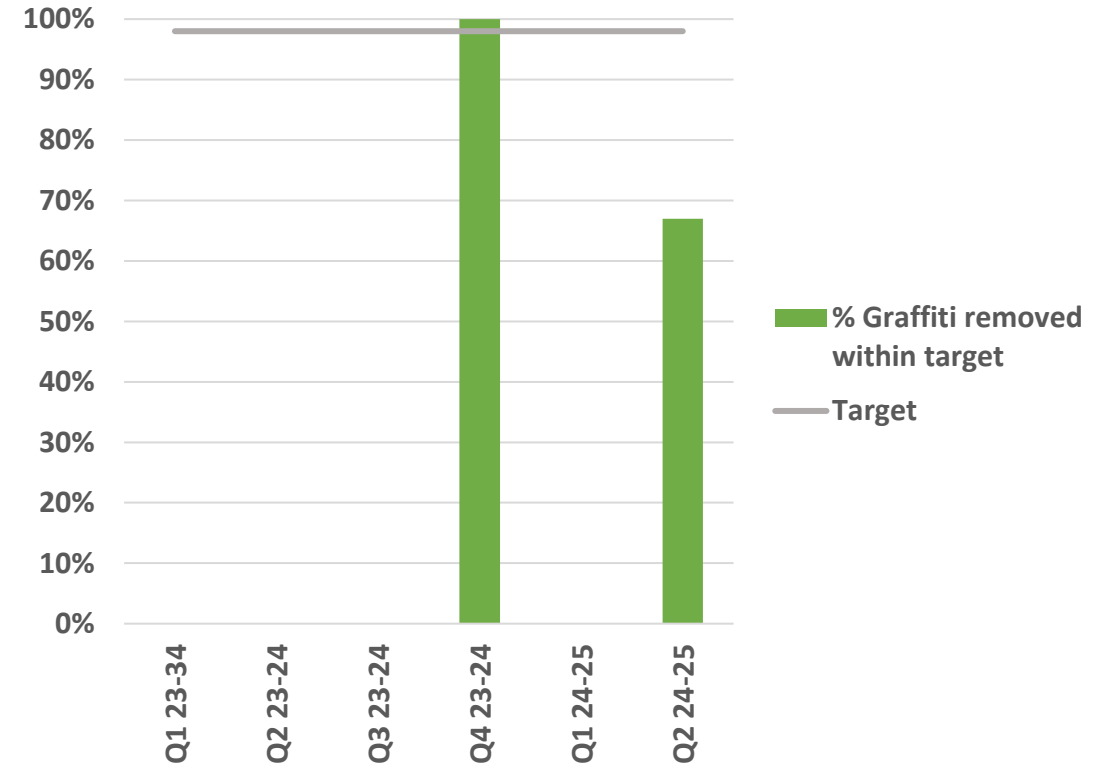

Appendix 1

Cleaner, Greener East Cambridgeshire

Keep the environment of East Cambridgeshire, clean and presentable

Average monthly clean streets graded A on random inspection

No. of streets graded C or below for litter on random inspection

Cleaner, Greener East Cambridgeshire

Maintain a clean and presentable environment by removing graffiti and fly tipped waste from the district

No. reported incidents of all graffiti per month

Successful removal of offensive graffiti within 1 working day

Cleaner, Greener East Cambridgeshire

Maintain a clean and presentable environment by removing graffiti and fly tipped waste from the district

No. reported incidents of fly tips per month

Successful removal of fly tips within 2 working days