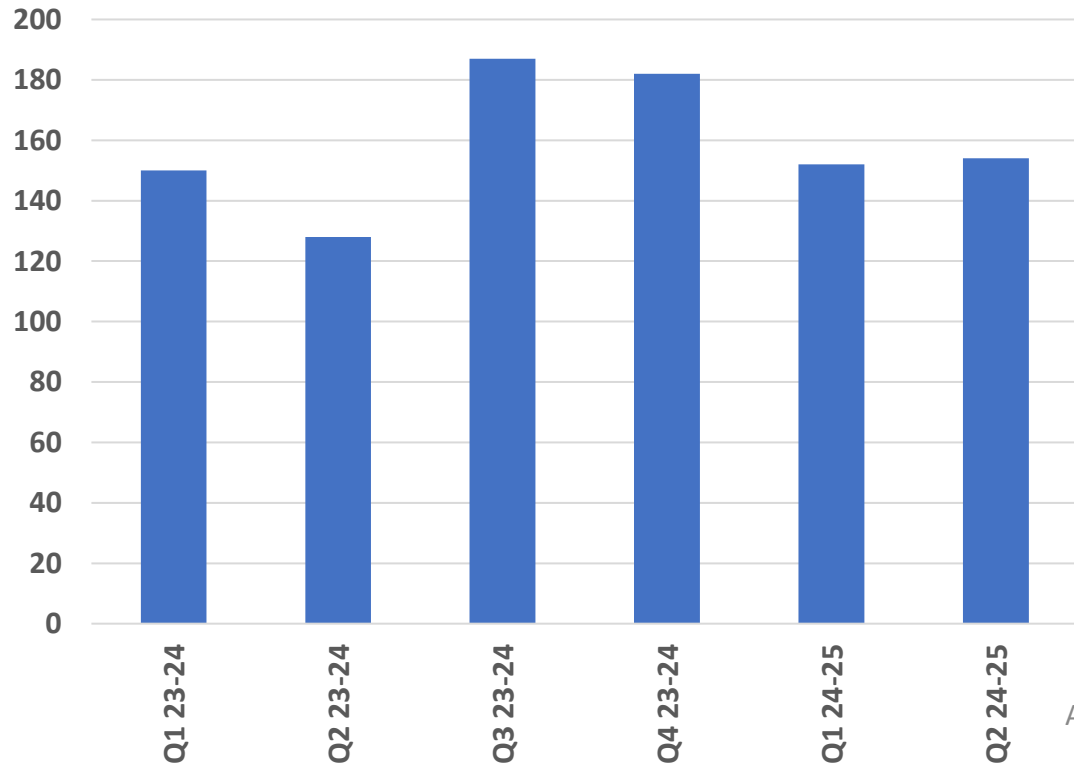

Cleaner, Greener East Cambridgeshire

Maintain a clean and presentable environment by removing graffiti and fly tipped waste from the district

No. reported incidents of all graffiti per month

Successful removal of offensive graffiti within 1 working day

Cleaner, Greener East Cambridgeshire

Maintain a clean and presentable environment by removing graffiti and fly tipped waste from the district

No. reported incidents of fly tips per month

Successful removal of fly tips within 2 working days