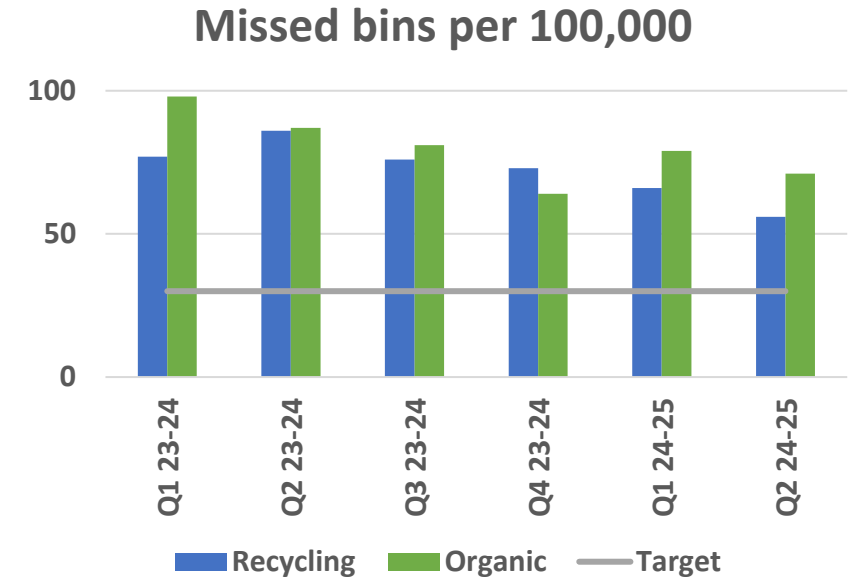

Health and Safety – staff welfare

Accident Incident Score, near misses

Health and safety – staff welfare

Staff sickness

Appendix 1

Cleaner, Greener East Cambridgeshire
 Keep the environment of East Cambridgeshire, clean and presentable

Appendix 1

Cleaner, Greener East Cambridgeshire

Keep the environment of East Cambridgeshire, clean and presentable

Average monthly clean streets graded A on random inspection

No. of streets graded C or below for litter on random inspection

Cleaner, Greener East Cambridgeshire

Overflowing street bins (per 100 bins)

Litter bins

Dog bins

Cleaner, Greener East Cambridgeshire

Reduce waste sent to landfill wherever possible, maximising the district's recycling rate: