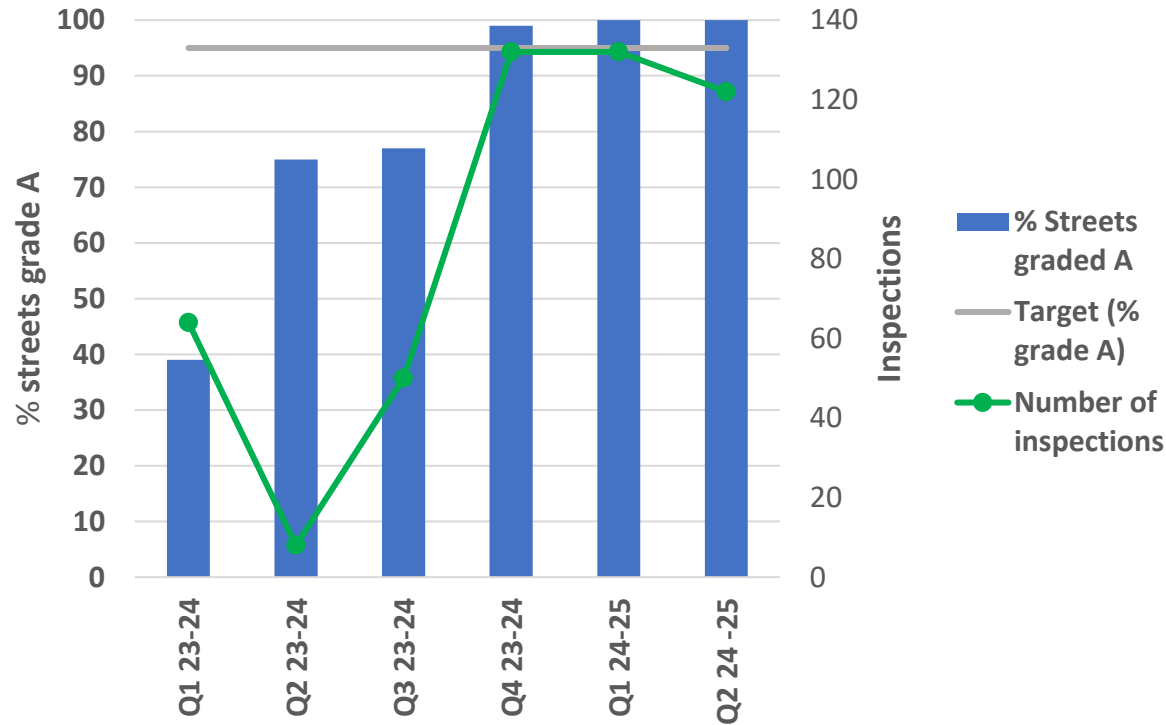

Appendix 1

Cleaner, Greener East Cambridgeshire

Keep the environment of East Cambridgeshire, clean and presentable

Average monthly clean streets graded A on random inspection

No. of streets graded C or below for litter on random inspection

Cleaner, Greener East Cambridgeshire

Maintain a clean and presentable environment by removing graffiti and fly tipped waste from the district

No. reported incidents of all graffiti per month

Successful removal of offensive graffiti within 1 working day

Cleaner, Greener East Cambridgeshire

Maintain a clean and presentable environment by removing graffiti and fly tipped waste from the district

No. reported incidents of fly tips per month

Successful removal of fly tips within 2 working days