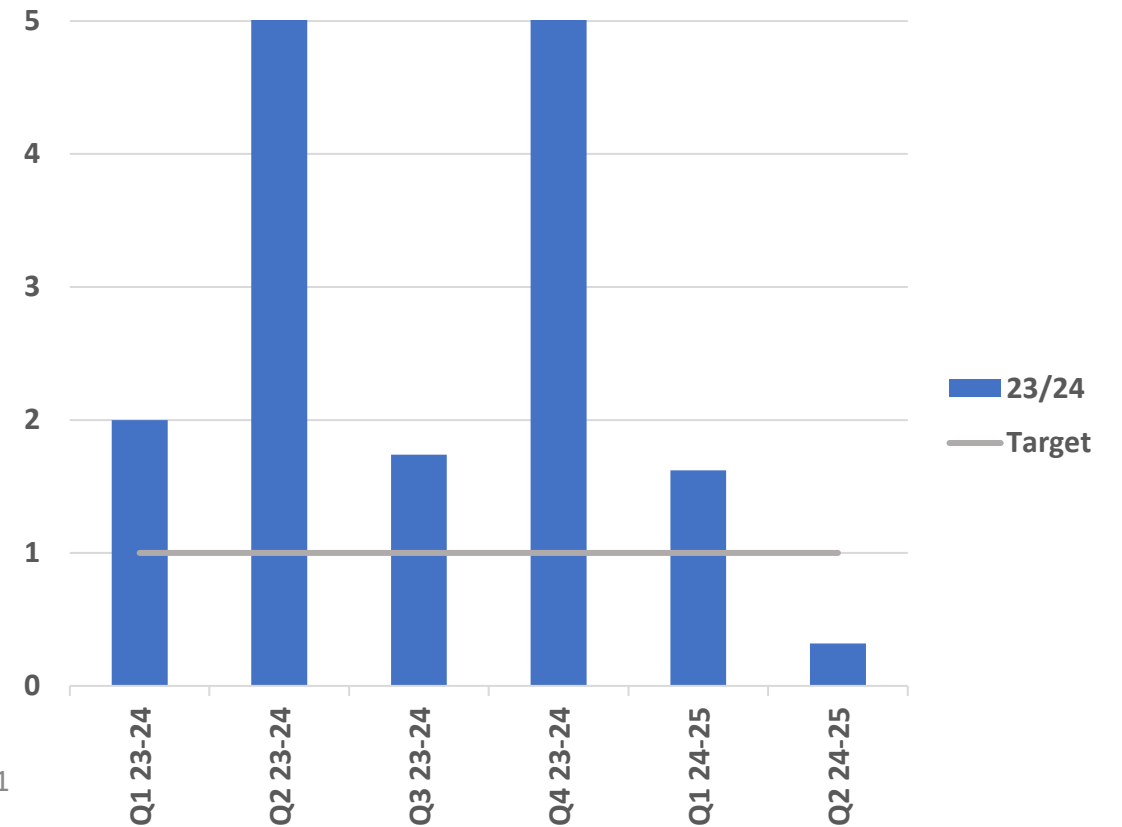

Cleaner, Greener East Cambridgeshire

Maintain a clean and presentable environment by removing graffiti and fly tipped waste from the district

No. reported incidents of all graffiti per month

Successful removal of offensive graffiti within 1 working day

Cleaner, Greener East Cambridgeshire

Maintain a clean and presentable environment by removing graffiti and fly tipped waste from the district

No. reported incidents of fly tips per month

Successful removal of fly tips within 2 working days

Cleaner, Greener East Cambridgeshire

Overflowing street bins (per 100 bins)

Litter bins

Dog bins

Cleaner, Greener East Cambridgeshire

Reduce waste sent to landfill wherever possible, maximising the district's recycling rate: