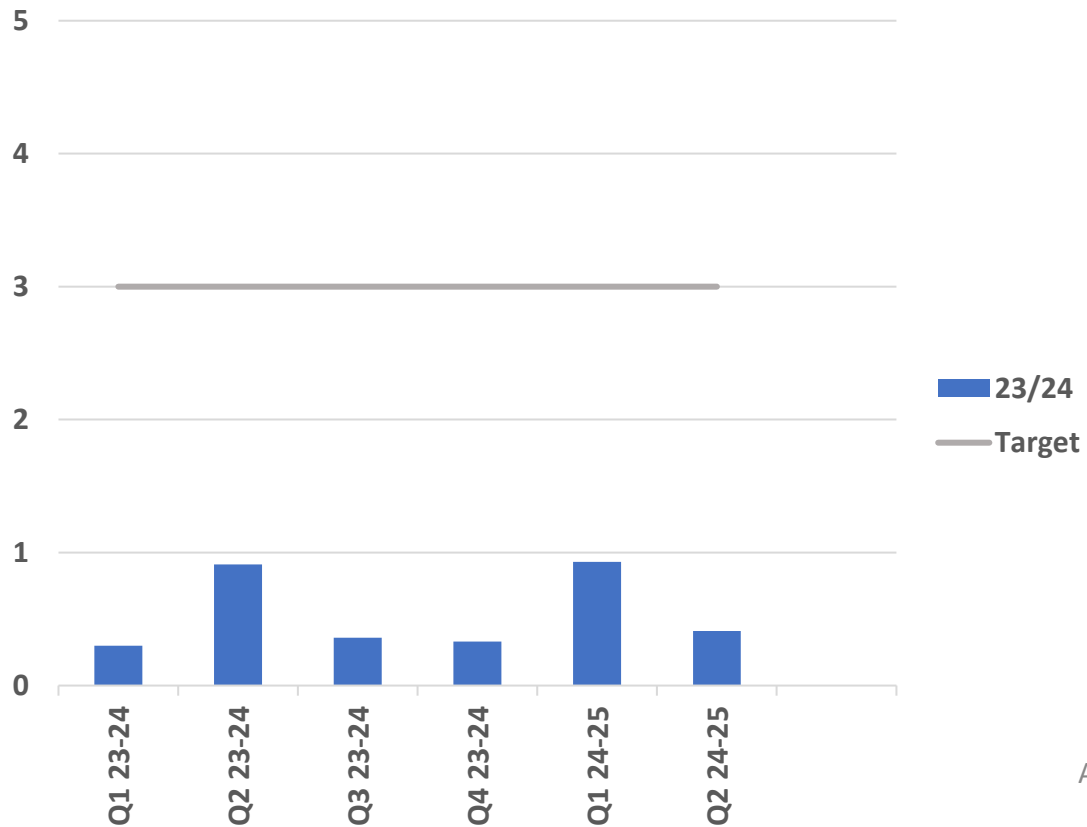

Cleaner, Greener East Cambridgeshire

Maintain a clean and presentable environment by removing graffiti and fly tipped waste from the district

No. reported incidents of all graffiti per month

Successful removal of offensive graffiti within 1 working day

Cleaner, Greener East Cambridgeshire

Maintain a clean and presentable environment by removing graffiti and fly tipped waste from the district

No. reported incidents of fly tips per month

Successful removal of fly tips within 2 working days

Cleaner, Greener East Cambridgeshire

Overflowing street bins (per 100 bins)

Litter bins

Dog bins

Cleaner, Greener East Cambridgeshire

Reduce waste sent to landfill wherever possible, maximising the district's recycling rate: