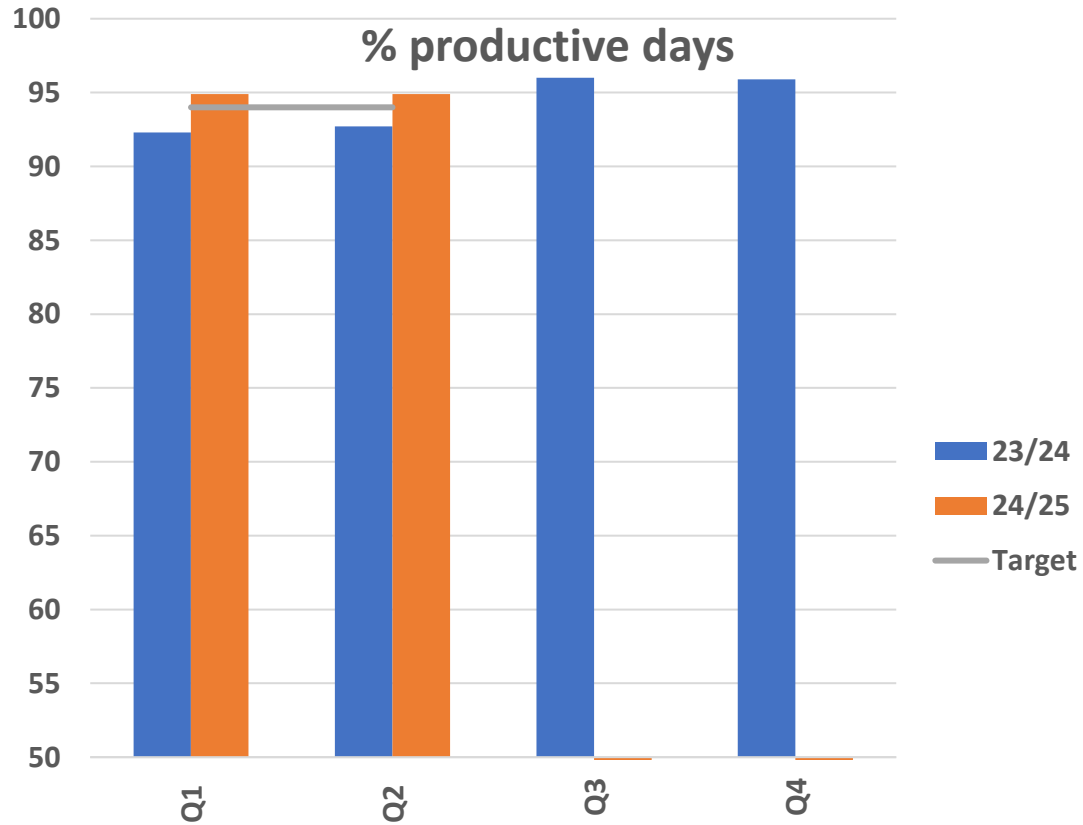

Health and Safety – staff welfare

Accident Incident Score, near misses

Health and safety – staff welfare

Staff sickness

Appendix 1

Cleaner, Greener East Cambridgeshire
 Keep the environment of East Cambridgeshire, clean and presentable

Cleaner, Greener East Cambridgeshire

Maintain a clean and presentable environment by removing graffiti and fly tipped waste from the district

No. reported incidents of fly tips per month

Successful removal of fly tips within 2 working days