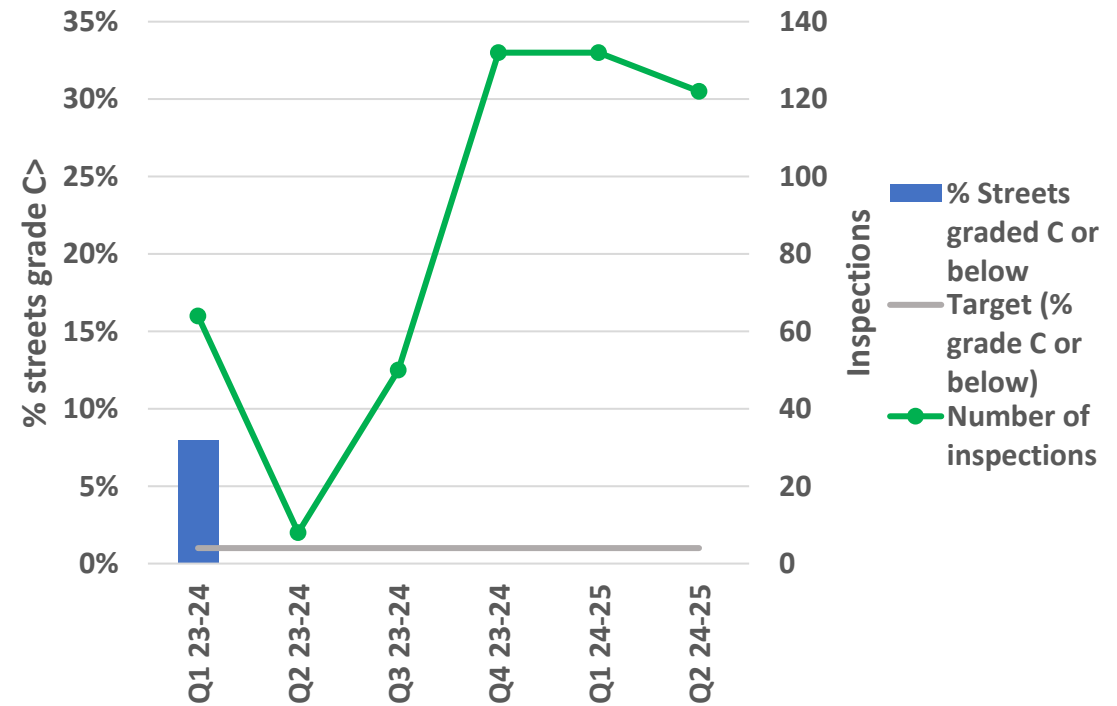

Appendix 1

Cleaner, Greener East Cambridgeshire

Keep the environment of East Cambridgeshire, clean and presentable

Average monthly clean streets graded A on random inspection

No. of streets graded C or below for litter on random inspection

Cleaner, Greener East Cambridgeshire

Maintain a clean and presentable environment by removing graffiti and fly tipped waste from the district

No. reported incidents of all graffiti per month

Successful removal of offensive graffiti within 1 working day

Cleaner, Greener East Cambridgeshire

Maintain a clean and presentable environment by removing graffiti and fly tipped waste from the district

No. reported incidents of fly tips per month

Successful removal of fly tips within 2 working days