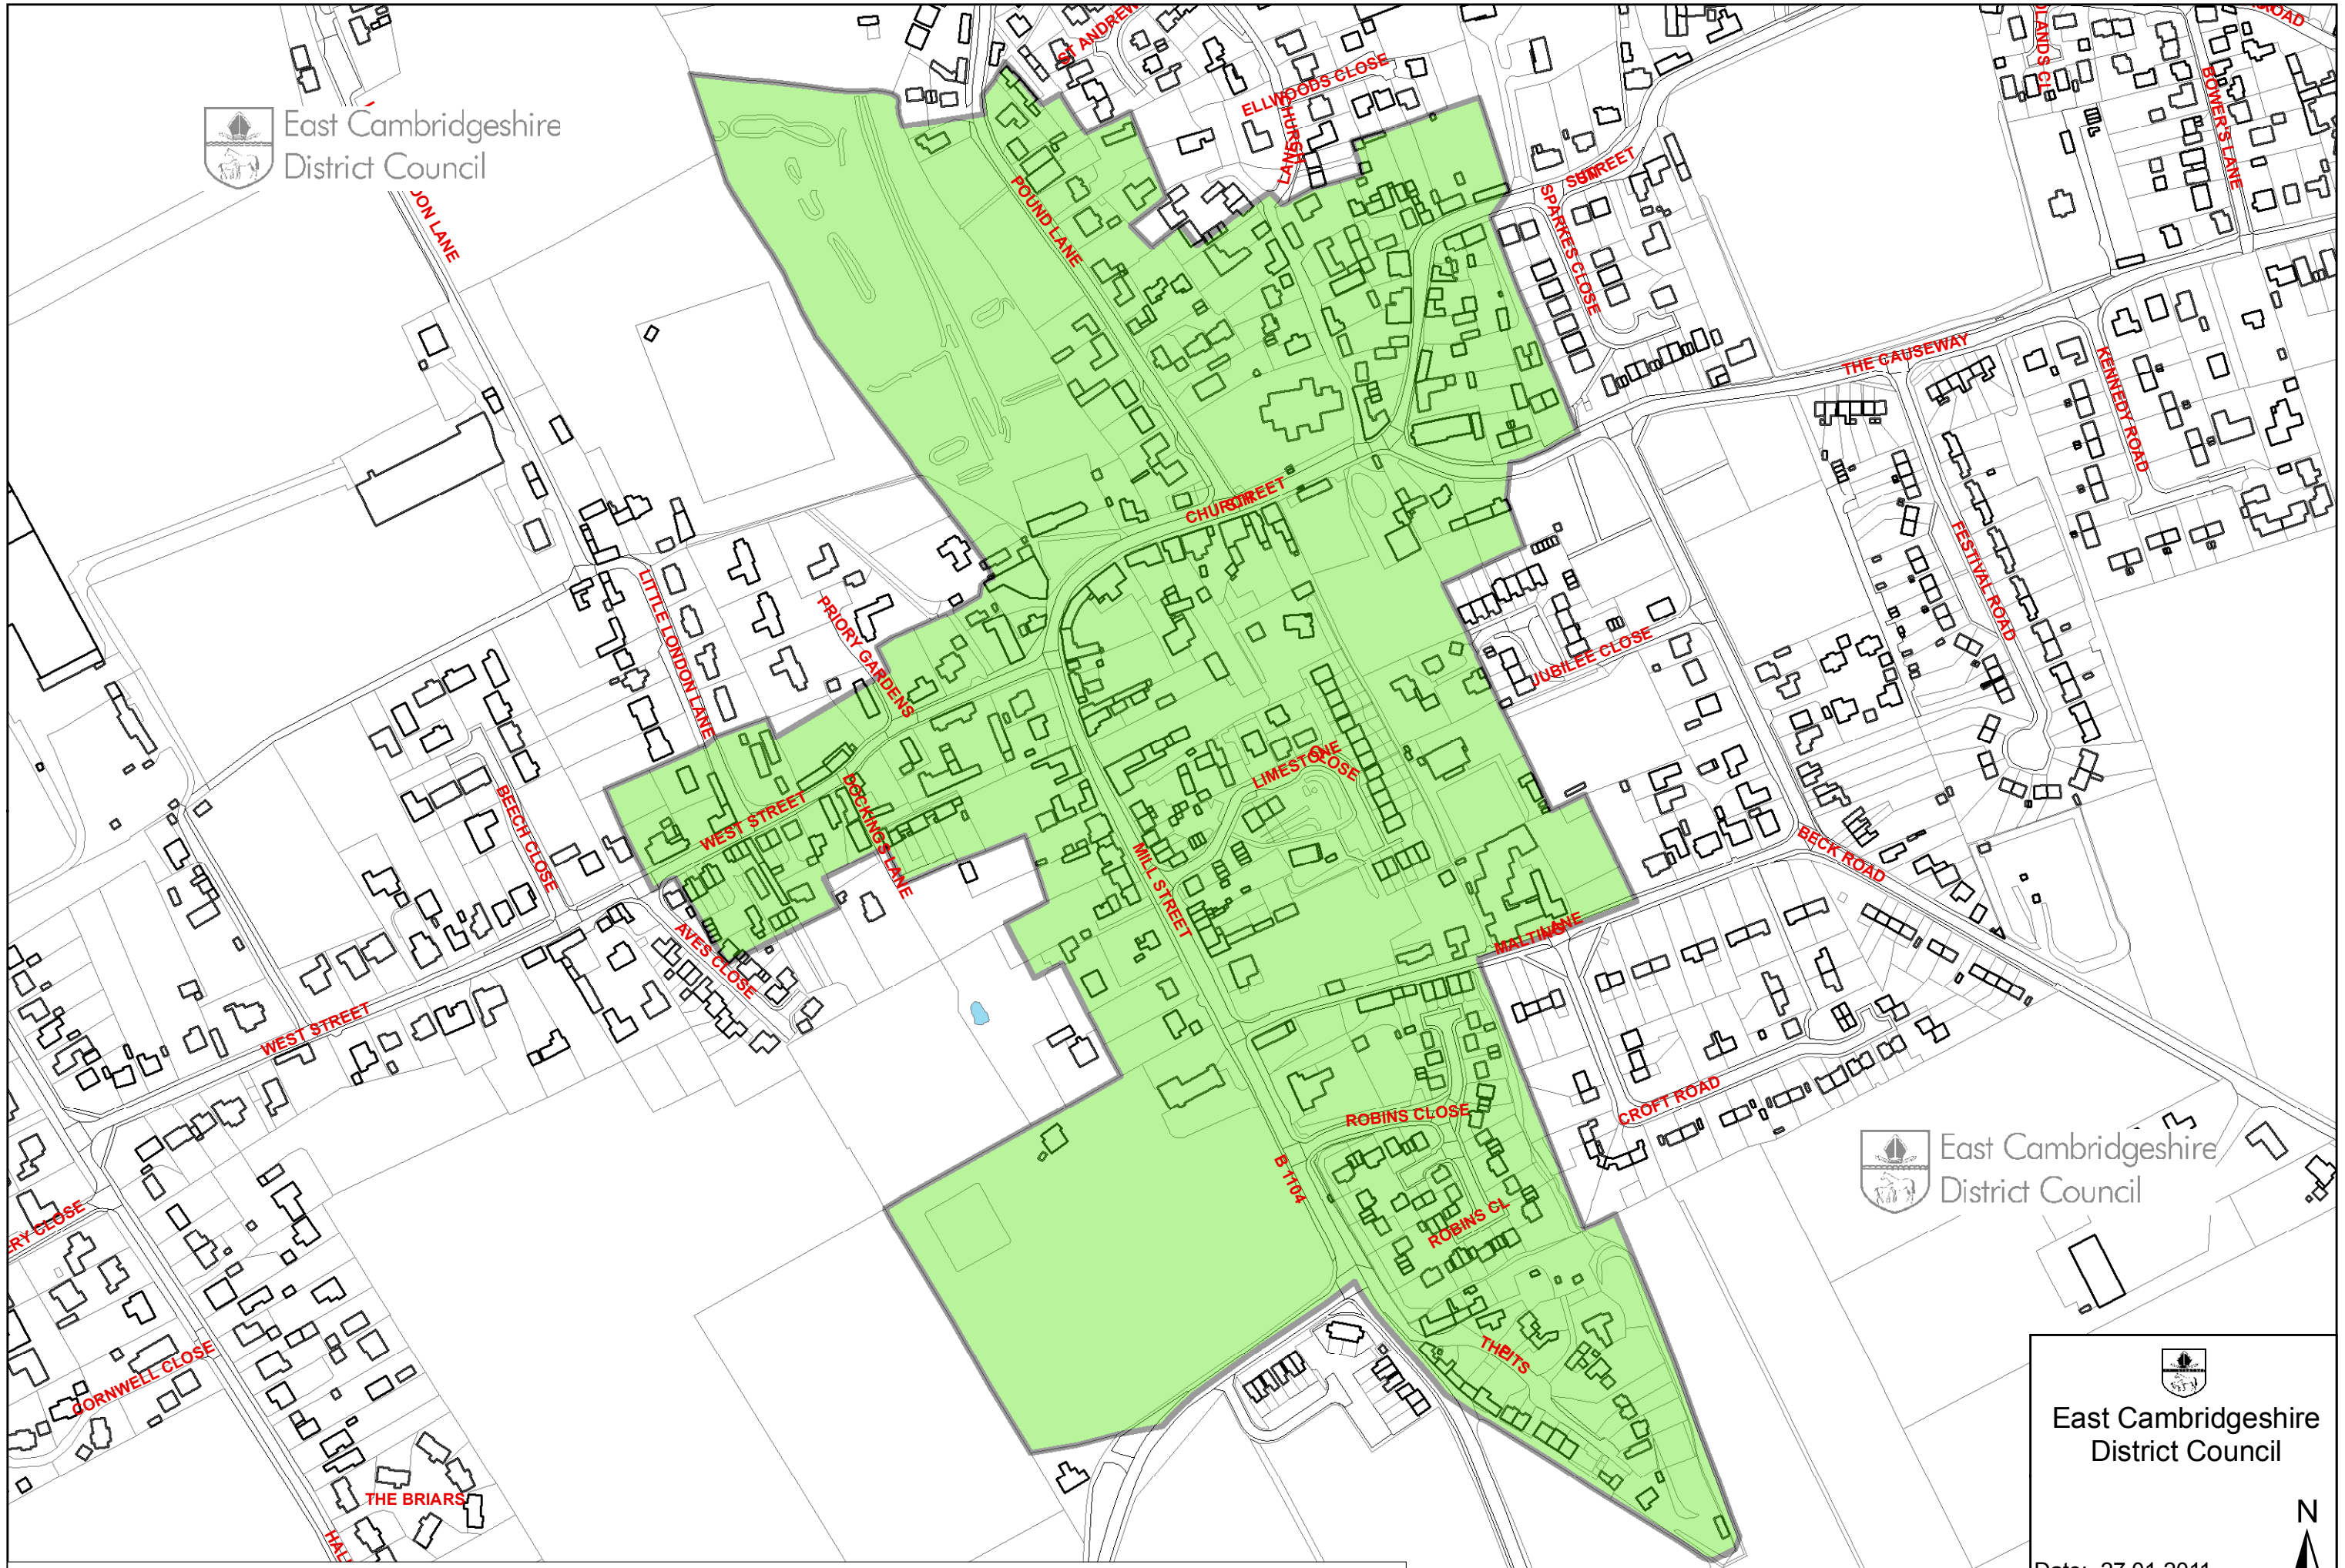

East Cambridgeshire District Council

East Cambridgeshire District Council

East Cambridgeshire District Council

Date: 27.01.2011
Scale: 1:3,000