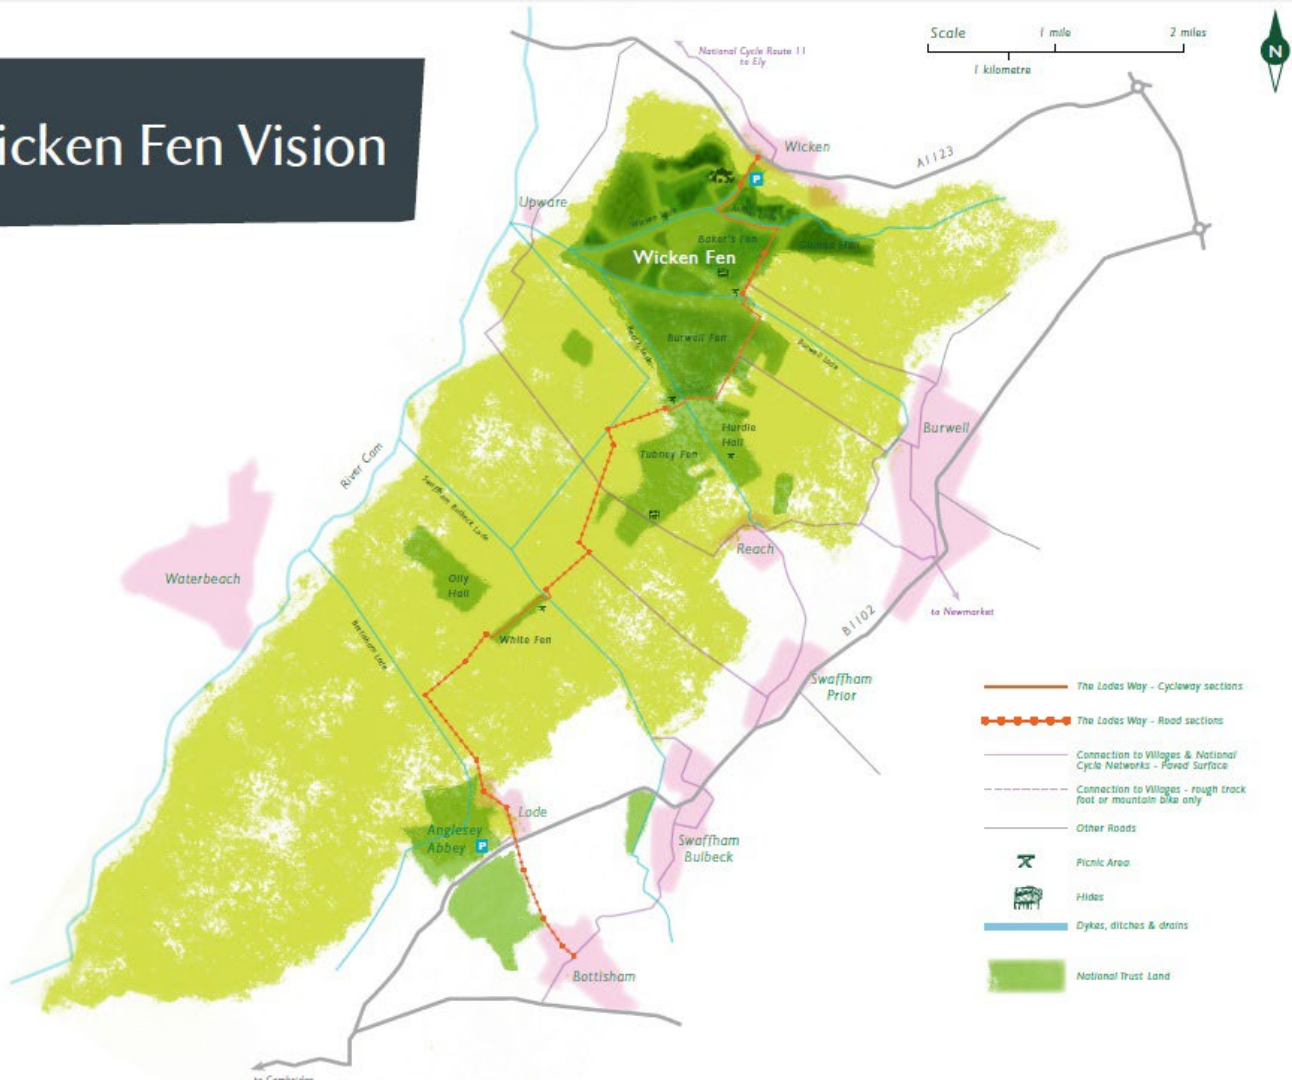

Visitor pressure on
fragile sites

Growing populations
need greenspace

But there are also opportunities...

Only 1.6% of England is covered by fen but it is home to 27% of the UK's rarest species.

Fens for the Future Partnership

Wicken Fen Vision

The first 20 years...

Doubled size of nature reserve:
400 Ha new priority habitat.

Species returned: cranes, otters,
water voles, dragonflies, dung
beetles.

48km new and improved access.
Cycle hire, boat trips and
camping.
Over 1 million visitors.