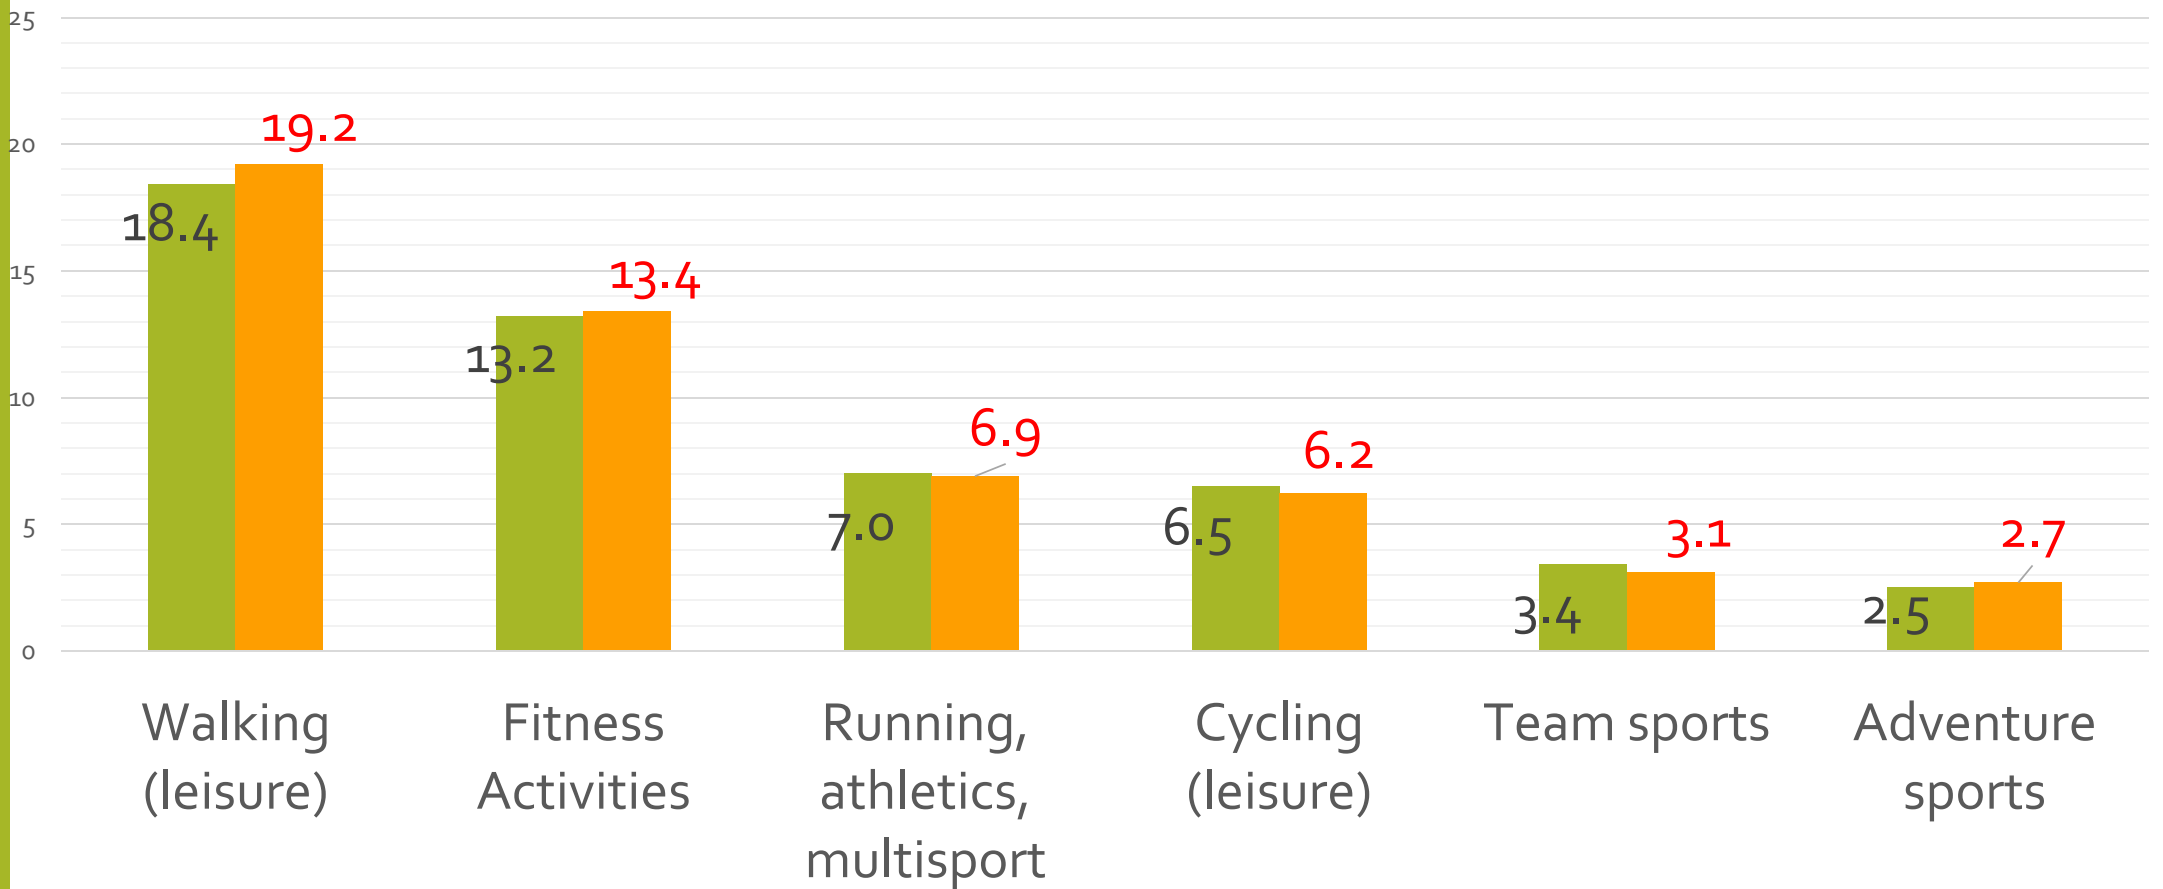

# Context & overview

- Provision generally at local level
- Facilities & resources – funding, people, space – vary
- Priorities and interest may also vary locally

# Context & overview

- Strategic interest at district level - health & communities agendas
- NGB policies & strategies set nationally
- Activity trends framed by social and commercial factors, often global

# Participation trends

■ 2017 ■ 2018