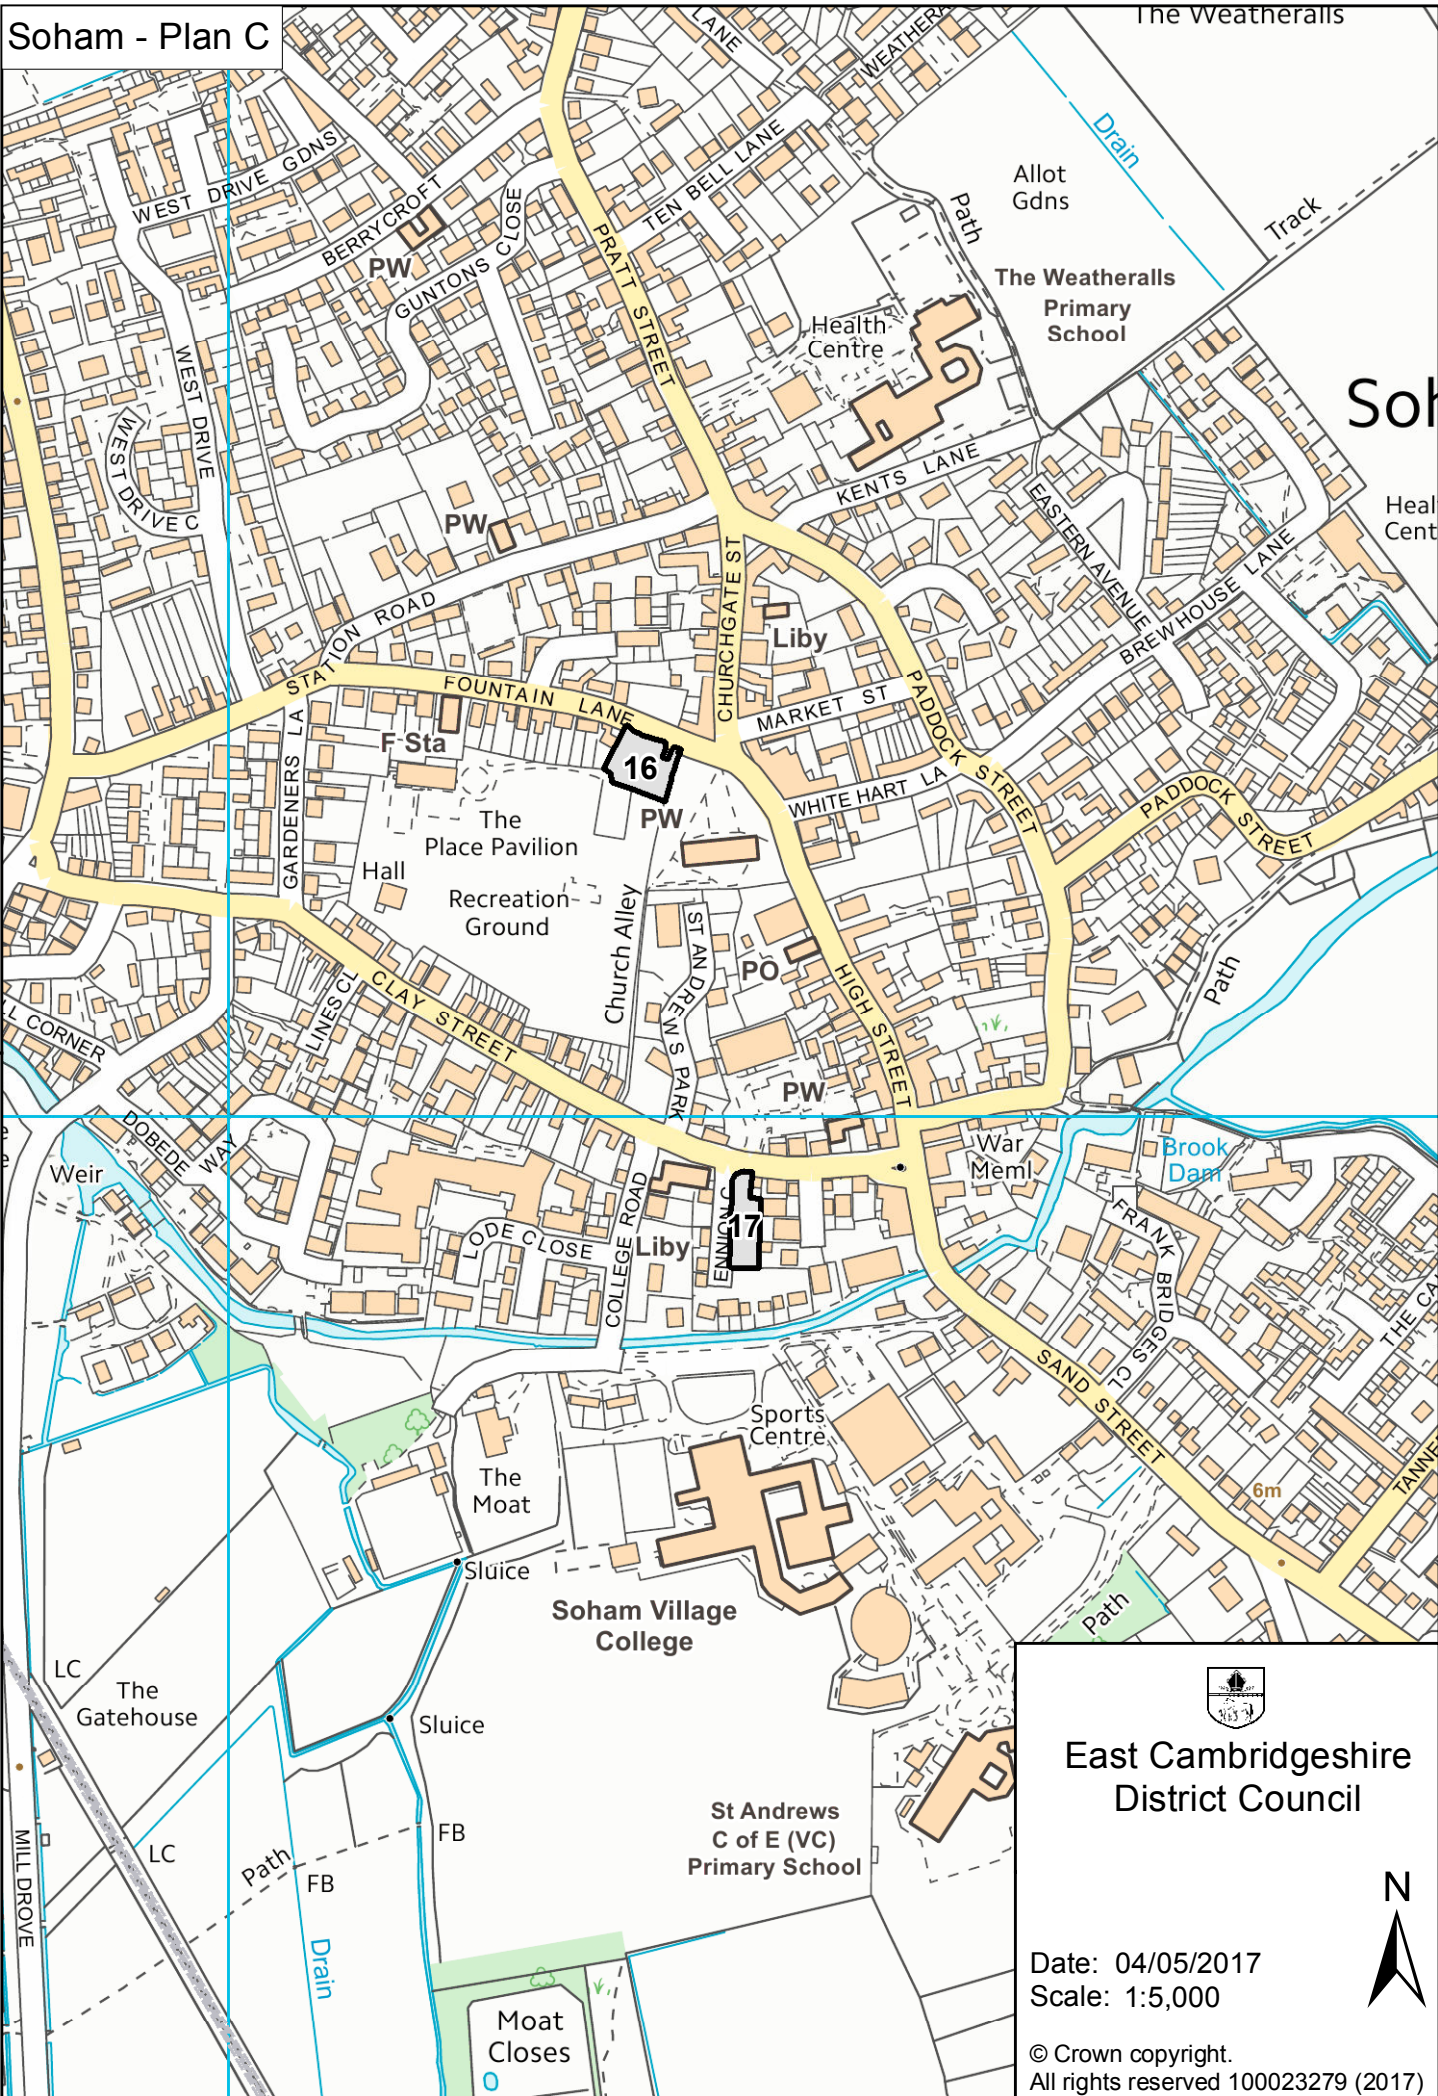

Soham - Plan C

East Cambridgeshire District Council

Date: 04/05/2017
Scale: 1:5,000

© Crown copyright.
All rights reserved 100023279 (2017)